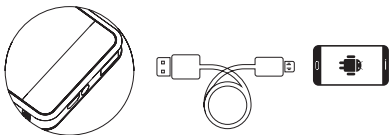

Product Specification

Battery type:	Lithium Polymer
Capacity:	14.8 Wh (3.7V/4.000 mAh)
Micro-USB Input:	5V/1.0A
USB Output:	5V/1.0A
Size:	106 x 59 x 12,3 mm
Weight:	106 g

Compatibility

The powerbank is compatible with all Smartphones, Tablets and other USB powered devices with 5V charging input. To charge your devices with the powerbank, plug this charging cable into the USB output. The supplied cable is able to charge all mobile devices which have a Micro-USB input. For other devices, please use the cable supplied by manufacturer. Pull the cable from the mobile device after finishing charging. The powerbank would automatically shut off after a few seconds.