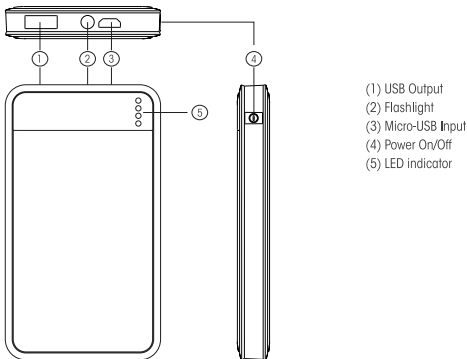

Contents

1 Powerbank, 1 USB to Micro-USB cable, 1 User Guide

LED Indicator

Press the Power On/Off Button to check the remaining capacity. It is recommended to recharge the powerbank when less than 10% power is remaining.