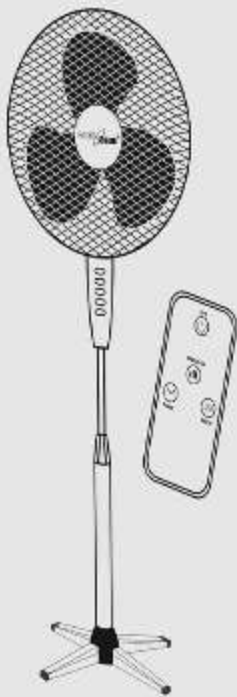

GREENBLUE

Stand Fan

with remote control

GB580

Rating power: 40W
3 speed levels
Low noise level
1.25m high