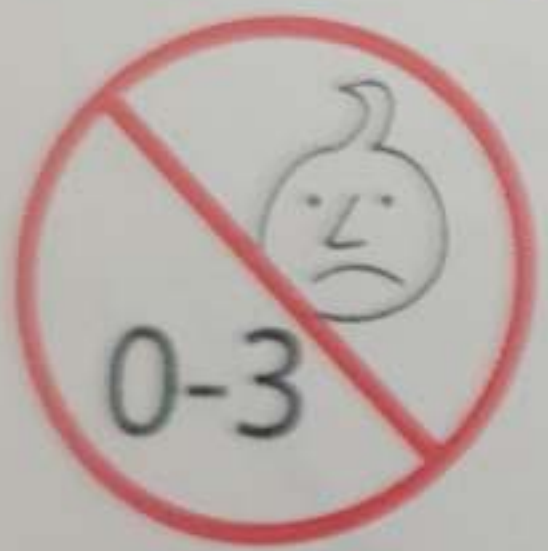

amount and intensity of the chewing, which toughness level you get (standard, XT, or XXT), and other variables. Regularly the chew & discard at first sign of damage.

CLEANING:

Wash the pendant before initial use and afterwards as needed. Scrub thoroughly with mild soap and water. Dishwasher-safe (no drying cycle or added heat).

CAUTION:  This product is NOT a toy. The clasp and cord are not intended for chewing. Contains small parts that may pose a choking hazard. Necklaces are not for children under 3 years old due to small parts and long cord strangulation risk. Recommended for ages 5 years and up. Adult supervision required. Discard at first sign of wear/tear.