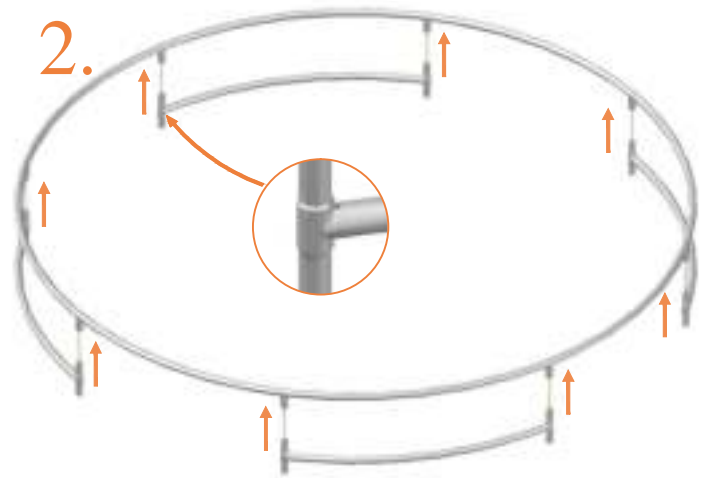

Model 12-I / Model 14-I

*Avyna*

Round trampolines

Assembly manual

## Model 12-I / Model 14-I

	Model 12-I Ø365cm			Model 14-I Ø430cm		
	Quantity	Part number		Quantity	Part number	
Jumping mat	1	TEPL-12-222		1	TEPL-14-222	
Galvanized spring L=215mm Ø3.2mm	80	TEPL-200-211/A		96	TEPL-200-211/A	
Safety pad	1	TEPL-12-333-I (green) or AVGR-12-333-I (grey) or CAM-12-333-I (camouflage) or AVBL-12-333-I (black)		1	TEPL-14-333-I (green) or AVGR-14-333-I (grey) or CAM-14-333-I (camouflage) or AVBL-14-333-I (black)	
Fastener for safety pad	8	TEPL-ELAS-A		8	TEPL-ELAS-A	
Fastener for safety pad	24	TEPL-ELAS-B		24	TEPL-ELAS-B	
Inground pin	8	TEPL-PIN		8	TEPL-PIN	
C-tube	4	TEPL-12-113		4	TEPL-14-113	
K-tube	4	TEPL-12-114		4	TEPL-14-114	
H-tube	4	TEPL-12-115		4	TEPL-14-115	
Inground pin safety pad	24	TEPL-SP-PIN		24	TEPL-SP-PIN	
Tool for spring	1	TOOL-SPRING		1	TOOL-SPRING	
Users Manual	1	208010101		1	208010101	
Warning Card	1	208040101		1	208040101	
Tie rip for warning card	1	209010102		1	209010102	
Safety manual	1	208020301		1	208020301	

## Safety net for Model 12-I / Model 14-I

	Model12-I Ø365cm			Model14-I Ø430cm		
	Quantity	Part number		Quantity	Part number	
Pole with sleeve for safety net	8	AVBL-12-802-A + AVBL-12-802-C		8	AVBL-12-802-A + AVBL-12-802-C	
Pole for safety net	8	AVBL-12-802-B		8	AVBL-14-802-B	
Clamp	8	CLAMP-TOOL-SN-12-i		8	CLAMP-TOOL-SN-14-i	
Safety net	1	ABNL-12		1	ANBL-14	
Straps for safety net	8	TEPL-BAND		8	TEPL-BAND	
Closure for safety net	2	TEPL-KNOOPJE		2	TEPL-KNOOPJE	
Screw M6	8	M6-30		8	M6-30	
Fastener for safety net	8	TEPL-ELAS-C		16	TEPL-ELAS-C	
Screw M8	32	M8-20		32	M8-20	
Allen key	2	ALLEN-KEY		2	ALLEN-KEY	
Wrench	2	WRENCH		2	WRENCH	
Fiberglass Rod	1set	FIBERGLASS-ROD-12		1set	FIBERGLASS-ROD-14	
Cap	8	TOP-CAP-BD		8	TOP-CAP-BD	