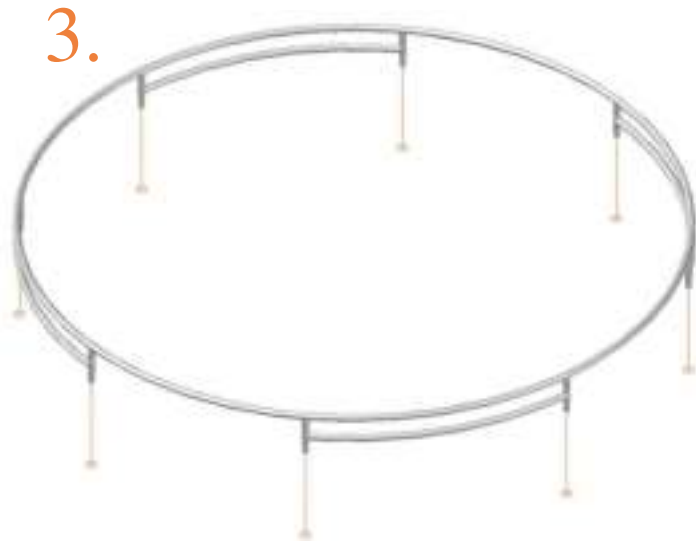

Model 12-I / Model 14-I

*Avyna*

Round trampolines

Assembly manual

## Model 12-I / Model 14-I

	Model 12-I Ø365cm			Model 14-I Ø430cm		
	Quantity	Part number		Quantity	Part number	
Jumping mat	1	TEPL-12-222		1	TEPL-14-222	
Galvanized spring L=215mm Ø3.2mm	80	TEPL-200-211/A		96	TEPL-200-211/A	
Safety pad	1	TEPL-12-333-I (green) or AVGR-12-333-I (grey) or CAM-12-333-I (camouflage) or AVBL-12-333-I (black)		1	TEPL-14-333-I (green) or AVGR-14-333-I (grey) or CAM-14-333-I (camouflage) or AVBL-14-333-I (black)	
Fastener for safety pad	8	TEPL-ELAS-A		8	TEPL-ELAS-A	
Fastener for safety pad	24	TEPL-ELAS-B		24	TEPL-ELAS-B	
Inground pin	8	TEPL-PIN		8	TEPL-PIN	
C-tube	4	TEPL-12-113		4	TEPL-14-113	
K-tube	4	TEPL-12-114		4	TEPL-14-114	
H-tube	4	TEPL-12-115		4	TEPL-14-115	
Inground pin safety pad	24	TEPL-SP-PIN		24	TEPL-SP-PIN	
Tool for spring	1	TOOL-SPRING		1	TOOL-SPRING	
Users Manual	1	208010101		1	208010101	
Warning Card	1	208040101		1	208040101	
Tie rip for warning card	1	209010102		1	209010102	
Safety manual	1	208020301		1	208020301	

TEPL-ELAS-A

8x

11.

## Safety net for Model 12-I / Model 14-I

	Model12-I Ø365cm			Model14-I Ø430cm		
	Quantity	Part number		Quantity	Part number	
Pole with sleeve for safety net	8	AVBL-12-802-A + AVBL-12-802-C		8	AVBL-12-802-A + AVBL-12-802-C	
Pole for safety net	8	AVBL-12-802-B		8	AVBL-14-802-B	
Clamp	8	CLAMP-TOOL-SN-12-i		8	CLAMP-TOOL-SN-14-i	
Safety net	1	ABNL-12		1	ANBL-14	
Straps for safety net	8	TEPL-BAND		8	TEPL-BAND	
Closure for safety net	2	TEPL-KNOOPJE		2	TEPL-KNOOPJE	
Screw M6	8	M6-30		8	M6-30	
Fastener for safety net	8	TEPL-ELAS-C		16	TEPL-ELAS-C	
Screw M8	32	M8-20		32	M8-20	
Allen key	2	ALLEN-KEY		2	ALLEN-KEY	
Wrench	2	WRENCH		2	WRENCH	
Fiberglass Rod	1set	FIBERGLASS-ROD-12		1set	FIBERGLASS-ROD-14	
Cap	8	TOP-CAP-BD		8	TOP-CAP-BD	