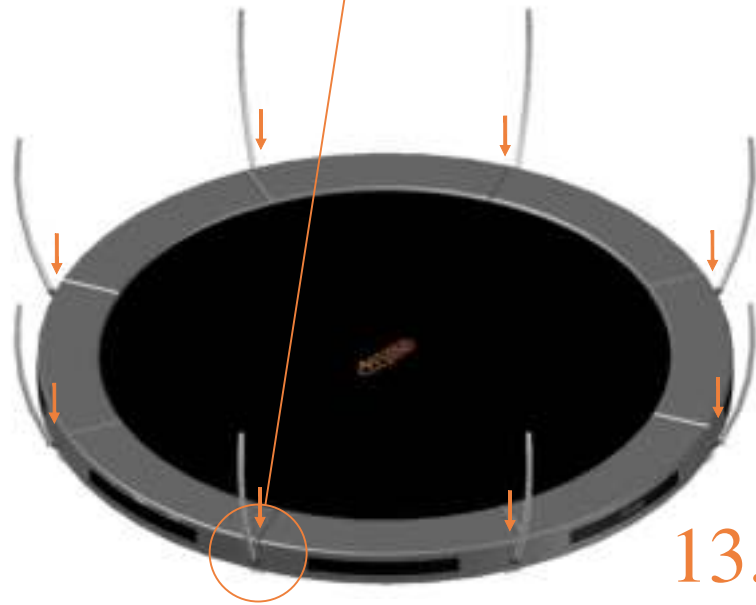

Model12-I Ø365cm			Model14-I Ø430cm		
	Quantity	Part number		Quantity	Part number	
Pole with sleeve for safety net	8	AVBL-12-802-A + AVBL-12-802-C		8	AVBL-12-802-A + AVBL-12-802-C	
Pole for safety net	8	AVBL-12-802-B		8	AVBL-14-802-B	
Clamp	8	CLAMP-TOOL-SN-12-i		8	CLAMP-TOOL-SN-14-i	
Safety net	1	ABNL-12		1	ANBL-14	
Straps for safety net	8	TEPL-BAND		8	TEPL-BAND	
Closure for safety net	2	TEPL-KNOOPJE		2	TEPL-KNOOPJE	
Screw M6	8	M6-30		8	M6-30	
Fastener for safety net	8	TEPL-ELAS-C		16	TEPL-ELAS-C	
Screw M8	32	M8-20		32	M8-20	
Allen key	2	ALLEN-KEY		2	ALLEN-KEY	
Wrench	2	WRENCH		2	WRENCH	
Fiberglass Rod	1set	FIBERGLASS-ROD-12		1set	FIBERGLASS-ROD-14	
Cap	8	TOP-CAP-BD		8	TOP-CAP-BD	

12.

13.