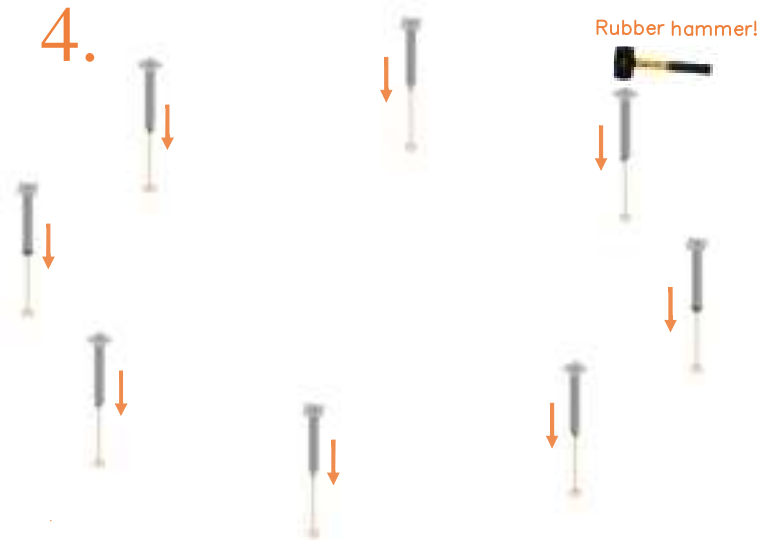

Model 12-I / Model 14-I

*Avyna*

Round trampolines

Assembly manual

## Model 12-I / Model 14-I

	Model 12-I Ø365cm			Model 14-I Ø430cm		
	Quantity	Part number		Quantity	Part number	
Jumping mat	1	TEPL-12-222		1	TEPL-14-222	
Galvanized spring L=215mm Ø3.2mm	80	TEPL-200-211/A		96	TEPL-200-211/A	
Safety pad	1	TEPL-12-333-I (green) or AVGR-12-333-I (grey) or CAM-12-333-I (camouflage) or AVBL-12-333-I (black)		1	TEPL-14-333-I (green) or AVGR-14-333-I (grey) or CAM-14-333-I (camouflage) or AVBL-14-333-I (black)	
Fastener for safety pad	8	TEPL-ELAS-A		8	TEPL-ELAS-A	
Fastener for safety pad	24	TEPL-ELAS-B		24	TEPL-ELAS-B	
Inground pin	8	TEPL-PIN		8	TEPL-PIN	
C-tube	4	TEPL-12-113		4	TEPL-14-113	
K-tube	4	TEPL-12-114		4	TEPL-14-114	
H-tube	4	TEPL-12-115		4	TEPL-14-115	
Inground pin safety pad	24	TEPL-SP-PIN		24	TEPL-SP-PIN	
Tool for spring	1	TOOL-SPRING		1	TOOL-SPRING	
Users Manual	1	208010101		1	208010101	
Warning Card	1	208040101		1	208040101	
Tie rip for warning card	1	209010102		1	209010102	
Safety manual	1	208020301		1	208020301	