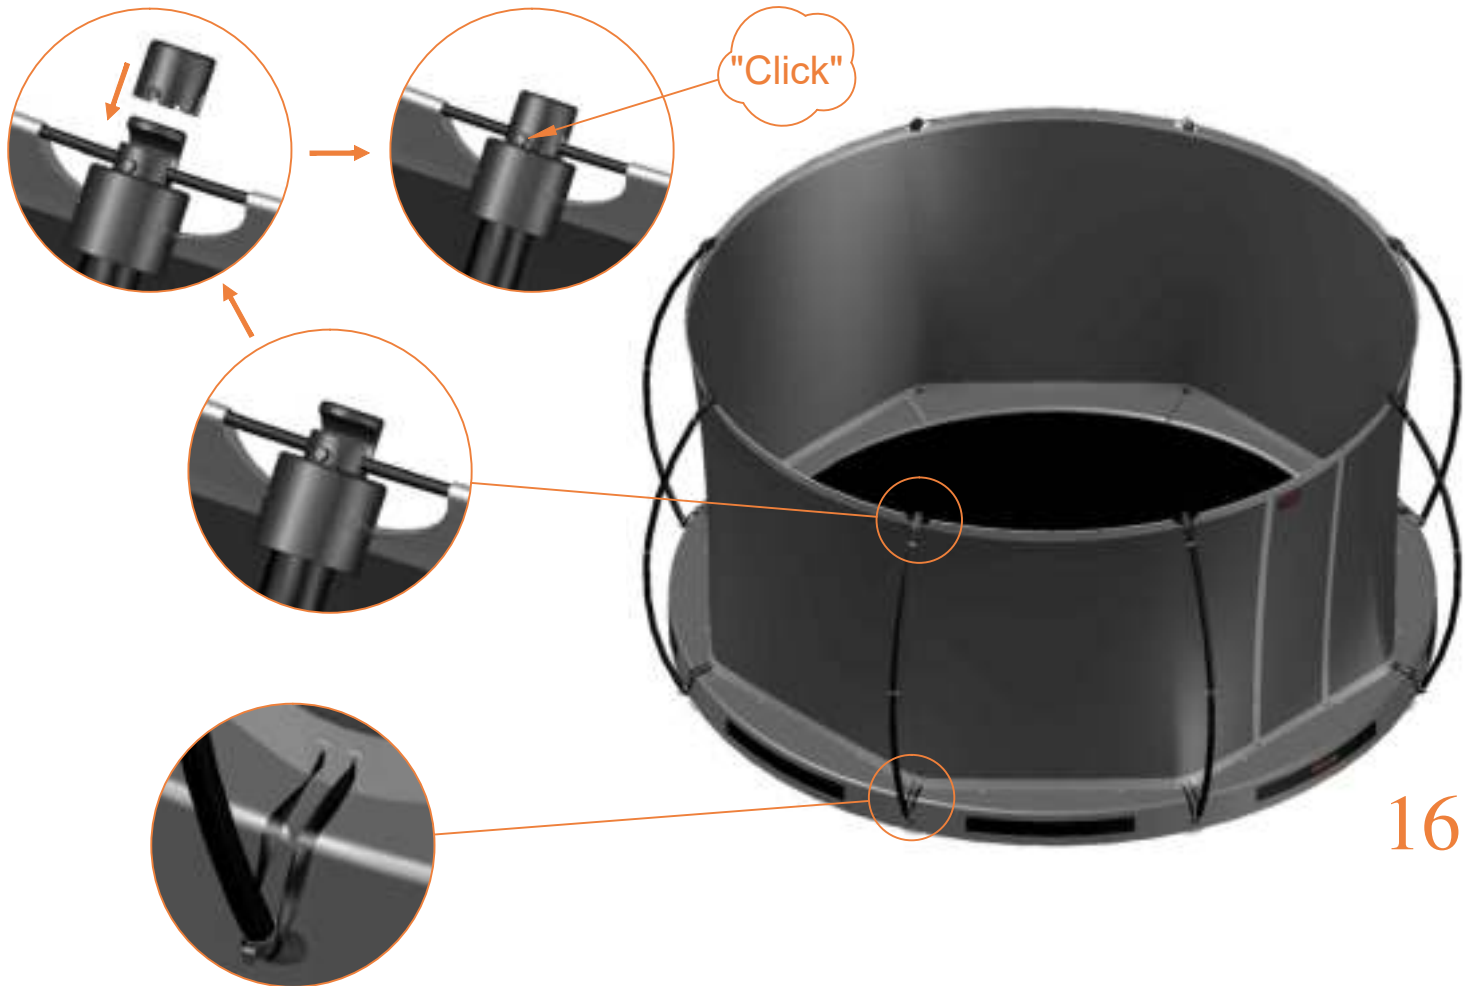

"Click"

16.