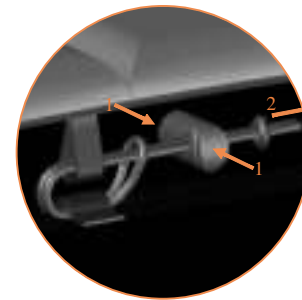

TEPL-ELAS-B

TEPL-ELAS-B

TEPL-ELAS-A

8x

11.