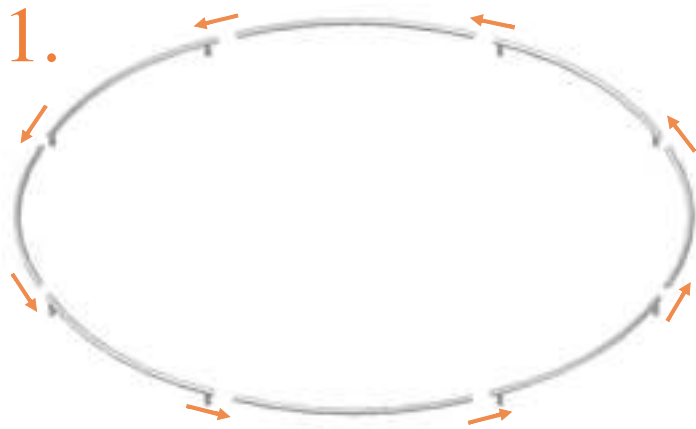

Model 12-I / Model 14-I

*Avyna*

Round trampolines

Assembly manual

## Model 12-I / Model 14-I

	Model 12-I Ø365cm			Model 14-I Ø430cm		
	Quantity	Part number		Quantity	Part number	
Jumping mat	1	TEPL-12-222		1	TEPL-14-222	
Galvanized spring L=215mm Ø3.2mm	80	TEPL-200-211/A		96	TEPL-200-211/A	
Safety pad	1	TEPL-12-333-I (green) or AVGR-12-333-I (grey) or CAM-12-333-I (camouflage) or AVBL-12-333-I (black)		1	TEPL-14-333-I (green) or AVGR-14-333-I (grey) or CAM-14-333-I (camouflage) or AVBL-14-333-I (black)	
Fastener for safety pad	8	TEPL-ELAS-A		8	TEPL-ELAS-A	
Fastener for safety pad	24	TEPL-ELAS-B		24	TEPL-ELAS-B	
Inground pin	8	TEPL-PIN		8	TEPL-PIN	
C-tube	4	TEPL-12-113		4	TEPL-14-113	
K-tube	4	TEPL-12-114		4	TEPL-14-114	
H-tube	4	TEPL-12-115		4	TEPL-14-115	
Inground pin safety pad	24	TEPL-SP-PIN		24	TEPL-SP-PIN	
Tool for spring	1	TOOL-SPRING		1	TOOL-SPRING	
Users Manual	1	208010101		1	208010101	
Warning Card	1	208040101		1	208040101	
Tie rip for warning card	1	209010102		1	209010102	
Safety manual	1	208020301		1	208020301	