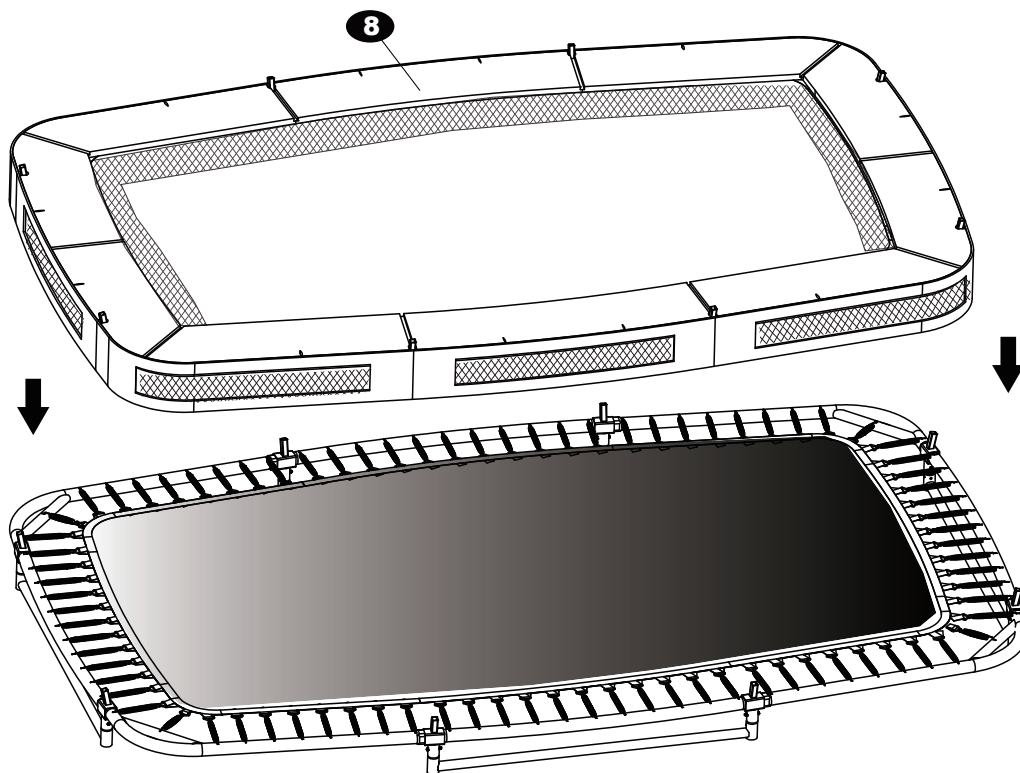

Trampoline

EXIT Allure Inground 244x427

10

11