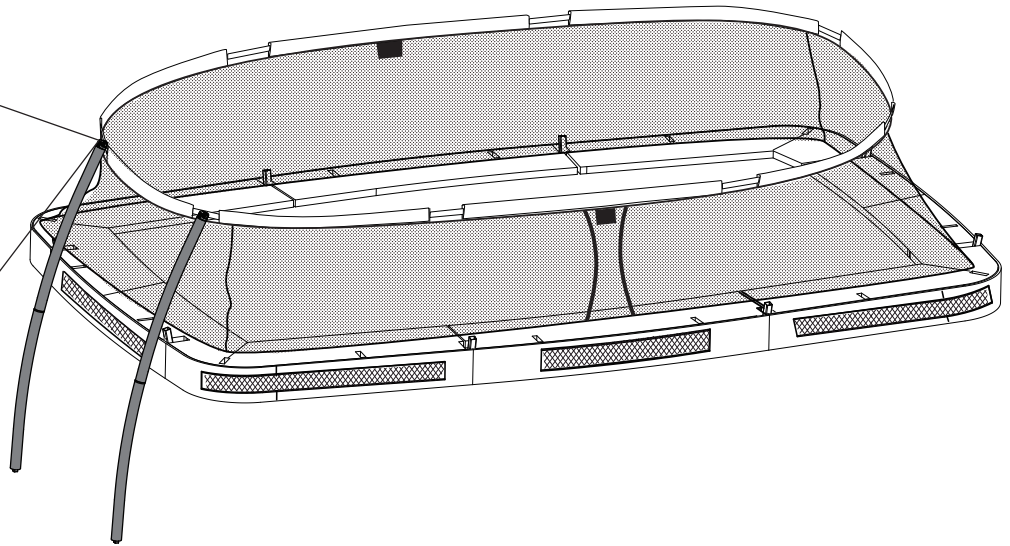

Trampoline

EXIT Allure Inground 244x427

21