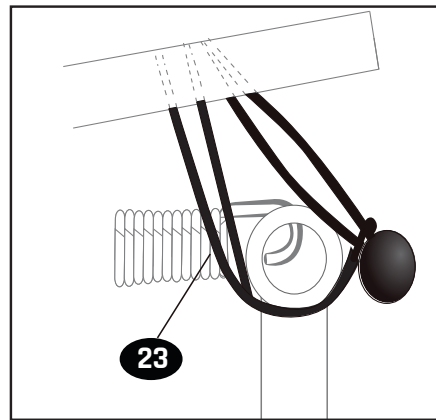

Trampoline

EXIT Allure Inground 244x427

25

23