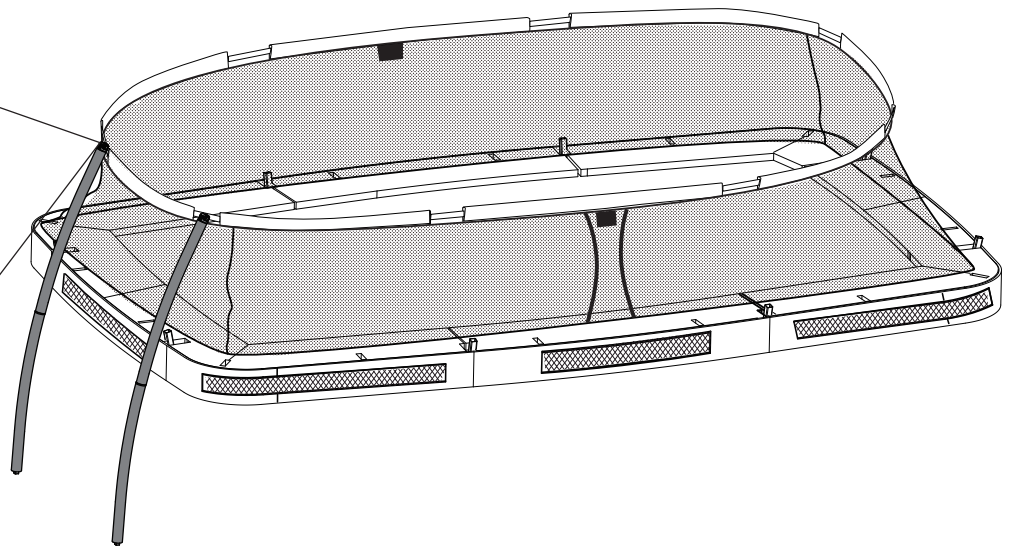

Trampoline

EXIT Allure Inground 244x427

21