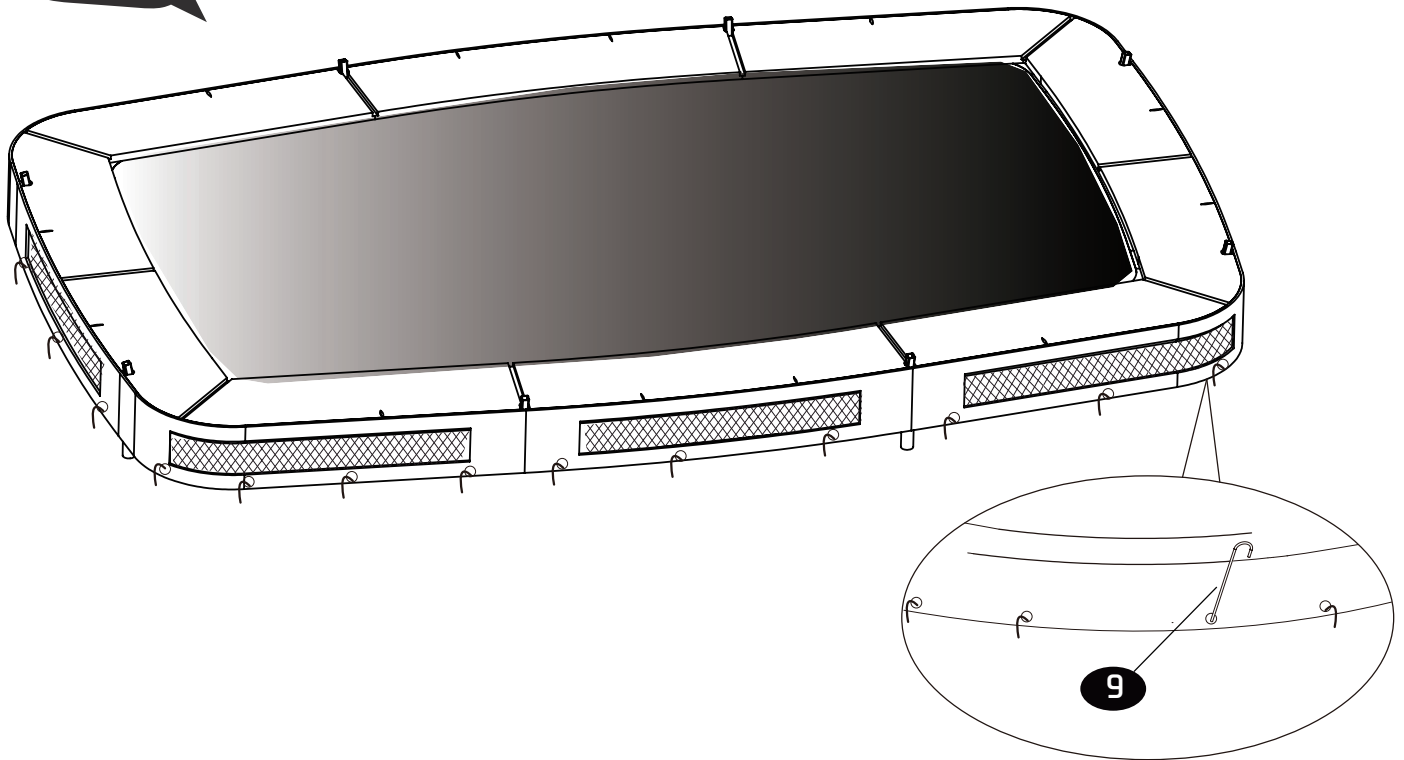

Trampoline

EXIT Allure Inground 244x427

17