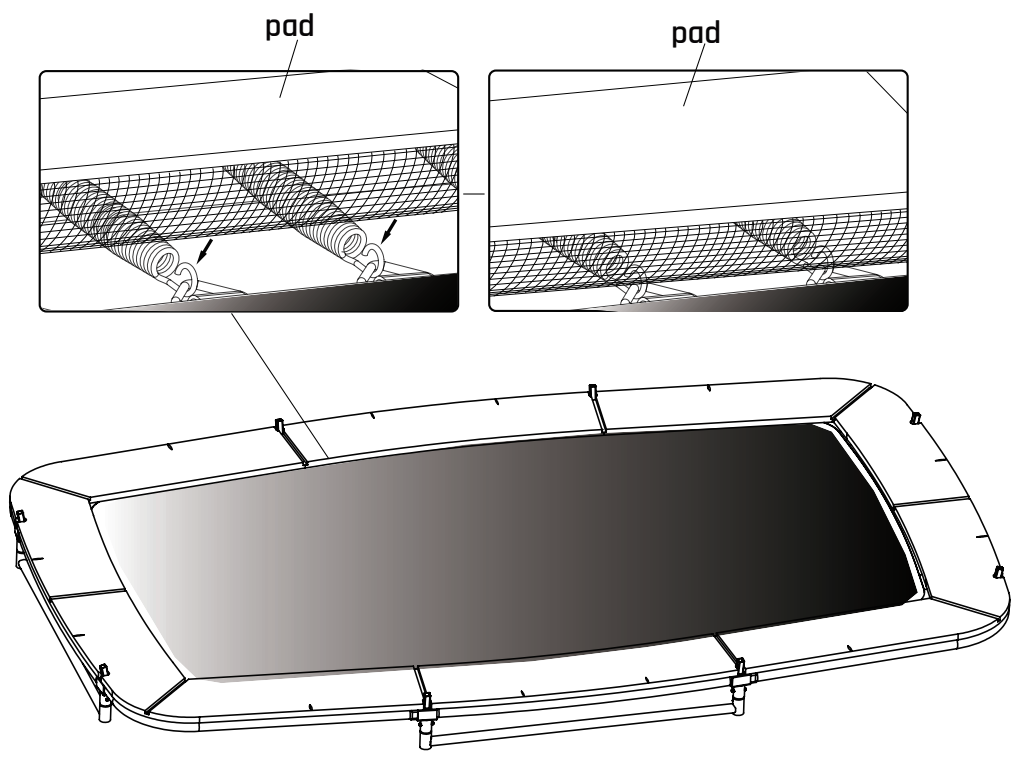

# Trampoline

EXIT Allure Inground 244x427

10

11

**12**