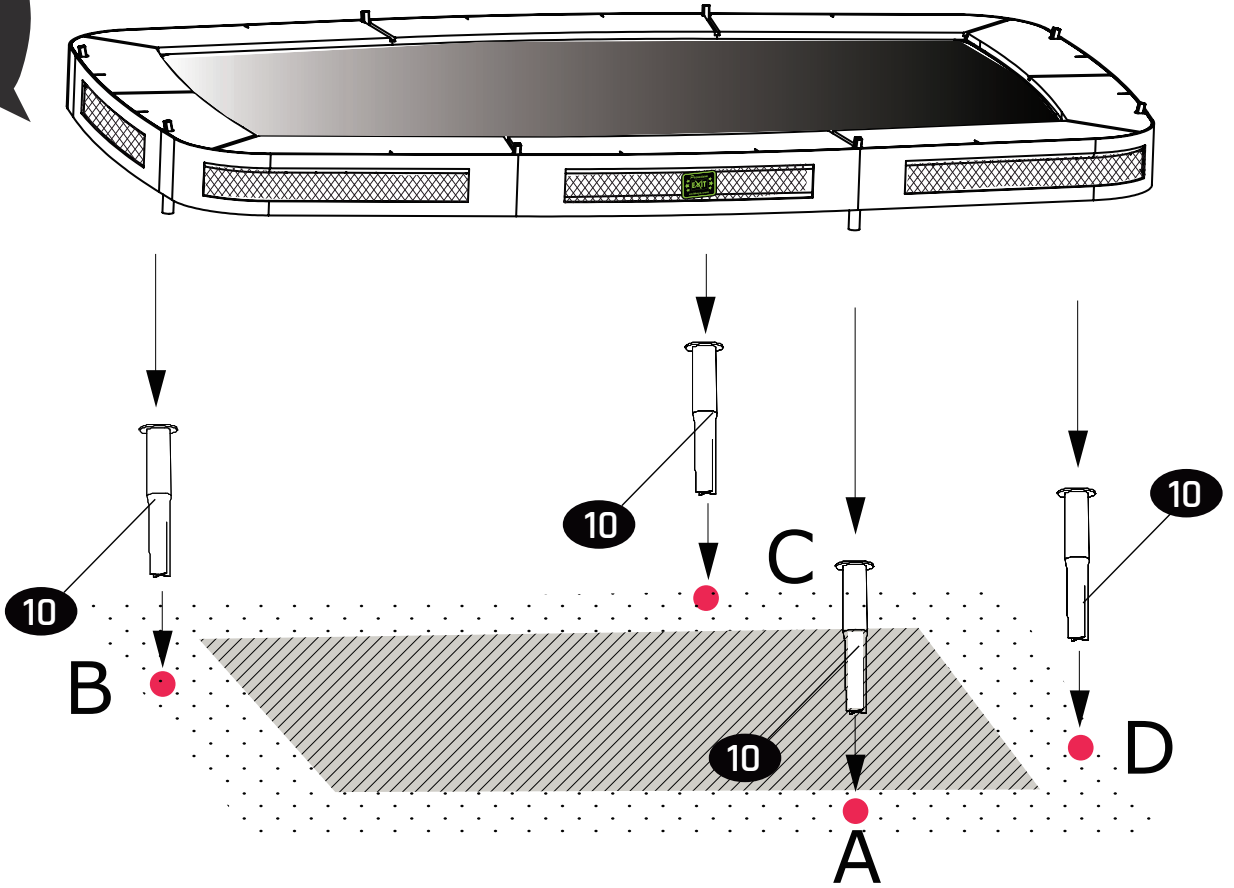

# Trampoline

EXIT Allure Inground 244x427

13

14

**15**

**16**