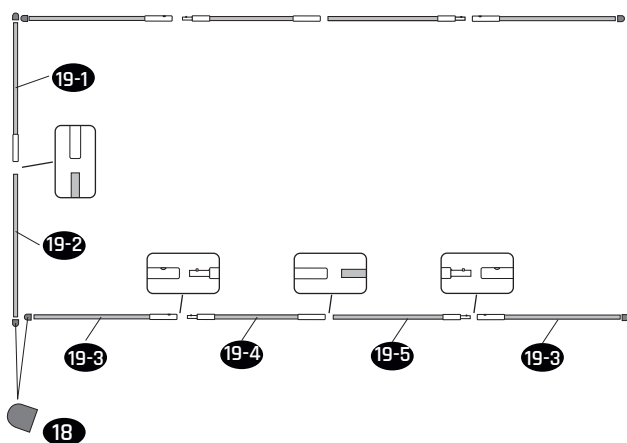

Trampoline

EXIT Allure Inground 244x427

Premium Safetynet

18

SI40251 **8X**

19

B0106000946 **1X**

20

B8002000399 **8X**

21

B8002000400 **8X**

22

SP52372 **8X**

23

FH26177 **24X**

24

B0107000369 **12X**

25