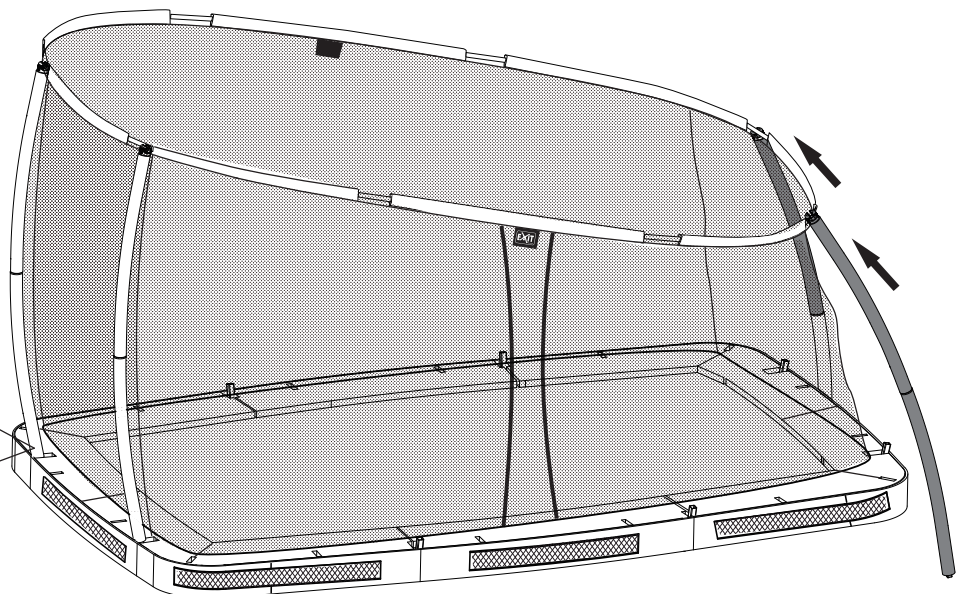

Trampoline

EXIT Allure Inground 244x427

21

22