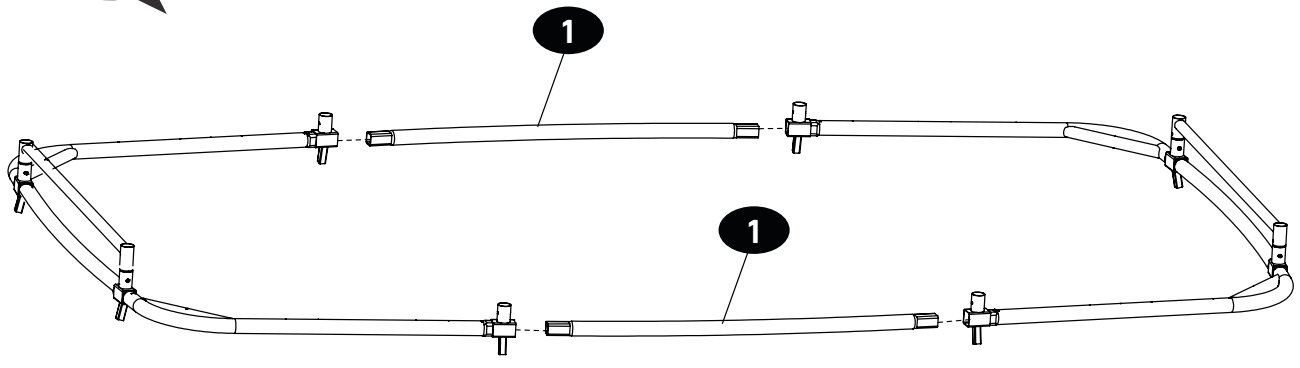

# Trampoline

EXIT Allure Inground 244x427

**4**

**5**