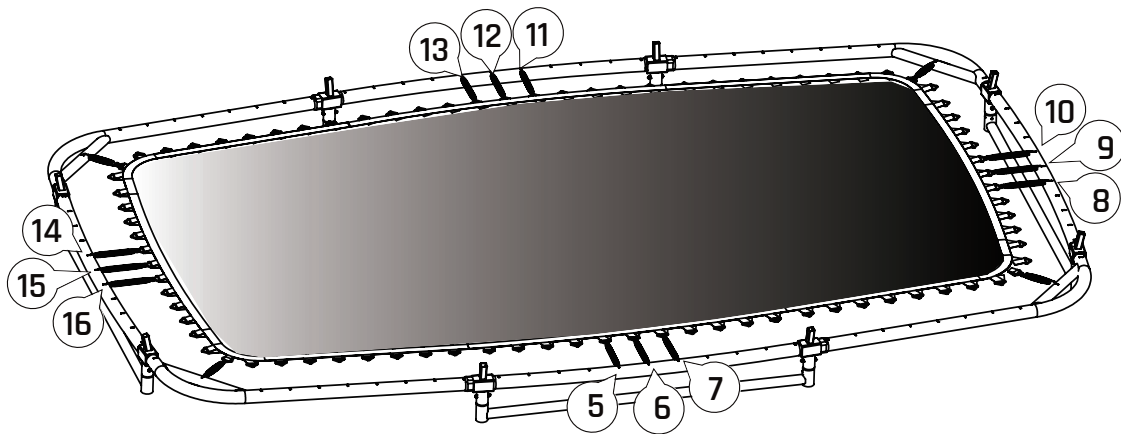

# Trampoline

EXIT Allure Inground 244x427

6

7

**8**

**9**