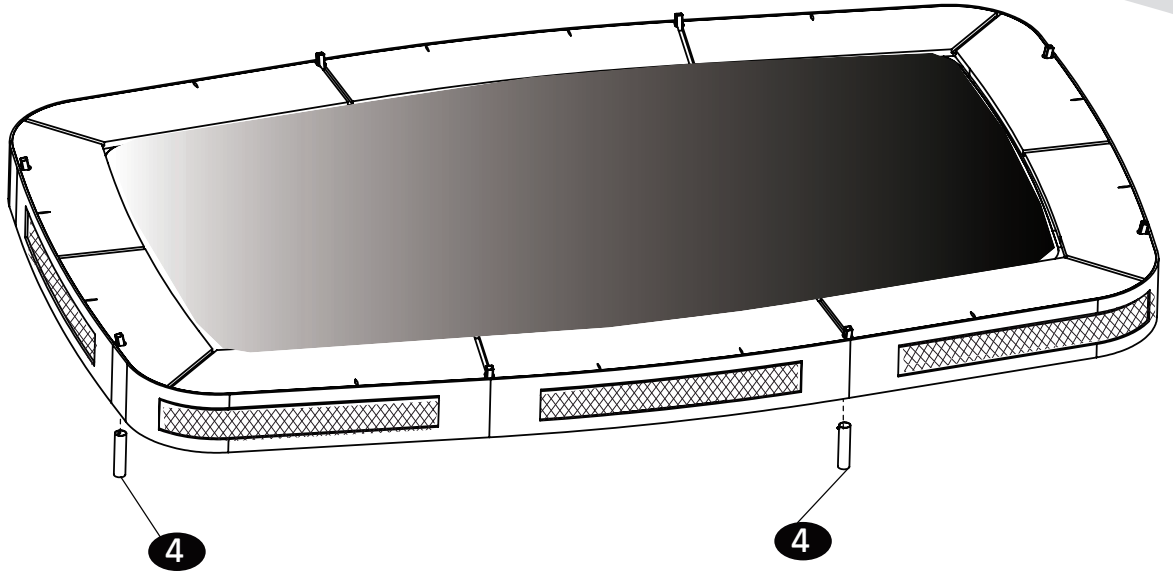

Trampoline

EXIT Allure Inground 244x427

13