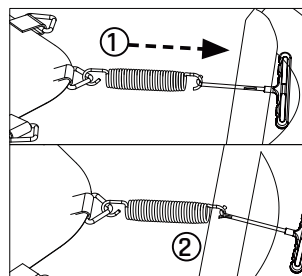

Trampoline

EXIT Allure Inground 244x427

6

7