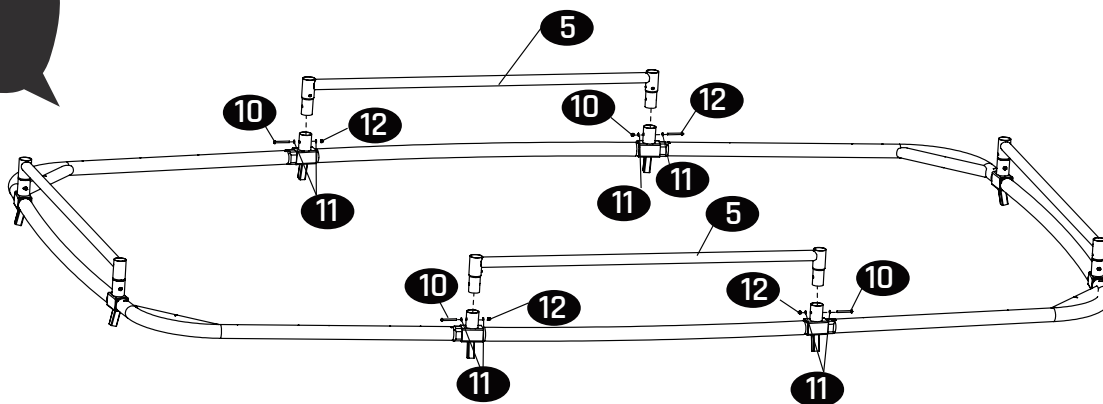

Trampoline

EXIT Allure Inground 244x427

6

7