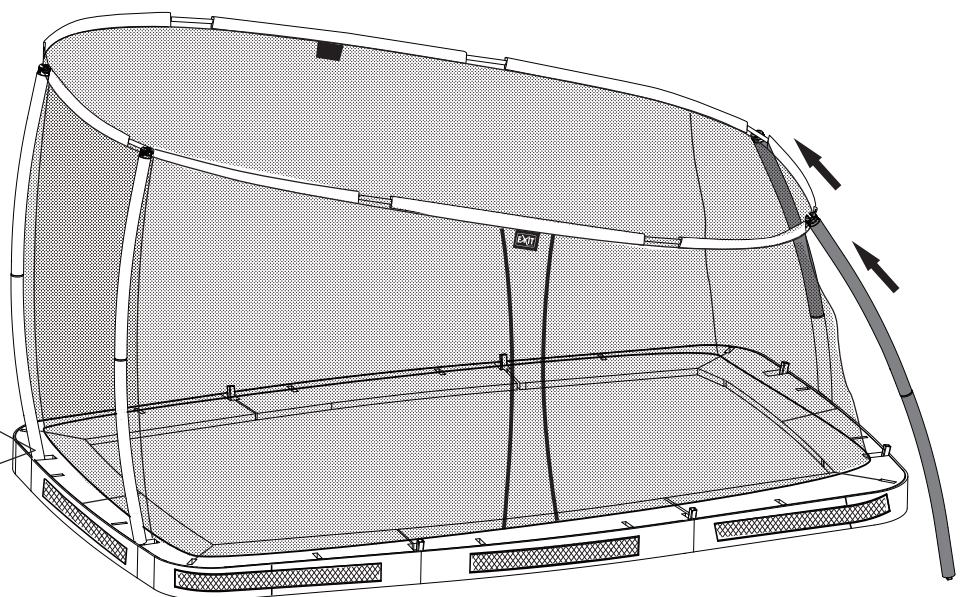

Trampoline

EXIT Allure Inground 244x427

21

22