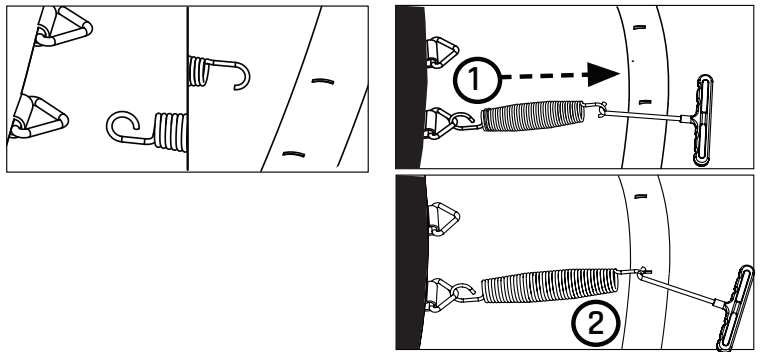

# Trampoline

EXIT Allure Inground 244x427

6

7

**8**

**9**