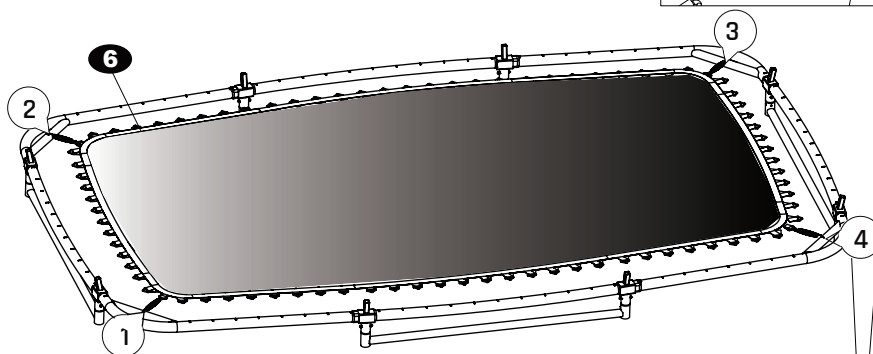

Trampoline

EXIT Allure Inground 244x427

6

7