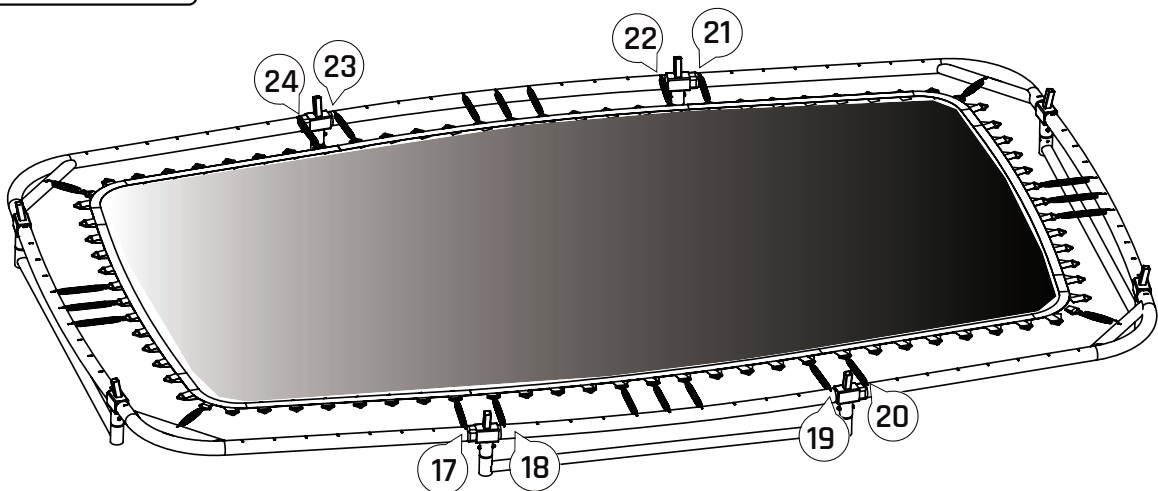

# Trampoline

EXIT Allure Inground 244x427

6

7

**8**

**9**