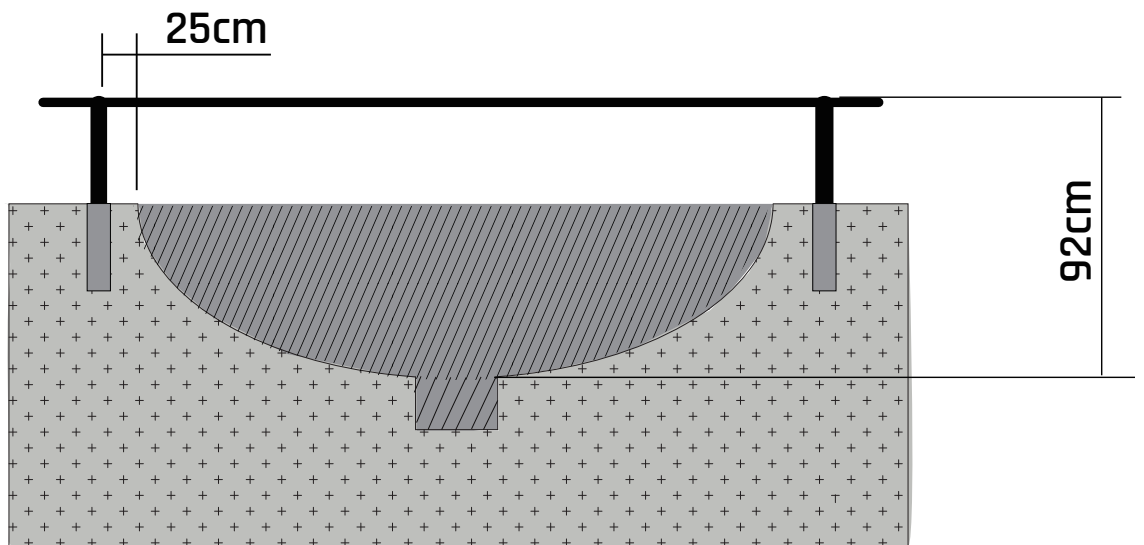

# Trampoline

EXIT Allure Inground 244x427

13

14

**15**

**16**