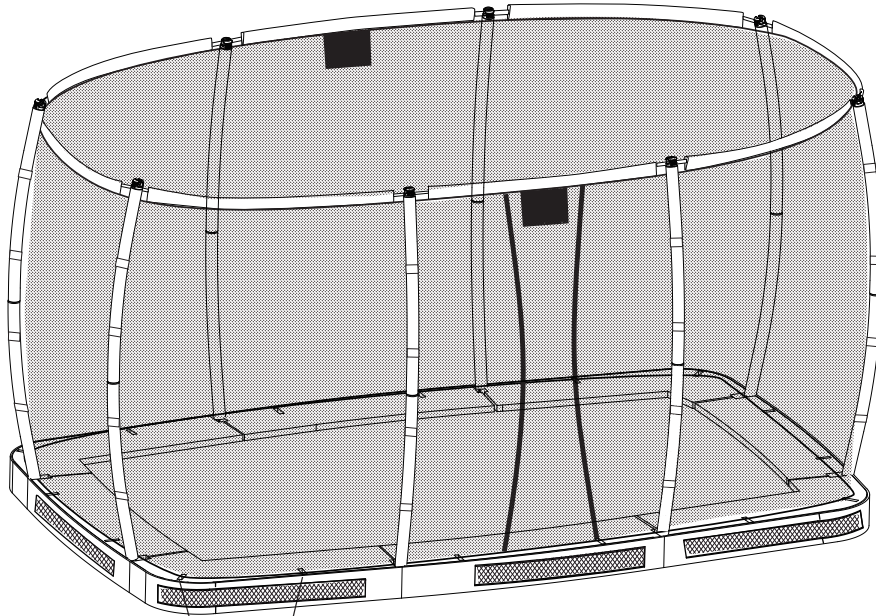

Trampoline

EXIT Allure Inground 244x427

25

23