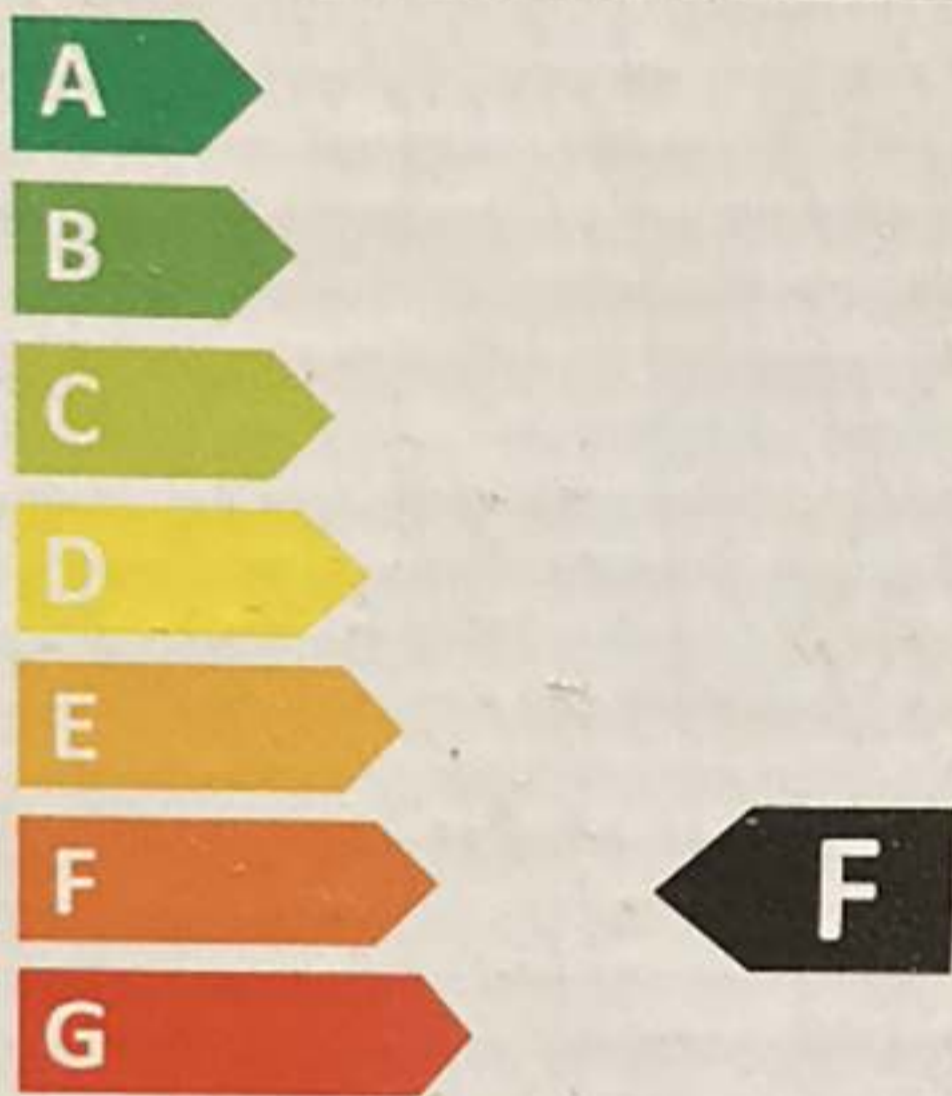

ENERG

INNRR

RB 245

5
kWh/1000h

2019/2015

RB 245-3

8 718781 553210

Made in China