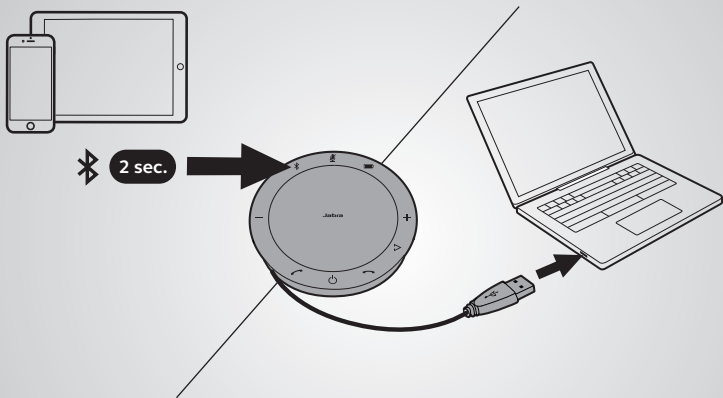

GN Making Life Sound Better

How to connect

using Bluetooth or USB cable

The Jabra Speak 510 lasts for up to 15 hours of talk time.
It takes approx. 3 hours to charge using the USB cable.

How to use

Personalize your Jabra Speak 510 using the Jabra Direct software.
Download for free at jabra.com/direct