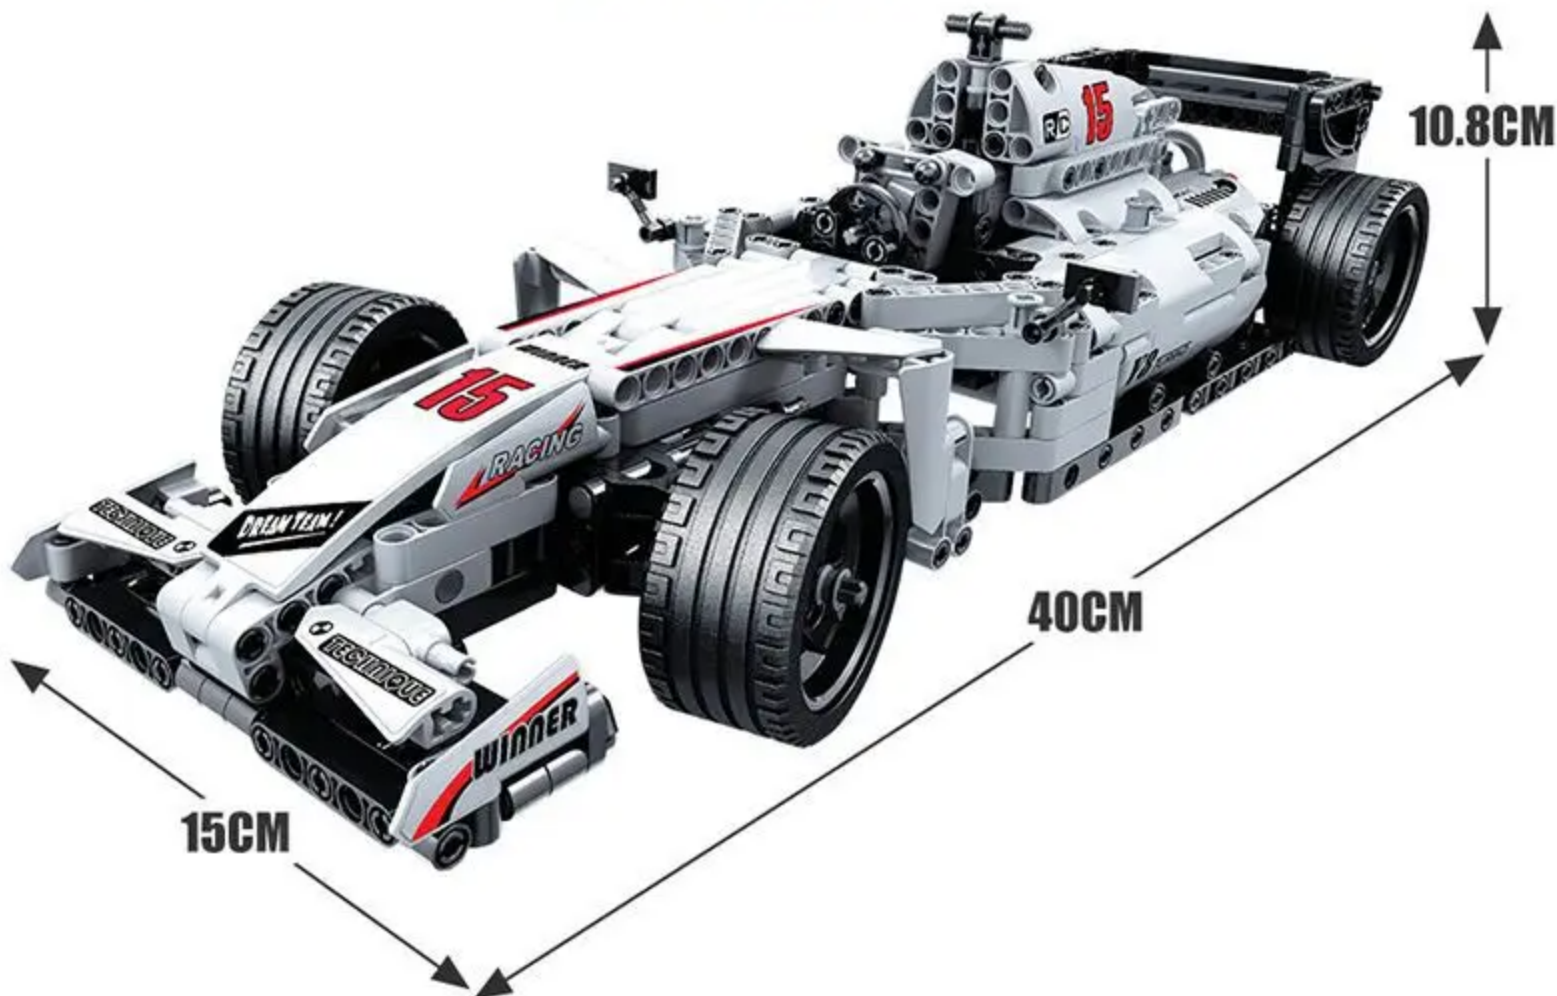

# Product information

Main battery: AA1.5V \*6 non-rechargeable batteries (not included)

RC battery: AAA1.5V \*3 non-rechargeable batteries (not included)

Remote frequency: 2.4GHz

Remote control distance:  $\geq 25\text{m}$