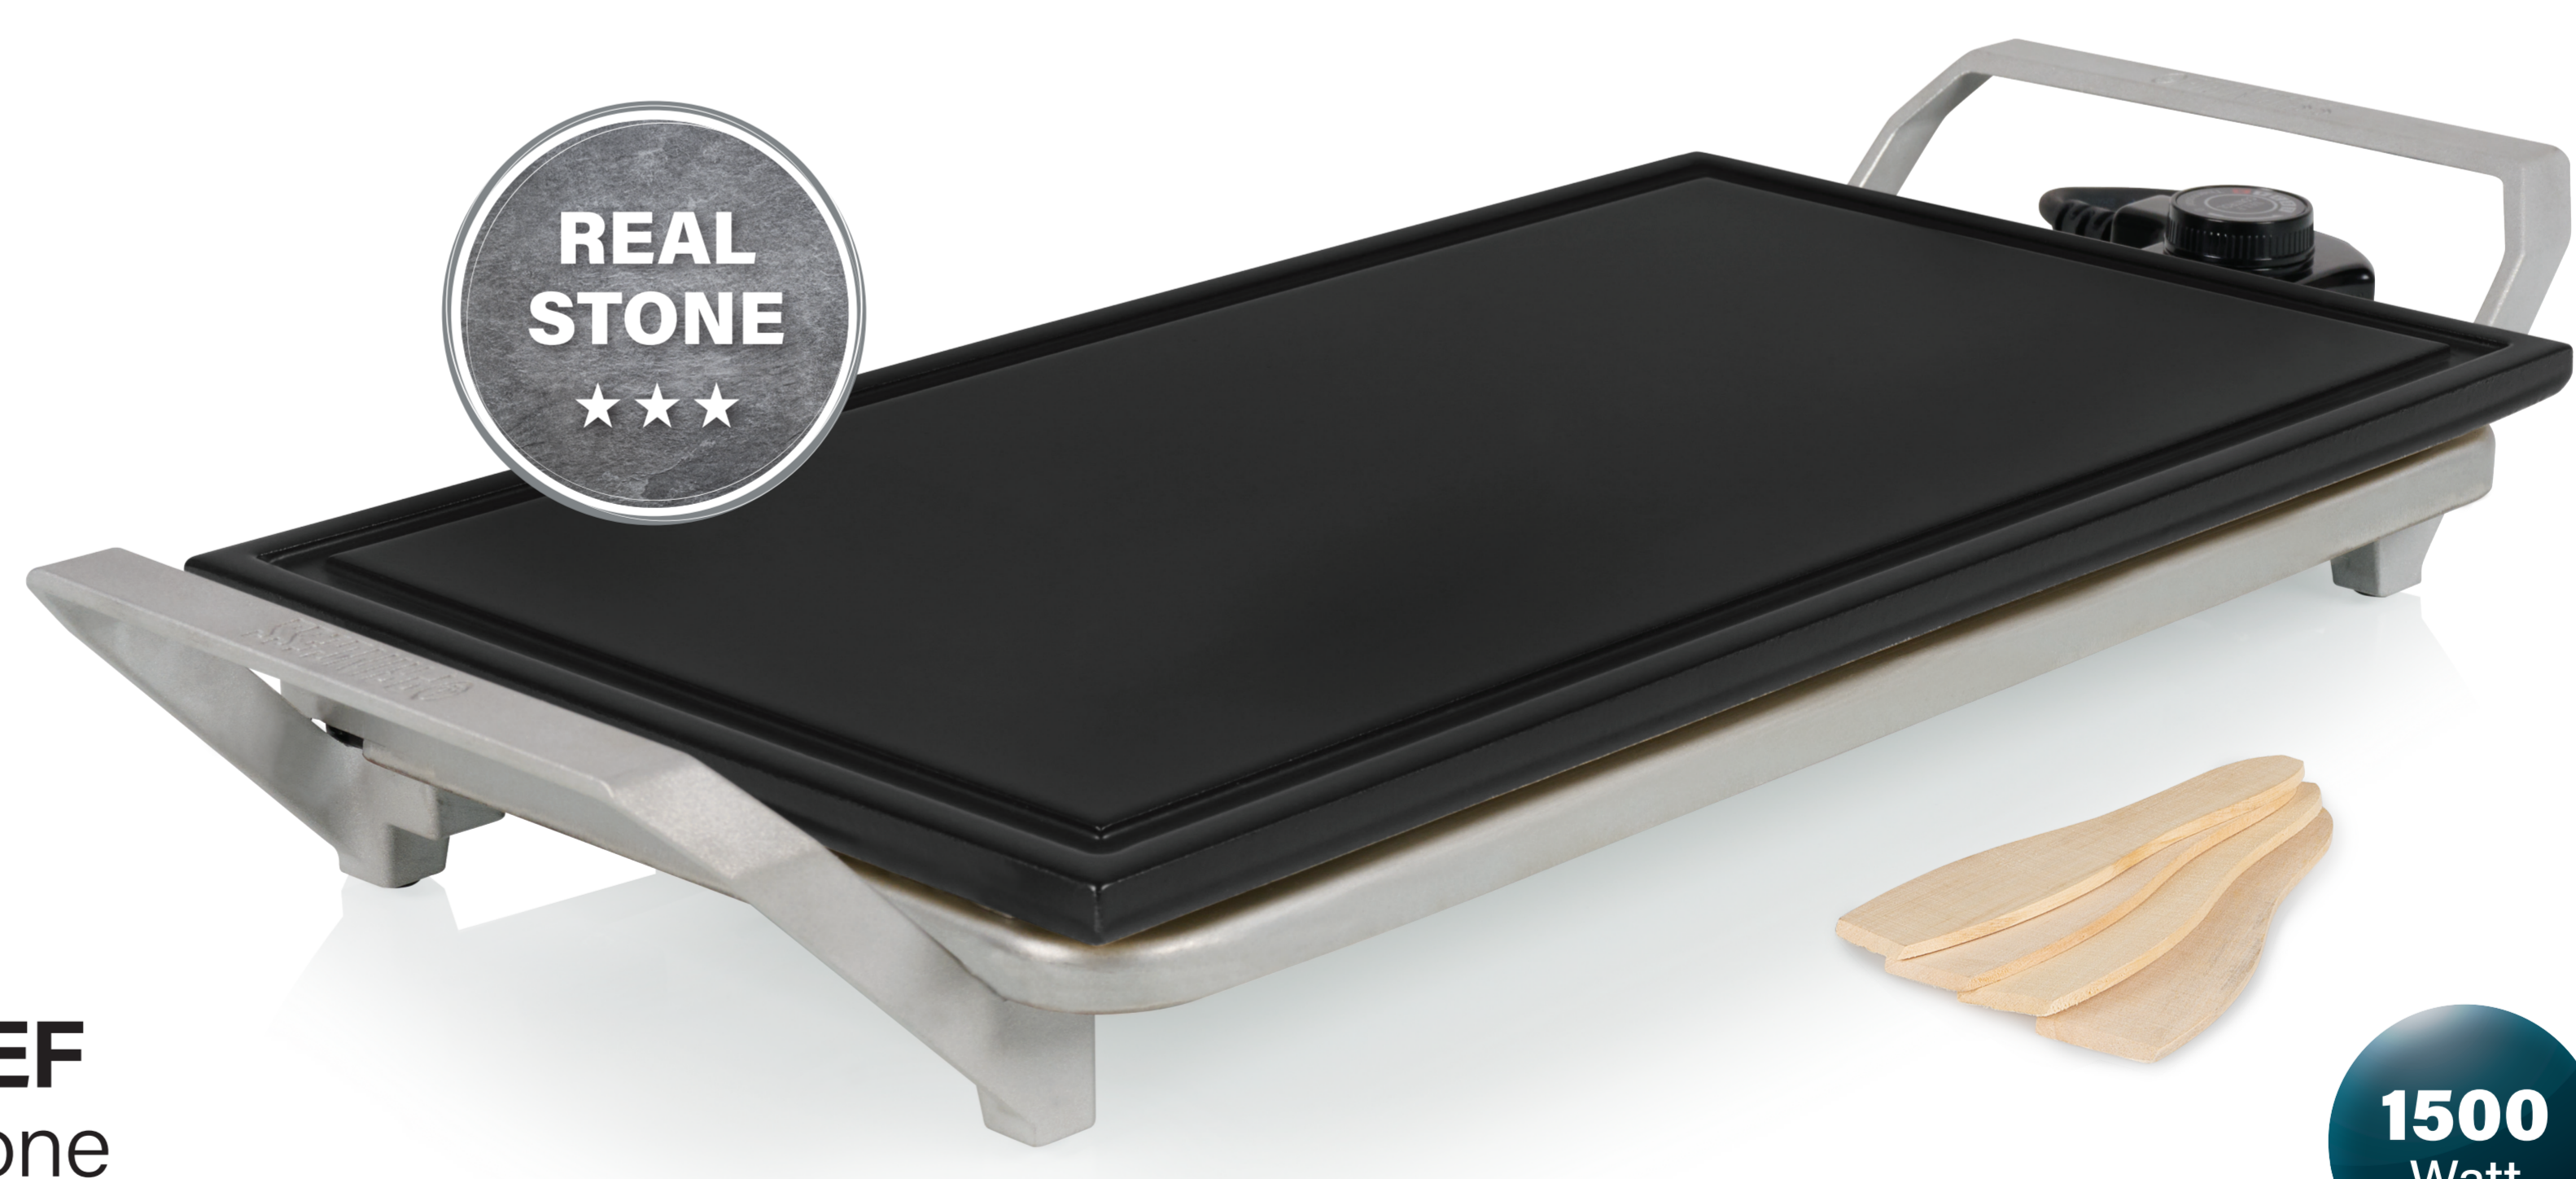

- Storlek på stekytan: 46 x 26 cm
- Justerbar termostat
- Avtagbar sladd med termostat
- Avtagbar grillplatta
- Värmeelement
- Antislipfötter
- Antislipfötter
- Lampor för strömindikering
- Längd strömledning: 2 m
- Ström: 1300-1500 W

PL Table Chef Premium Stone

- Wielkość powierzchni do pieczenia: 46 x 26 cm
- Regulowany termostat
- Wyjmalna płytka grilowa
- Wyjmalna płytka grilowa
- Nóżki przeciwślizgowe
- Liczba szpatulek w zestawie: 4
- Zasilanie: 1300-1500 W

IT Table Chef Premium Stoneire

- Dimensione della superficie di cottura: 46 x 26 cm
- Termostato regolabile
- Cavo removibile con thermostat
- Pajnes Grilla removibile
- Pastura Grilla removibile
- Elemento riscaldante
- Numero di spatole incluse: 4
- Spine antiscivolo
- Spine antiscivolo
- Spine di alimentazione: 2 m
- Potenza: 1300-1500 W

EN Table Chef Premium Stone

- Power: 1300-1500 W
- Power cord length: 2 m
- Power indication light(s)
- Non-slip feet
- Cool touch handle(s)
- Number of spatulas included: 4
- Heating element
- Flat plate
- Removable grill plate
- Detachable cord with thermostat
- Adjustable thermostat
- Size of baking surface: 46 x 26 cm

PRINCESS

PRINCESS
for moments that matter

PRINCESS

PRINCESS

- 46x26 CM Large grill surface of 46 x 26 cm
- Detachable cord with adjustable thermostat
- Heat-up time +/- 10 minutes
- Cool touch handle(s)
- Non-slip feet
- Extra long 2 metre power cord
- Power indication light(s)
- Power: 1300-1500 WATT

REAL STONE
★ ★ ★