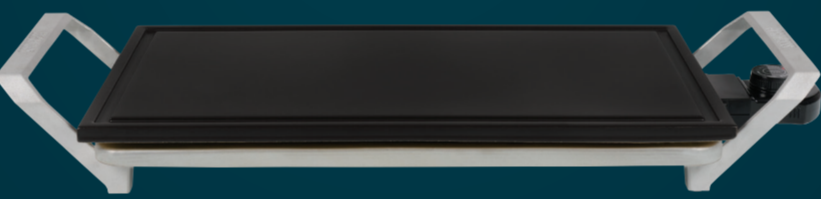

SV Plancha de piedra Premium

- Storlek på stekytan: 46 x 26 cm
- Justerbar termostat
- Avtagbar sladd med termostat
- Avtagbar grillplatta
- Värmeelement
- Antislipfötter
- Antislipfötter
- Lampor för strömindikering
- Längd strömledning: 2 m
- Ström: 1300-1500 W

PL Table Chef Premium Stone

- Wielkość powierzchni do pieczenia: 46 x 26 cm
- Regulowany termostat
- Wyjmalna płytka grilowa
- Wyjmalna płytka grilowa
- Nóżki przeciwślizgowe
- Liczba szpatulek w zestawie: 4
- Zasilanie: 1300-1500 W

IT Table Chef Premium Stoneire

- Dimensione della superficie di cottura: 46 x 26 cm
- Termostato regolabile
- Cavo removibile con thermostat
- Pajnes Grilla removibile
- Pastura Grilla removibile
- Elemento riscaldante
- Numero di spatole incluse: 4
- Spine antiscivolo
- Spine antiscivolo
- Spine di alimentazione: 2 m
- Potenza: 1300-1500 W

EN Table Chef Premium Stone

- Power: 1300-1500 W
- Power cord length: 2 m
- Power indication light(s)
- Non-slip feet
- Cool touch handle(s)
- Number of spatulas included: 4
- Heating element
- Flat plate
- Removable grill plate
- Detachable cord with thermostat
- Adjustable thermostat
- Size of baking surface: 46 x 26 cm

PRINCESS

PRINCESS
for moments that matter