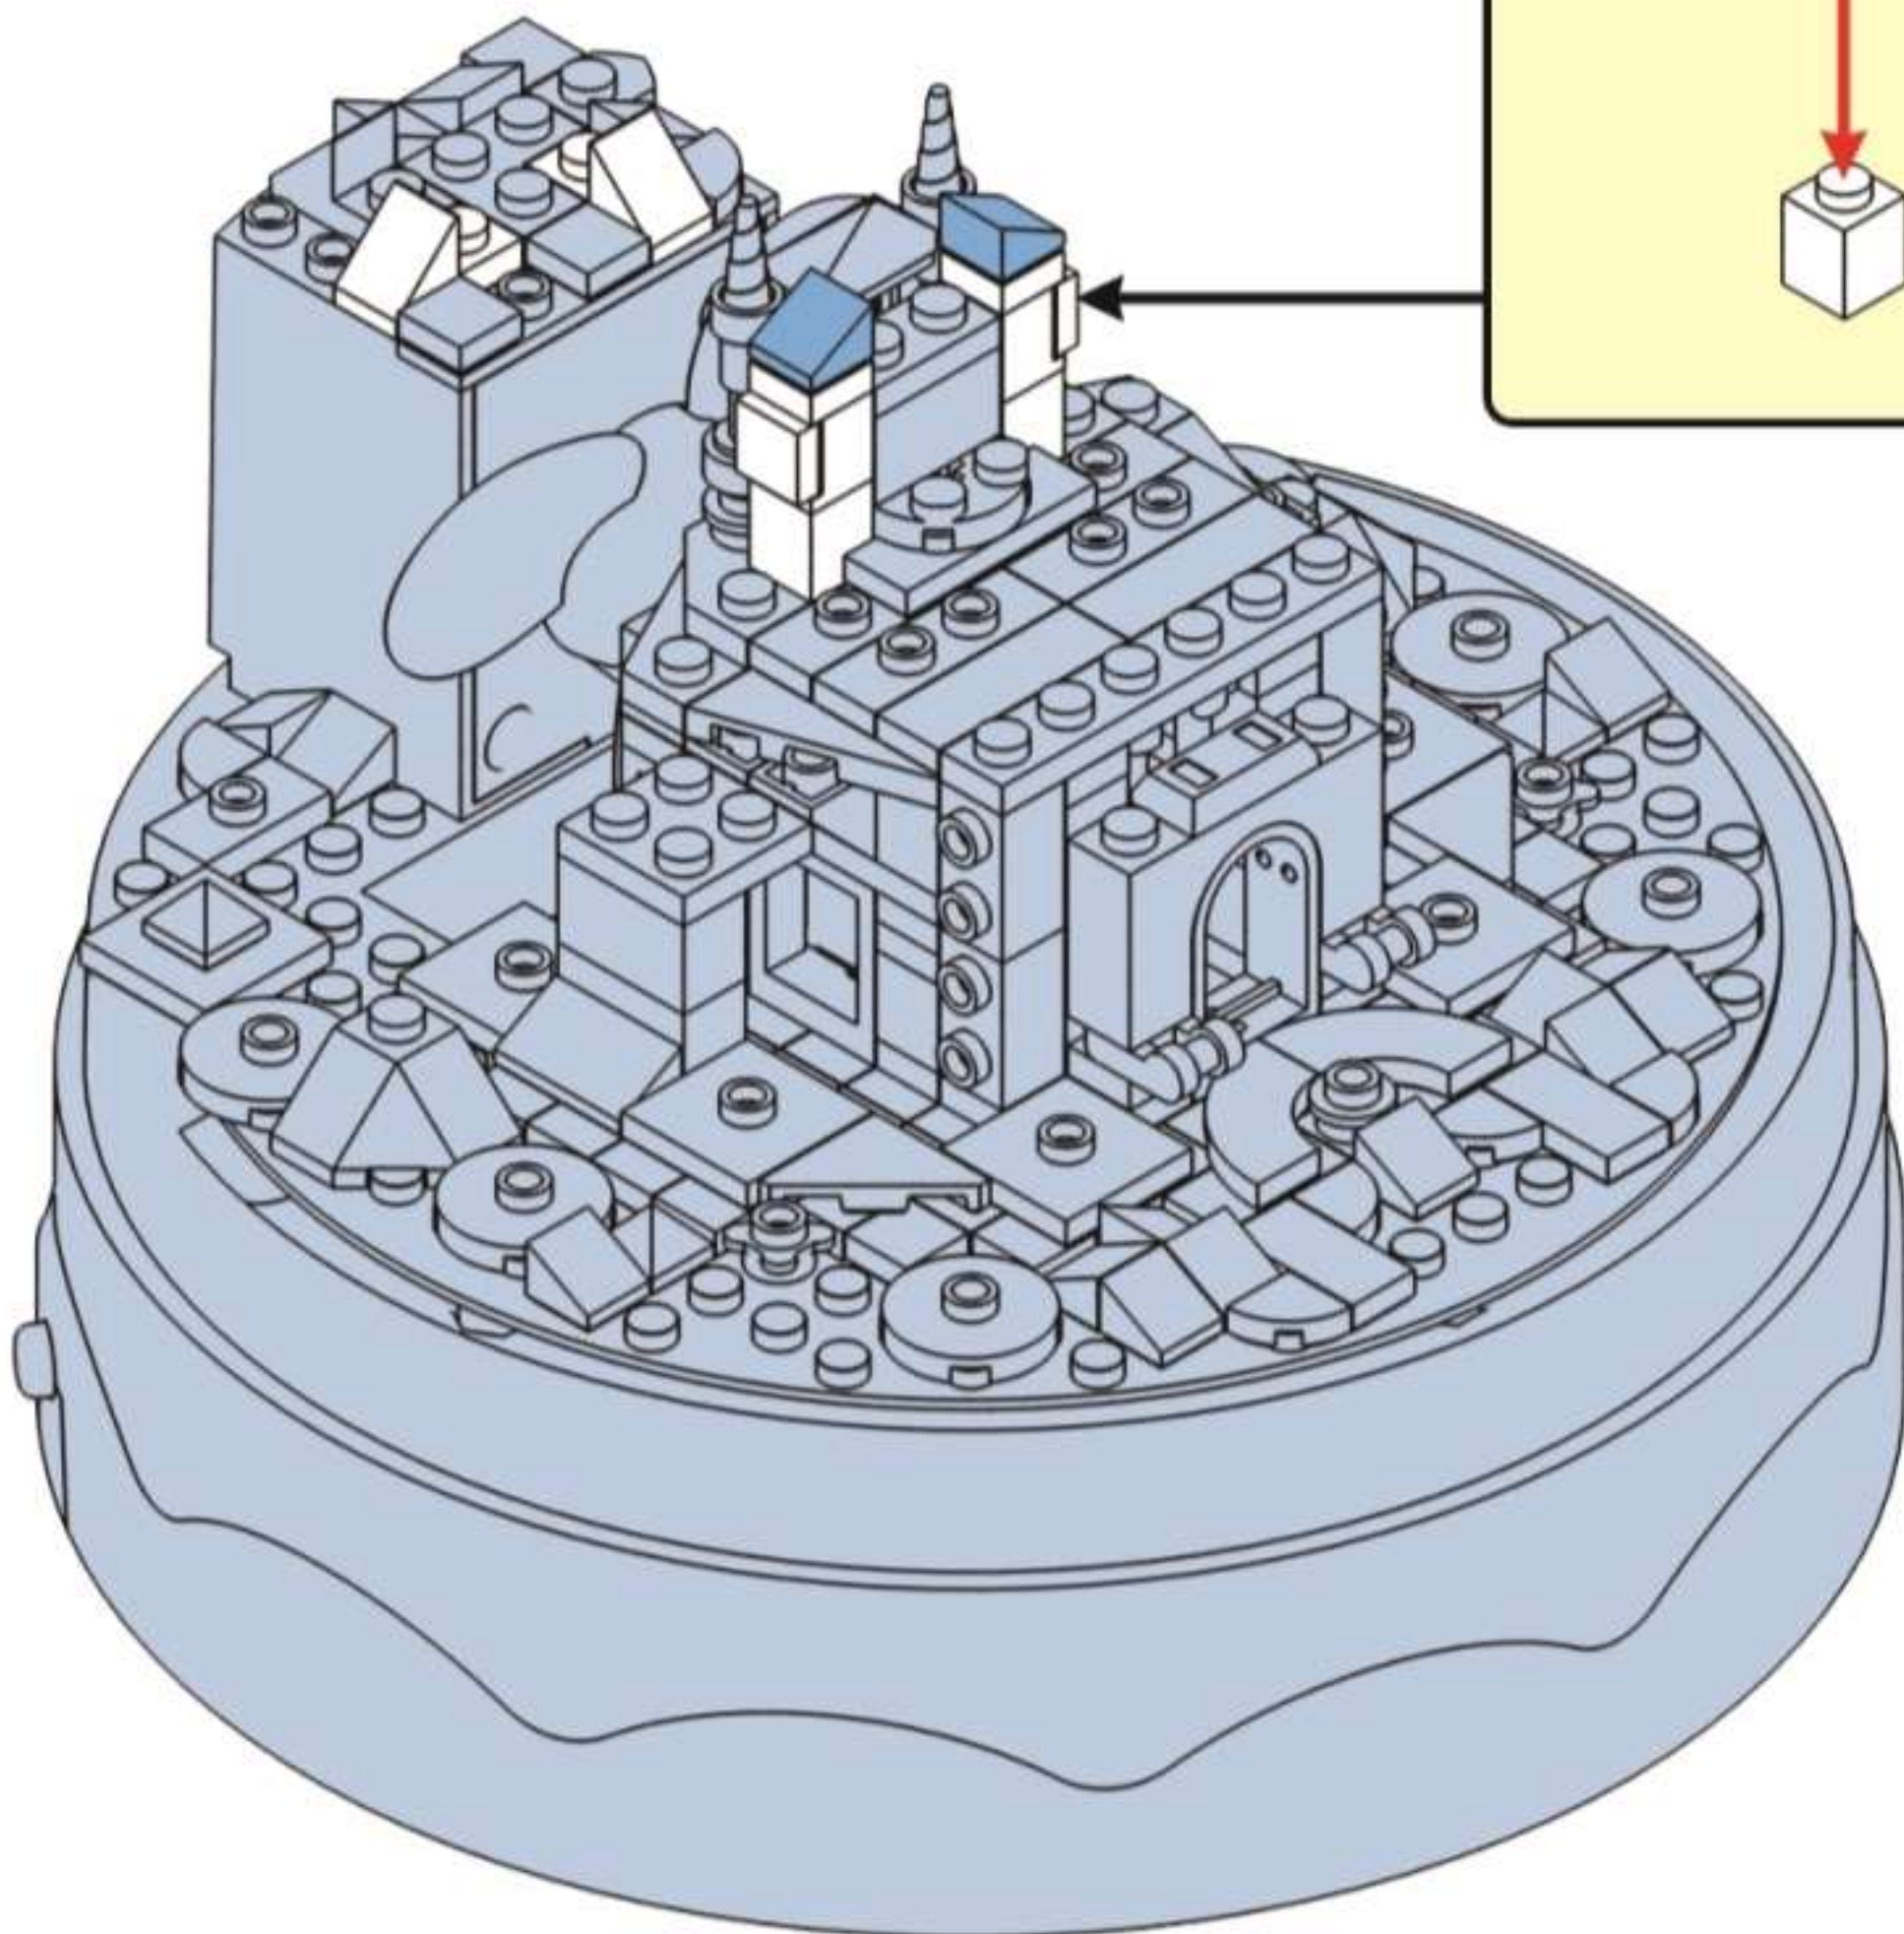

2x

12

13

14

15

16

17

18

19

21

1

2

3

22

23

- 1x [1x Technic Beam 1x3]
- 3x [3x Technic Beam 1x5]
- 1x (2.4) [1x Technic Pin 2.4]
- 2x [2x Technic Connector 3-Way]
- 1x (1.8) [1x Technic Pin 1.8]
- 1x [1x Technic Pin Long]
- 1x [1x Technic Pin Short]
- 1x [1x Technic Connector 4-Way]
- 1x [1x Technic Pin Blue]
- 1x [1x Technic Plate 1x2]
- 1x [1x Technic Plate 1x3]
- 1x [1x Technic Pin White]
- 1x [1x Technic Plate Blue]
- 1x [1x Technic Gear 24-Tooth]
- 4x [4x Technic Pin Small]
- 4x [4x Technic Pin Small]