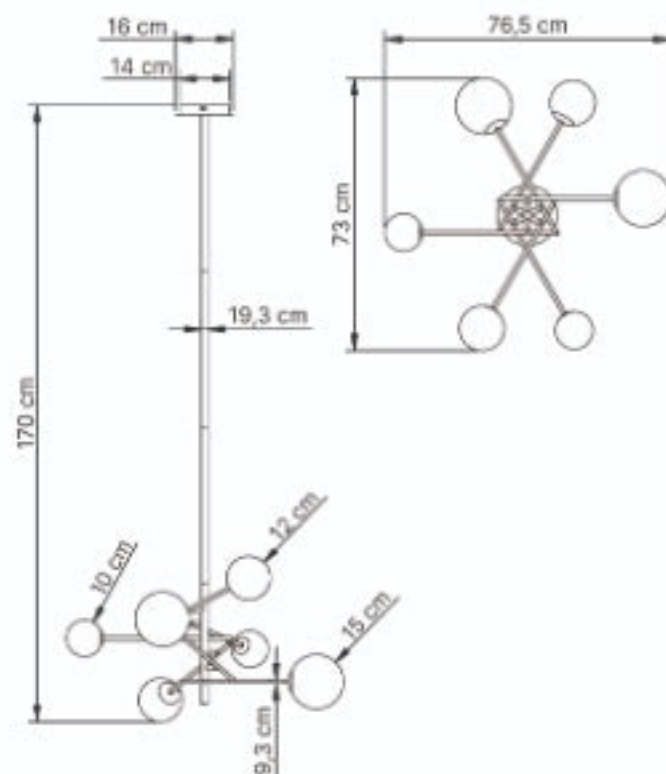

KAILY

1210015

- Gold + Clear
- 6x G9 (excl.)
- Max. W
- 220-240V~60Hz

www.olucia.com
Made in China

Indoor

Olucia
Kernreactorstraat 17
3903 LG Veenendaal
The Netherlands

2 YEAR WARRANTY
www.olucia.com/warranty