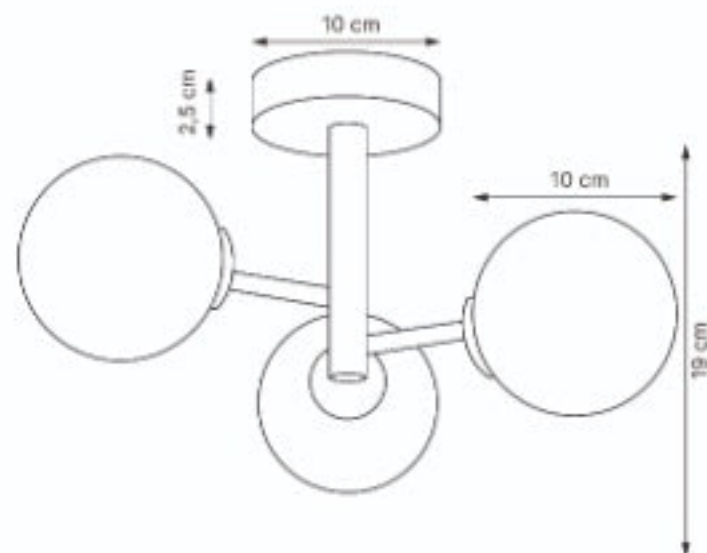

# AMER

1230008

CE

Excluded

IP  
44

- Black
- 3 x G9 (excl.)
- Max. 25W
- 220-240V~60Hz

[www.olucia.com](http://www.olucia.com)  
Made in China

Bathroom