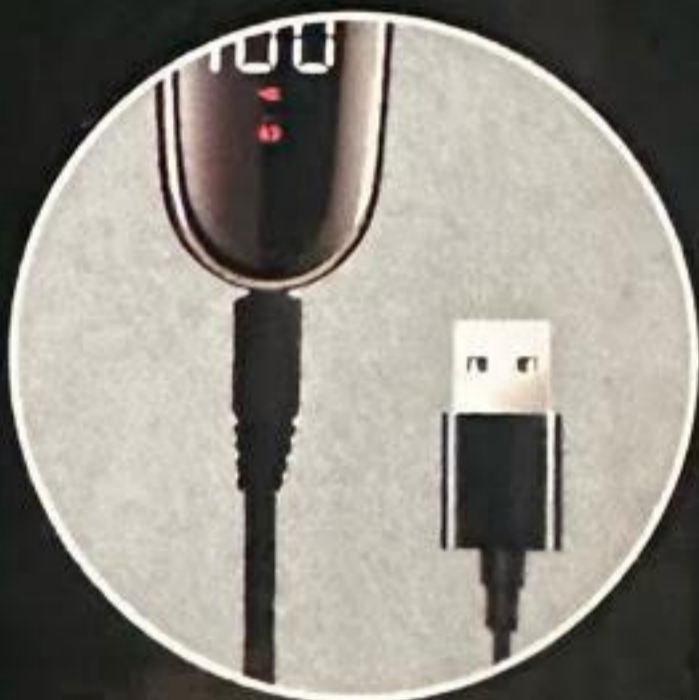

The power switch

LED display  
Switch long press lock

Rechargeable  
LI-ION battery  
1.5 hour charge time,  
90 min cordless power  
Input:DC 5V1A 5W

UK CA **FC** RoHS

MADE IN CHINA