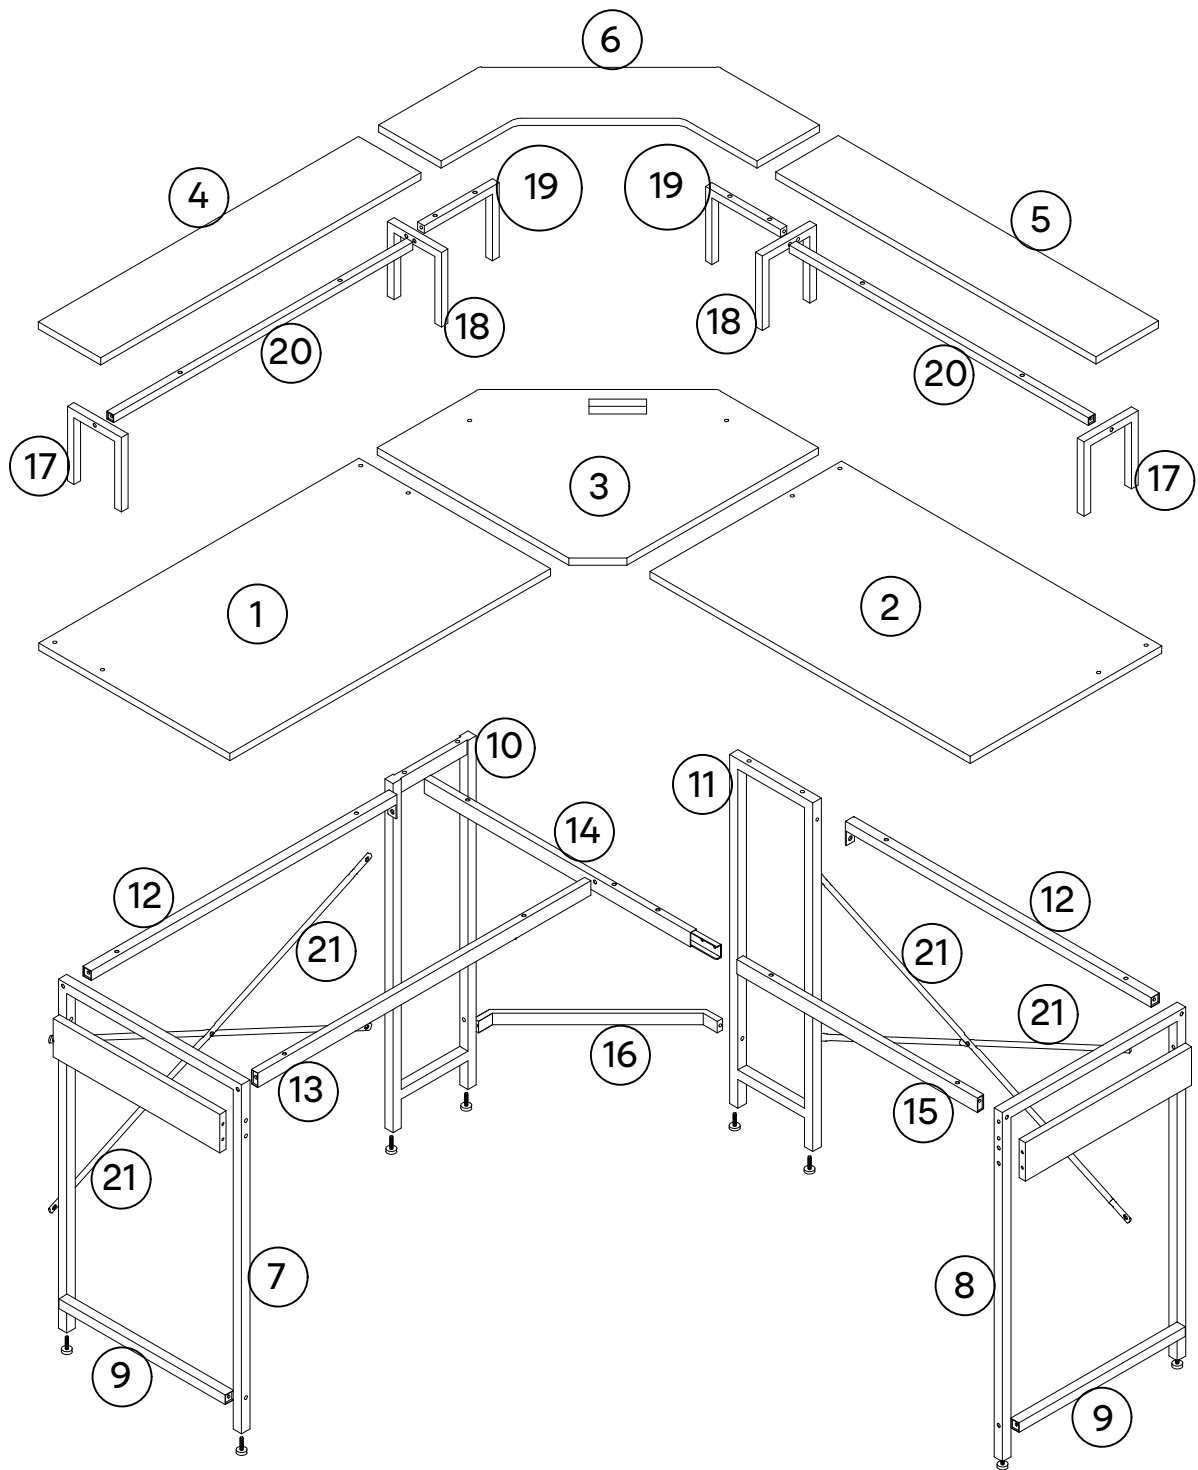

LUGIA

GAMING DESK

User manual
Gebruiksaanwijzing

1

2

3

4

5

6

M6*35mm

(C) 6

M6*26mm

(E) 4

4mm

(S) 1

7

14*14mm

(K) 4

100*10mm

(L) 1

8

9

10

11

M6*12mm

G 2

M 2

N 1

Ø4*12mm

J 2

4mm

S 1