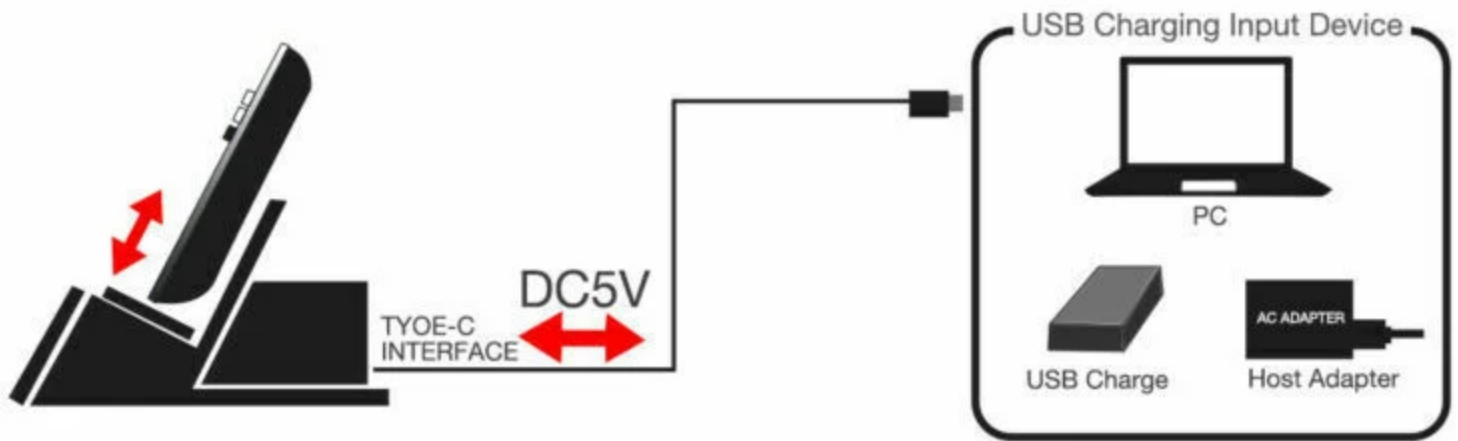

PRODUCT MANUAL

Charging port on the back of the product, using Type-c interface, Suitable for a variety of USB adapter

Switch original adapter can be directly connected to the charge

In the case of charging the original adapter with the original charge only 3 hours, you can fill