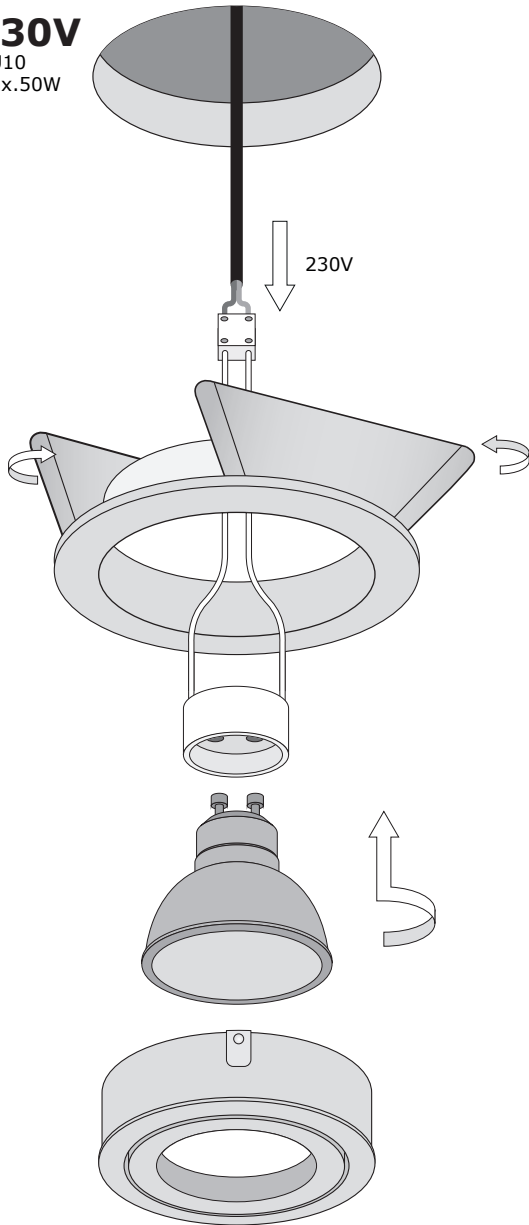

1

Installation Manual

Torino (square) and Modena (round)

UPHIX®

2

50114370 Torino aluminium
50114371 Torino white
50114372 Torino black

50114473 Modena aluminium
50114474 Modena white
50114475 Modena black

3

230V
GU10
Max.50W

12V
GU5.3
Max.50W
Output 12V
AC/DC

4