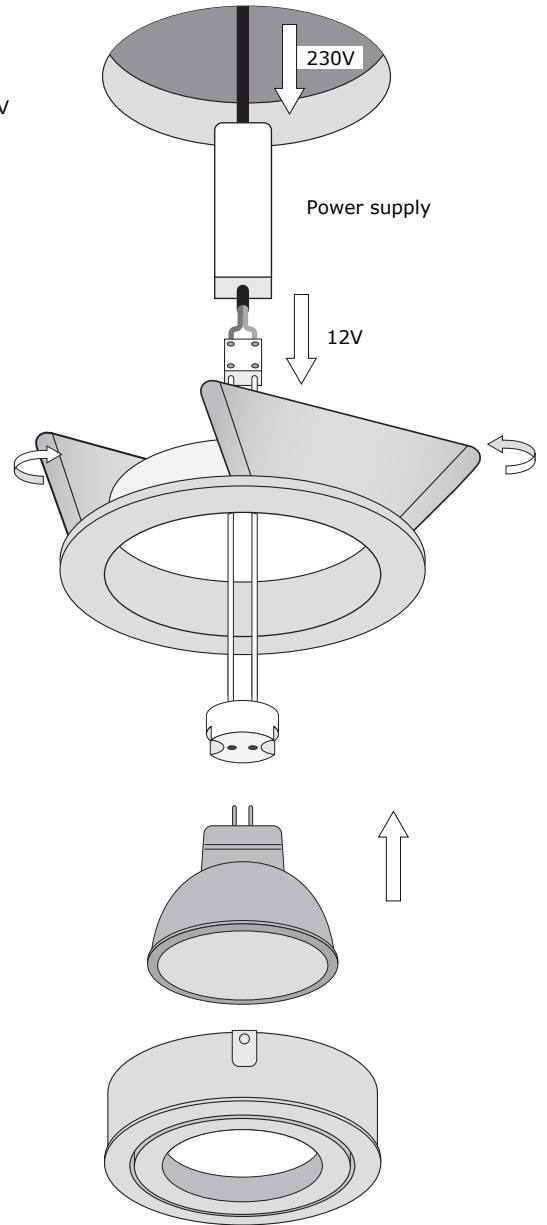

1

Installation Manual

Torino (square) and Modena (round)

UPHIX®

2

50114370 Torino aluminium
50114371 Torino white
50114372 Torino black

50114473 Modena aluminium
50114474 Modena white
50114475 Modena black

3

230V
GU10
Max.50W

12V
GU5.3
Max.50W
Output 12V
AC/DC

4