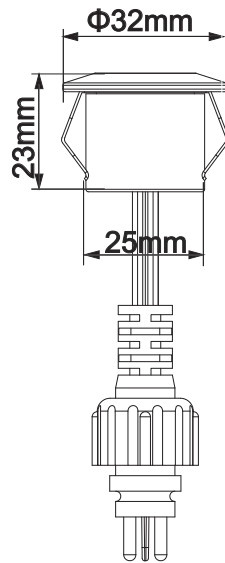

LUXFORM
LIGHTING

Uplight Alpha Ø32mm

LUXFORM
GLOBAL BV

Luxform Global BV Transportstraat 1 8263 BW Kampen The Netherlands

| | | | | | | |
|---------------|----------|-----------|----------|-----------|----------|------------|
| | | | | | | |
| | Wet wood | Soft wood | Dry wood | Hard wood | Concrete | Brick wall |
| Drill | Ø 28mm | Ø 28mm | Ø 28mm | Ø 28mm | | |
| Diamond drill | | | | | Ø 28mm | Ø 28mm |

| | |
|----------|----------------------|
| | |
| SPT-1 | IP6X |
| C2 | M10 |
| | |
| MAX 0,2W | M18 |
| | |
| LED | M19 |
| | |
| L10 | 2Y Garantie Warranty |
| | |
| M1 | CE |
| | |
| C1 | |