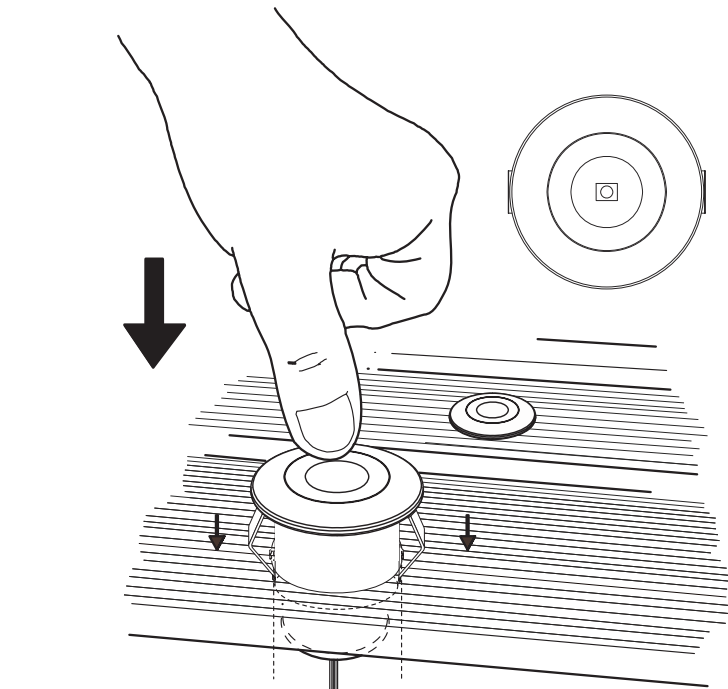

LUXFORM
LIGHTING

Uplight Alpha Ø32mm

LUXFORM
GLOBAL BV

Luxform Global BV Transportstraat 1 8263 BW Kampen The Netherlands

| | | | | | | |
|---------------|----------|-----------|----------|-----------|----------|------------|
| | | | | | | |
| | Wet wood | Soft wood | Dry wood | Hard wood | Concrete | Brick wall |
| Drill | Ø 28mm | Ø 28mm | Ø 28mm | Ø 28mm | | |
| Diamond drill | | | | | Ø 28mm | Ø 28mm |