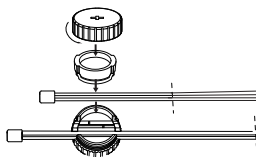

LUXFORM
LIGHTING

Uplight Alpha Ø32mm

LUXFORM
GLOBAL BV

Luxform Global BV Transportstraat 1 8263 BW Kampen The Netherlands

| | | | | | | |
|---------------|----------|-----------|----------|-----------|----------|------------|
| | | | | | | |
| | Wet wood | Soft wood | Dry wood | Hard wood | Concrete | Brick wall |
| Drill | Ø 28mm | Ø 28mm | Ø 28mm | Ø 28mm | | |
| Diamond drill | | | | | Ø 28mm | Ø 28mm |

| | |
|----------|----------------------|
| | |
| SPT-1 | IP6X |
| C2 | M10 |
| | |
| MAX 0,2W | M18 |
| | |
| LED | M19 |
| | |
| L10 | 2Y Garantie Warranty |
| | |
| M1 | CE |
| | |
| C1 | |