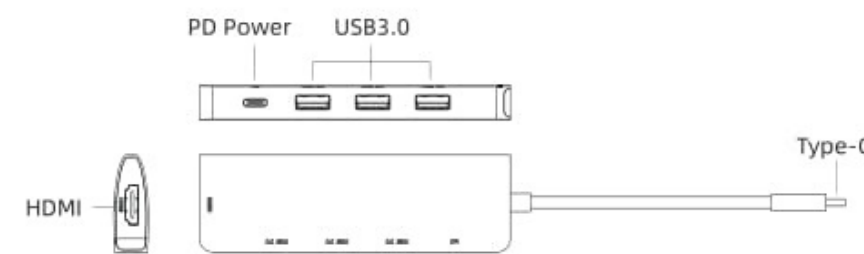

EV24

Type-C Multifunction Adapter

Preface

Thank you for purchasing the products. For optimum operation, please read this manual carefully before use.

Product Details

How It Works

Note

1. Use standard PD power adapter to charge this unit and your PC, otherwise it may cause damage to the product or lead to unintended safety problem.
2. Do not expose this unit to moisture or water environment.

Specification

- Input: Type-C
- Output:
 - 1x HDMI port: supports resolutions up to 4Kx2K/30Hz
 - 3x USB A ports, compliant with USB 3.0 specification with transfer rates up to 5Gbps, backward compatible with USB 2.0/1.1
- Type-C power port with PD protocol
- Supports Mac OS/Windows
- Dimensions: L115xW35xH12.5 (mm), cable length: 15cm