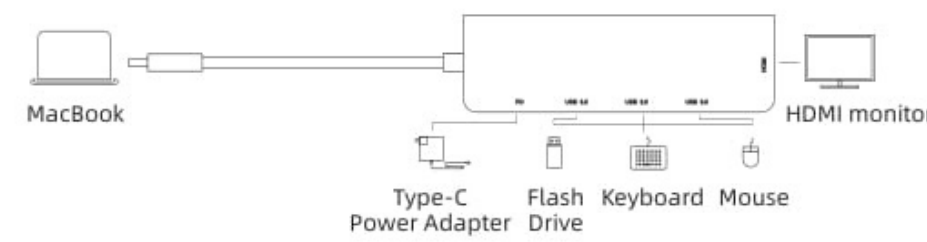

EV24

Type-C Multifunction Adapter

Preface

Thank you for purchasing the products. For optimum operation, please read this manual carefully before use.

Product Details

How It Works

Note

1. Use standard PD power adapter to charge this unit and your PC, otherwise it may cause damage to the product or lead to unintended safety problem.
2. Do not expose this unit to moisture or water environment.

Specification

- Input: Type-C
- Output:
 - 1x HDMI port: supports resolutions up to 4Kx2K/30Hz
 - 3x USB A ports, compliant with USB 3.0 specification with transfer rates up to 5Gbps, backward compatible with USB 2.0/1.1
- Type-C power port with PD protocol
- Supports Mac OS/Windows
- Dimensions: L115xW35xH12.5 (mm), cable length: 15cm