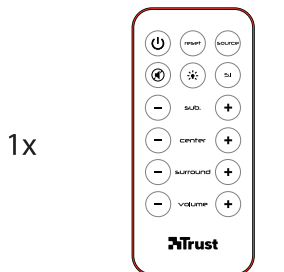

## 1. Package Contents

- 1x
- 2x
- 1x
- 1x
- 1x

Peak power = 1 x 40W

Peak power = 4 x 20W

Peak power = 1 x 60W

Total peak power = 180 W