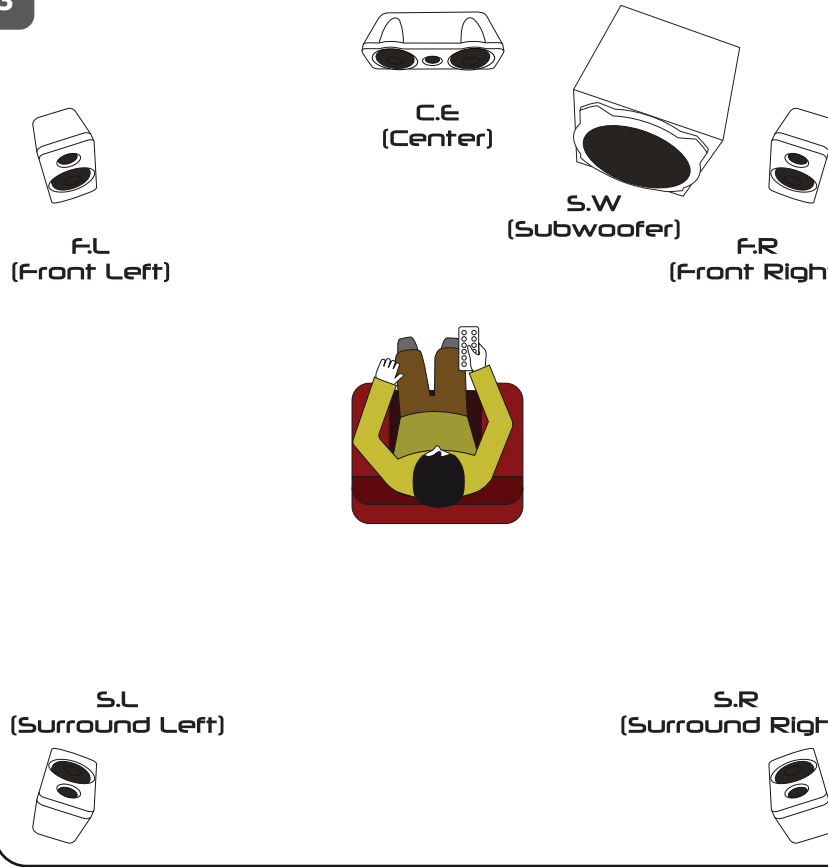

TYTAN 5.1 SURROUND SPEAKER SET

1. Package Contents

- 1x
- 2x
- 1x
- 1x
- 1x

Peak power = 1 x 40W

Peak power = 4 x 20W

Peak power = 1 x 60W

Total peak power = 180 W

2

3

4