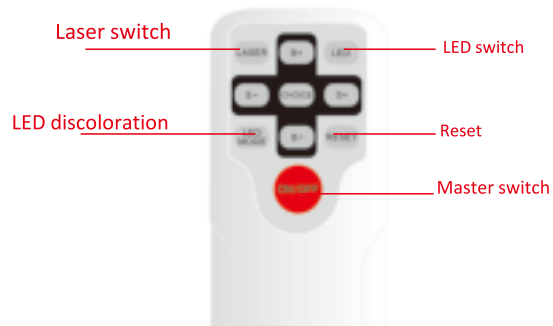

## Product parameters

Classification of lasers	Class 3R
Laser wavelength	523nm
LED power	5W
Nebula color	Colorful (controllable monochrome)
Shell material	ABS material
energy consumption	Less than 10W
input power	100-240 vac 50/60Hz 150mA
Output Power	5V Max.1A 5W CV
Applicable environment	Indoor Home Theater Restaurant Bar Cafe
Operating temperature	10 °C ~ 60 °C degrees Celsius
Projection coverage	550 feet
Product Size	170mm x 90mm x170mm
Power cord length	1M