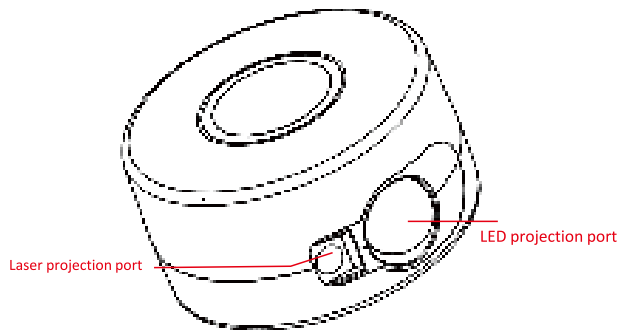

Product picture