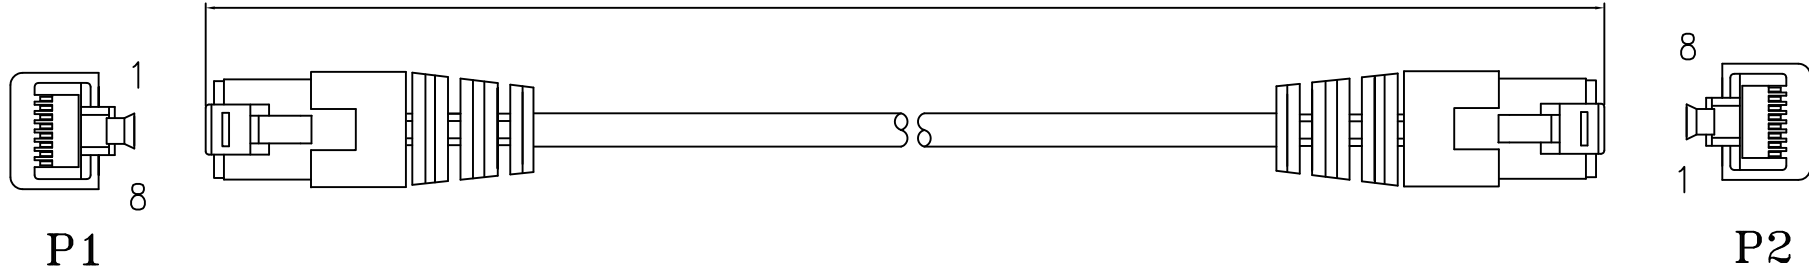

# Length

**NOTICE:**

- 1) Conductor material CCA---  
percentage of CU: 15% / percentage of Aluminum:85%
- 2) Wire printing:FTP shielded twisted 4 pairs category 6 cable  
(stranded)cablexpert 8716309HB