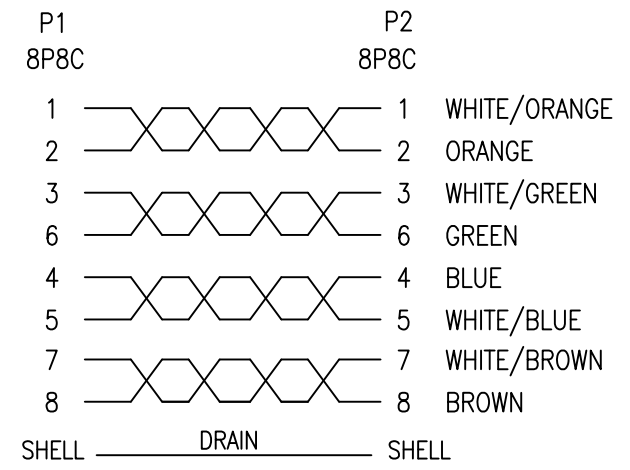

# Length

**NOTICE:**

- 1) Conductor material CCA---  
percentage of CU: 15% / percentage of Aluminum:85%
- 2) Wire printing:FTP shielded twisted 4 pairs category 6 cable  
(stranded)cablexpert 8716309HB