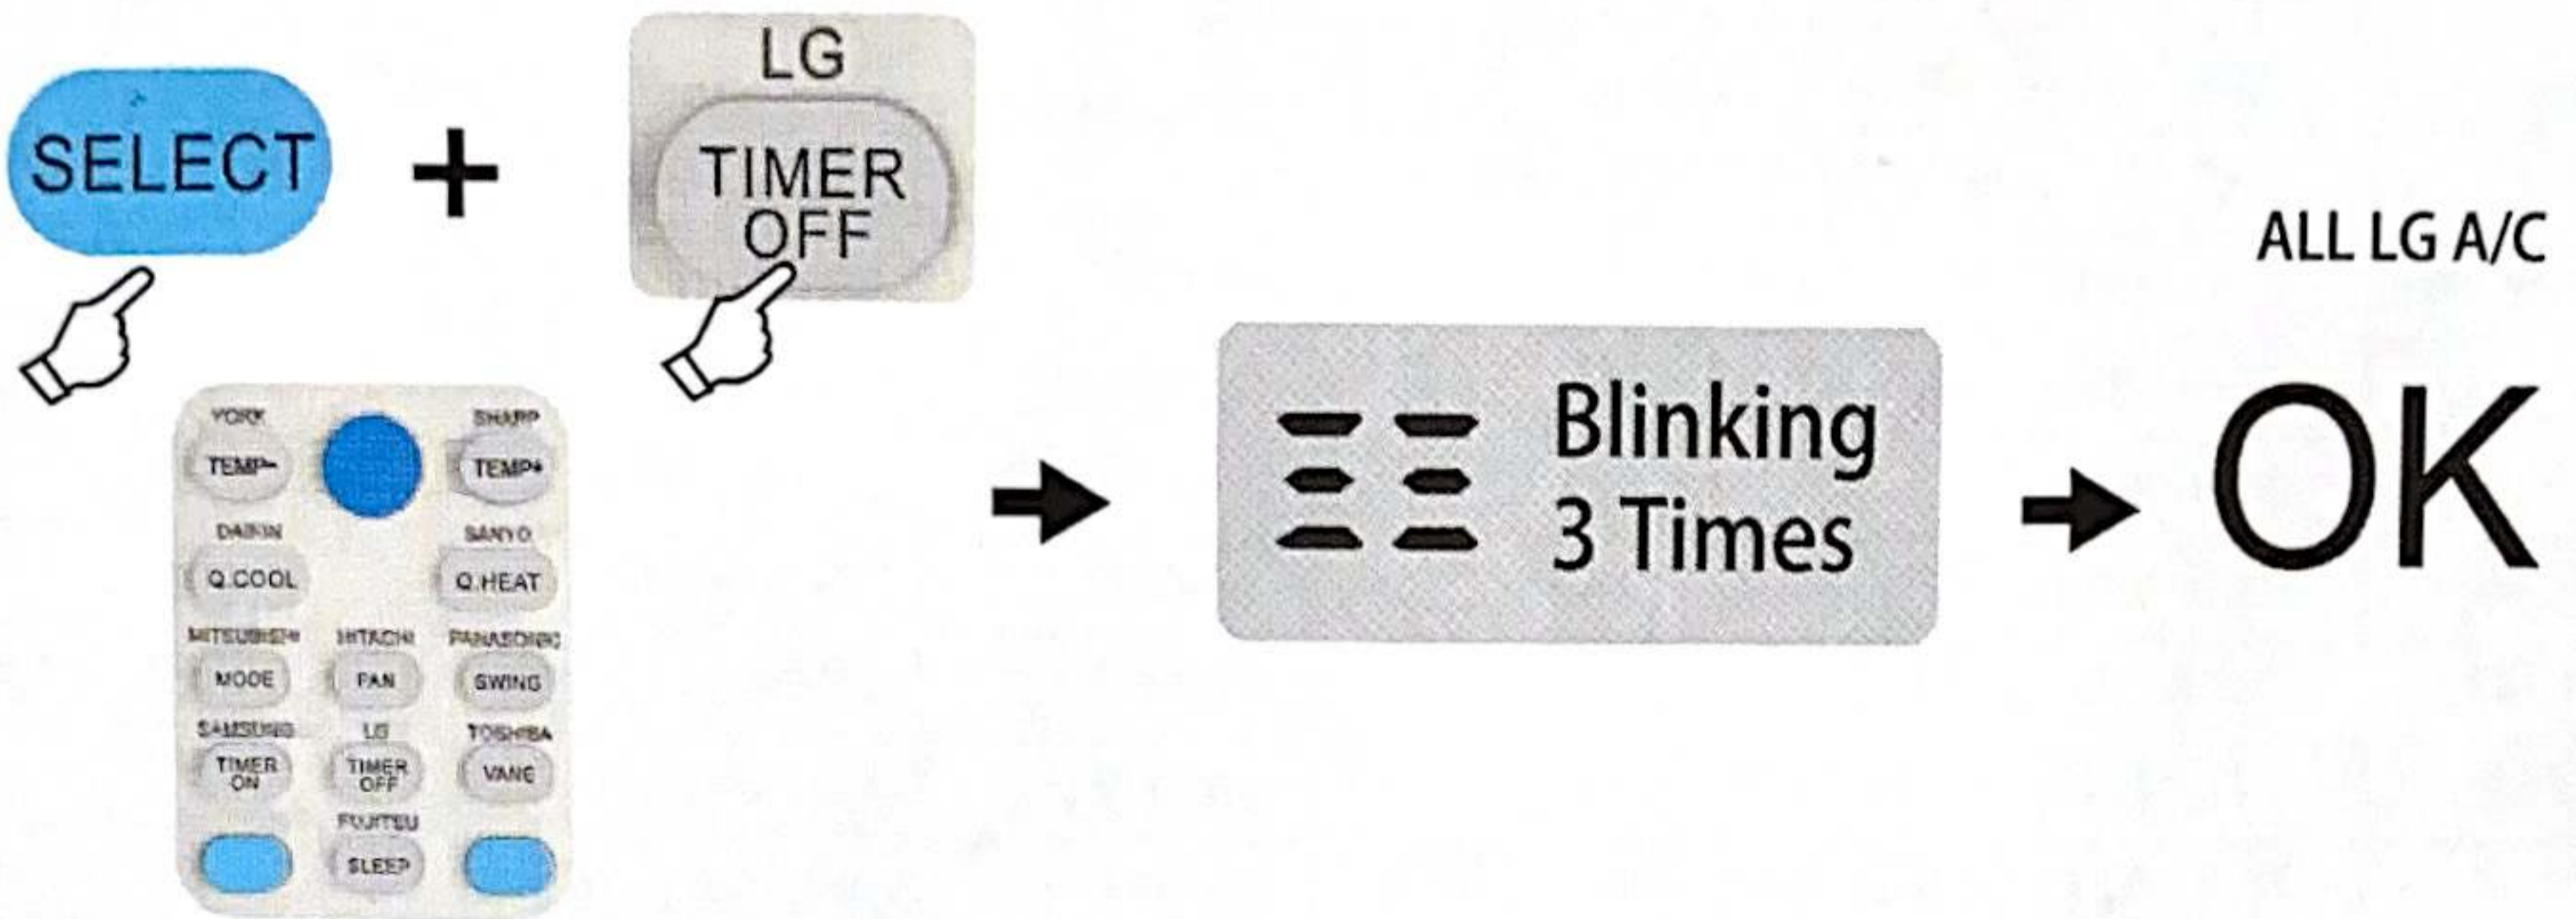

1. BRAND SEARCHING

FOR EXAMPLE, SET FOR LG A/C

2. BRAND CODE SETTING

FIND OUT CODES
FOR EXAMPLE 0288

Brand	Model Code
AUCOMA	0288-0296, 0462, 0601
AUX	0297-0300, 0451, 0474, 0475
BOEHA	0383, 0434, 0436, 0437
CARRIER	0203-0209, 0436-0458, 0482-0486
CHANGHONG	0301-0308, 0814, 0820
CHIGO	0379-0382, 0489, 0516, 0690, 0693

3. AUTO-SEARCHING

5 Seconds