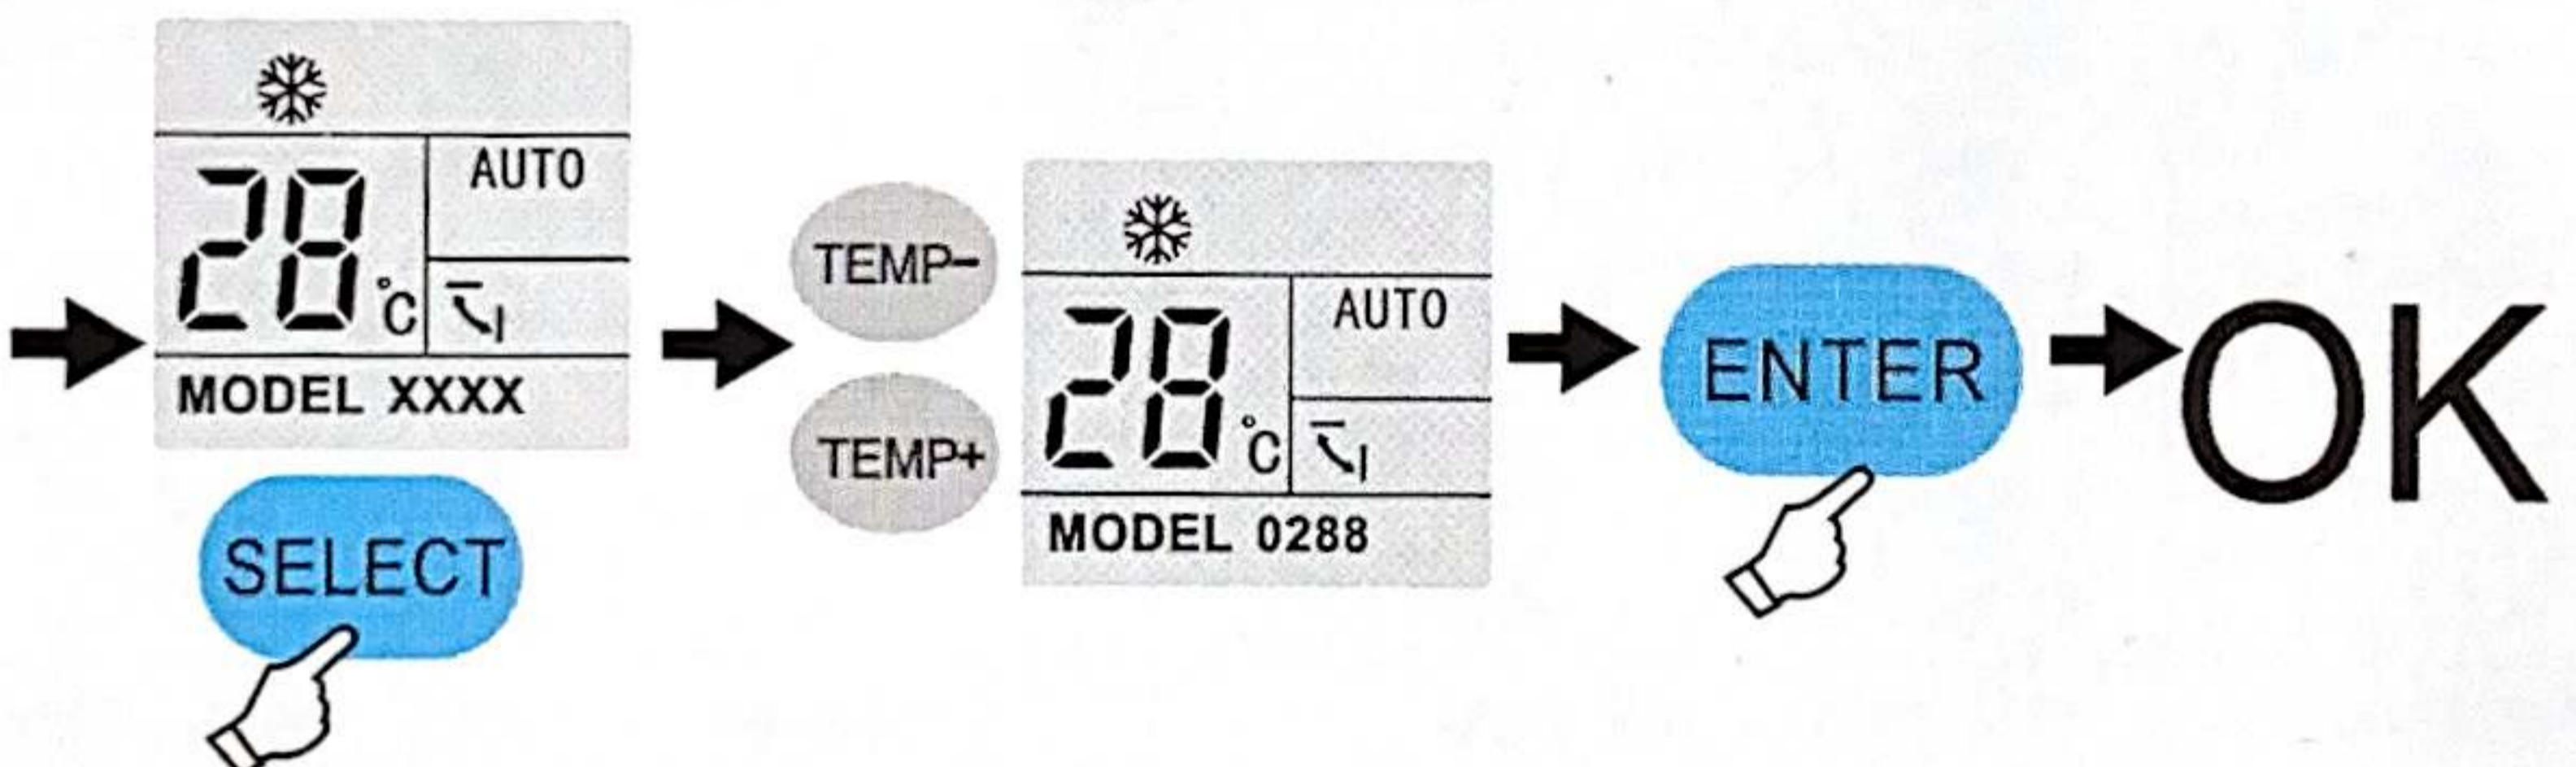

1. BRAND SEARCHING

FOR EXAMPLE, SET FOR LG A/C

2. BRAND CODE SETTING

FIND OUT CODES
FOR EXAMPLE 0288

Brand	Model Code
AUCOMA	0288-0296, 0462, 0601
AUX	0297-0300, 0451, 0474, 0475
BOEHA	0383, 0434, 0436, 0437
CARRIER	0203-0209, 0436-0458, 0482-0486
CHANGHONG	0301-0308, 0814, 0820
CHIGO	0379-0382, 0489, 0516, 0690, 0693