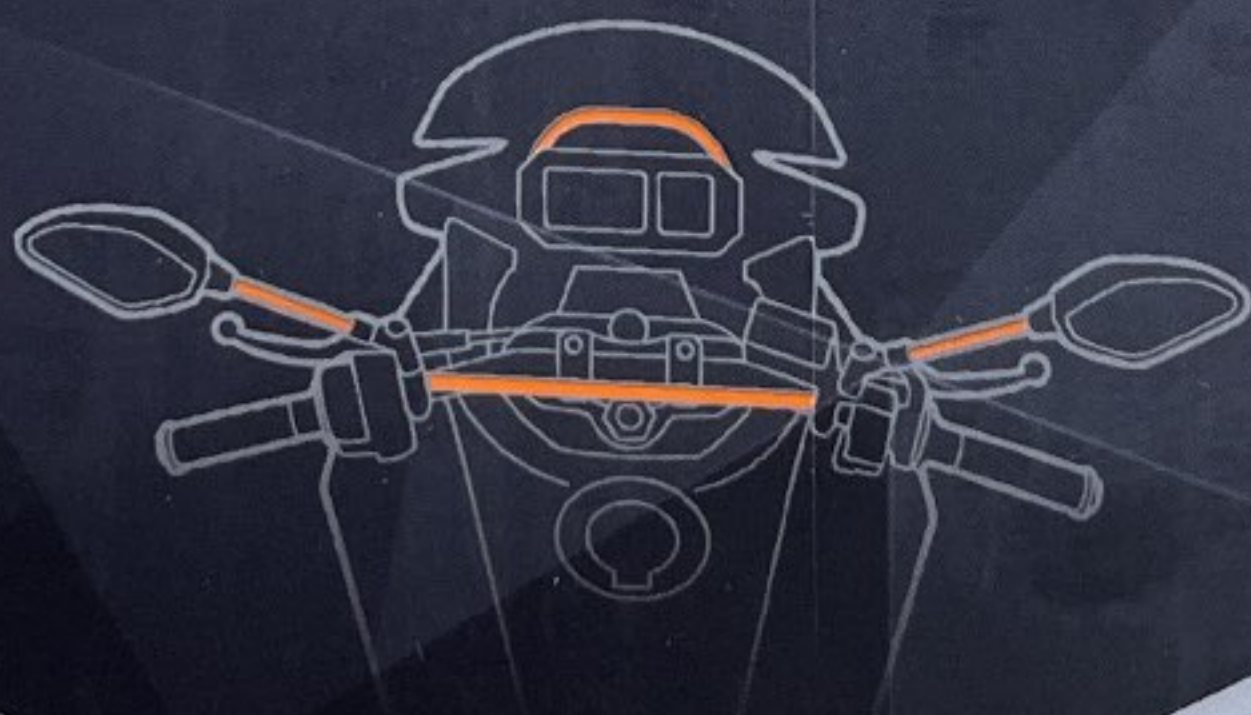

Art. 90560

OPTI-BAR

Attacco per specchietti e traversini

Mirror and crossbar fixing

**DUO
LOCK**

Patented

Adjustable

Ø9 ↔ 18mm