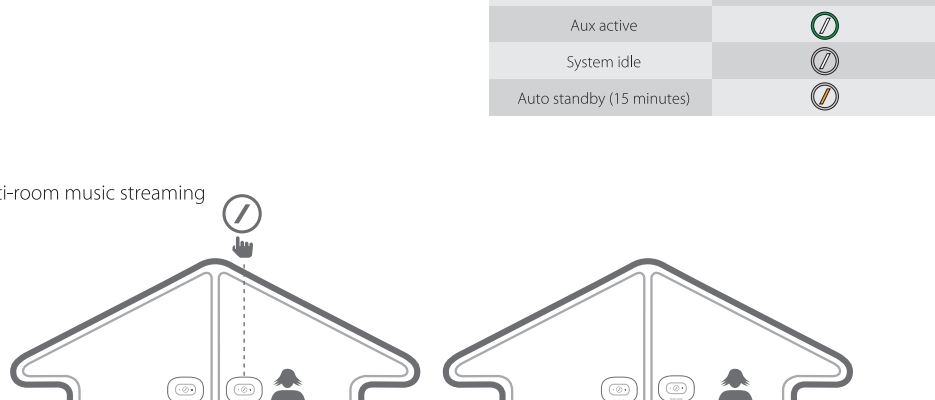

Multi-room music streaming