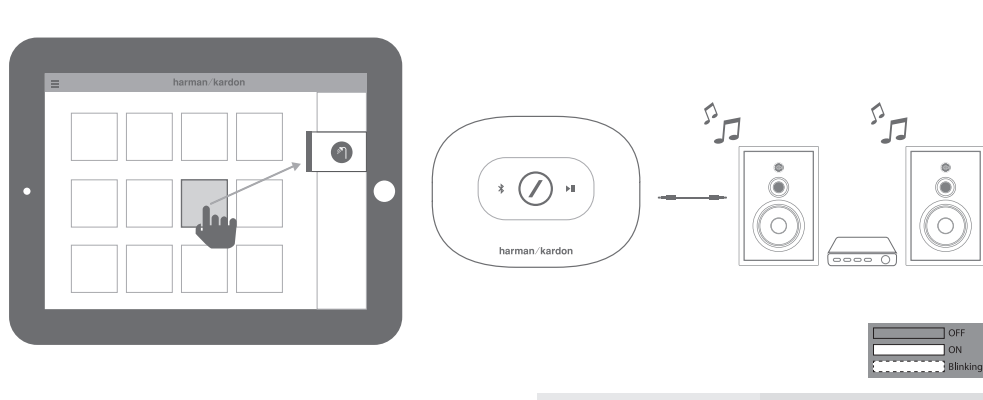

Wi-Fi streaming via Harman Kardon Controller app