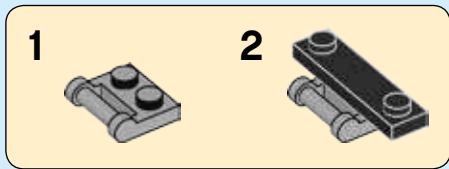

# 3 IN 1

A yellow shield-shaped icon containing the text "3 IN 1" in white, with a small blue and white LEGO brick below it.

[LEGO.com/creator](http://LEGO.com/creator)

1

2

1

2

2

3

4

5

6

8

9

10

11