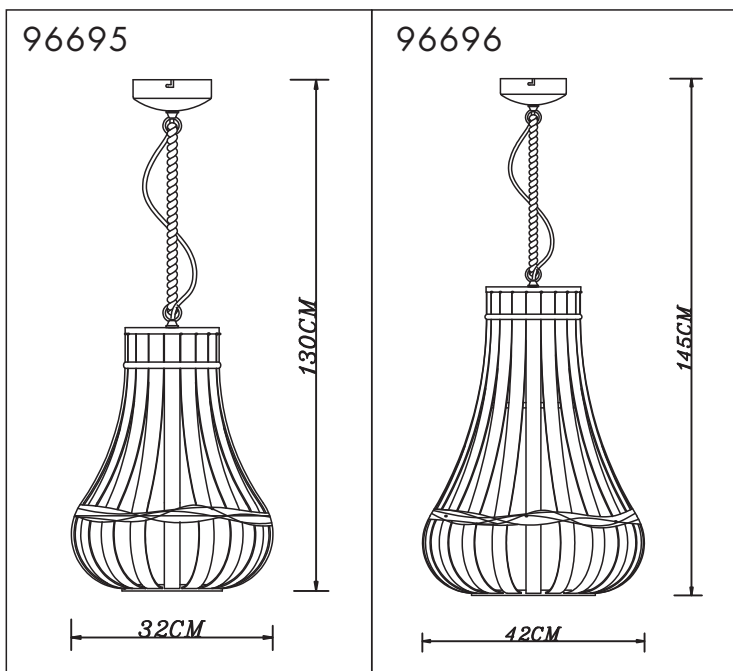

INSTRUCTION MANUAL

Excalibur HL Rope

Overall size:

  **STEP:6
NOT INCLUDED**