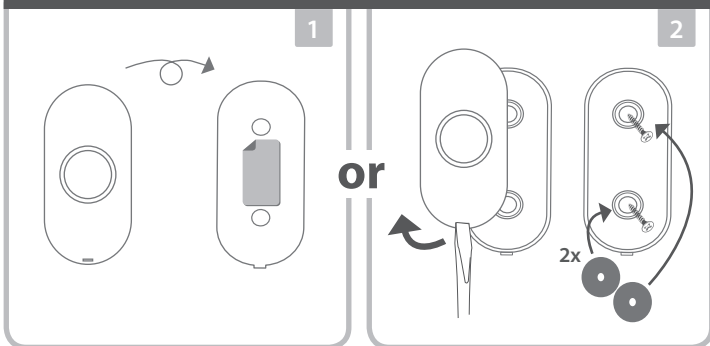

INSTALLATION | INSTALLATION | INSTALLATION | INSTALLATIE | INSTALLAZIONE | INSTALACIÓN