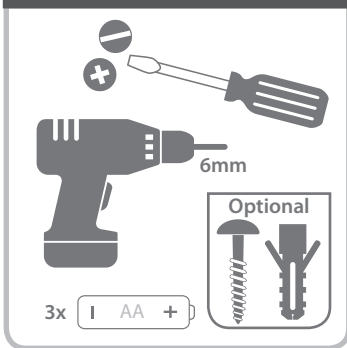

NEEDED TO START (EXCL.)