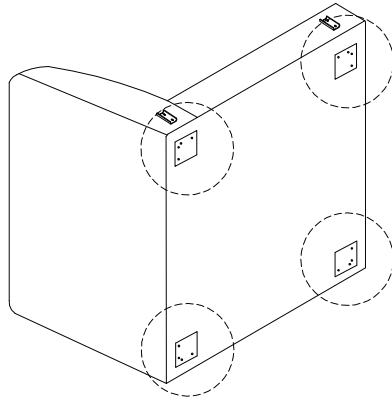

Assembly instructions for the armchair, including tool requirements, time, and personnel.

Tools: An icon shows an Allen key and a screwdriver inside a circle, and a power drill with a diagonal slash through it, indicating that a power drill is not required.

Time: A clock icon is shown next to the number **30'**, indicating an estimated assembly time of 30 minutes.

Personnel: A person icon is shown next to the number **2**, indicating that two people are required for assembly.

Warnings: Two warning triangles (a triangle with an exclamation mark) are present. The top one is connected to the tool icons, and the bottom one is connected to the floor icon.

A	B	C	D
			
x 1	x 1	x 1	x 4

E	F	G	H
			
5 x 25 x 16	x 4	M6 x 30 x 8	x 1

1

2

3

A

x 1

B

x 1