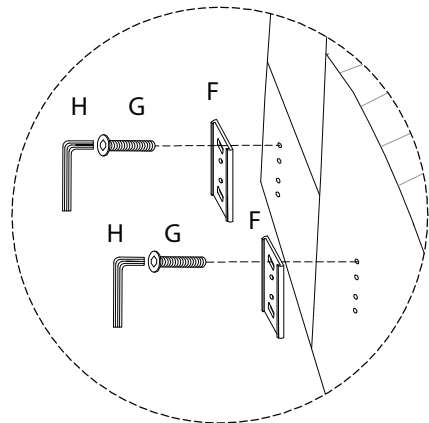

Assembly instructions for the armchair, including tool requirements, time, and personnel.

Tools: An icon shows an Allen key and a screwdriver inside a circle, and a power drill with a diagonal slash through it, indicating that a power drill is not required.

Time: A clock icon is shown next to the number **30'**, indicating an estimated assembly time of 30 minutes.

Personnel: A person icon is shown next to the number **2**, indicating that two people are required for assembly.

Warnings: Two warning triangles (a triangle with an exclamation mark) are present. The top one is connected to the tool icons, and the bottom one is connected to the floor icon.

A	B	C	D
			
x 1	x 1	x 1	x 4

E	F	G	H
			
5 x 25 x 16	x 4	M6 x 30 x 8	x 1

1

2

3

A

x 1

B

x 1