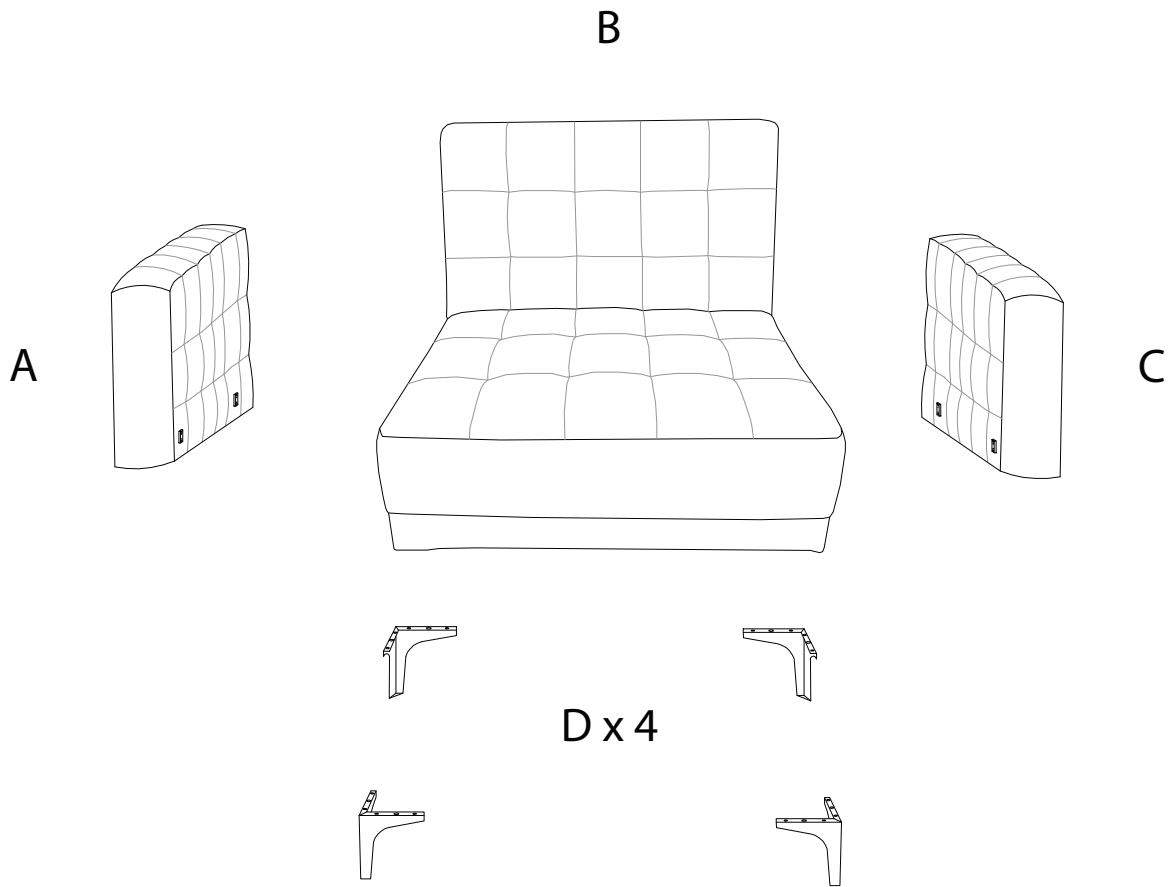

Assembly instructions for the armchair, including tool requirements, time, and personnel.

Tools: An icon shows an Allen key and a screwdriver inside a circle, and a power drill with a diagonal slash through it, indicating that a power drill is not required.

Time: A clock icon is shown next to the number **30'**, indicating an estimated assembly time of 30 minutes.

Personnel: A person icon is shown next to the number **2**, indicating that two people are required for assembly.

Warnings: Two warning triangles (a triangle with an exclamation mark) are present. The top one is connected to the tool icons, and the bottom one is connected to the floor icon.

A	B	C	D
			
x 1	x 1	x 1	x 4

E	F	G	H
			
5 x 25 x 16	x 4	M6 x 30 x 8	x 1

1

2

3

A

x 1

B

x 1