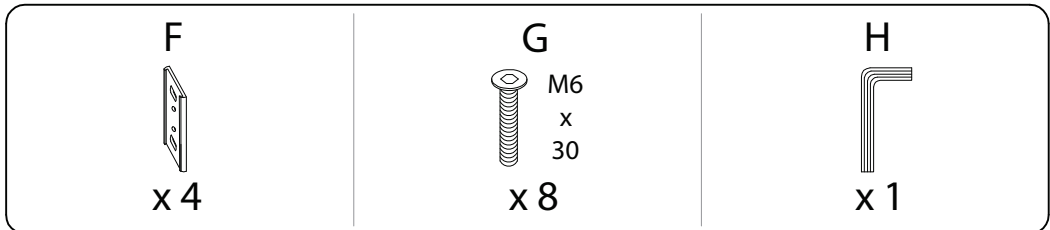

Assembly instructions for the armchair, including tool requirements, time, and personnel.

Tools: An icon shows an Allen key and a screwdriver inside a circle, and a power drill with a diagonal slash through it, indicating that a power drill is not required.

Time: A clock icon is shown next to the number **30'**, indicating an estimated assembly time of 30 minutes.

Personnel: A person icon is shown next to the number **2**, indicating that two people are required for assembly.

Warnings: Two warning triangles (a triangle with an exclamation mark) are present. The top one is connected to the tool icons, and the bottom one is connected to the floor icon.

A	B	C	D
			
x 1	x 1	x 1	x 4

E	F	G	H
			
5 x 25 x 16	x 4	M6 x 30 x 8	x 1

1

2

3

A

x 1

B

x 1