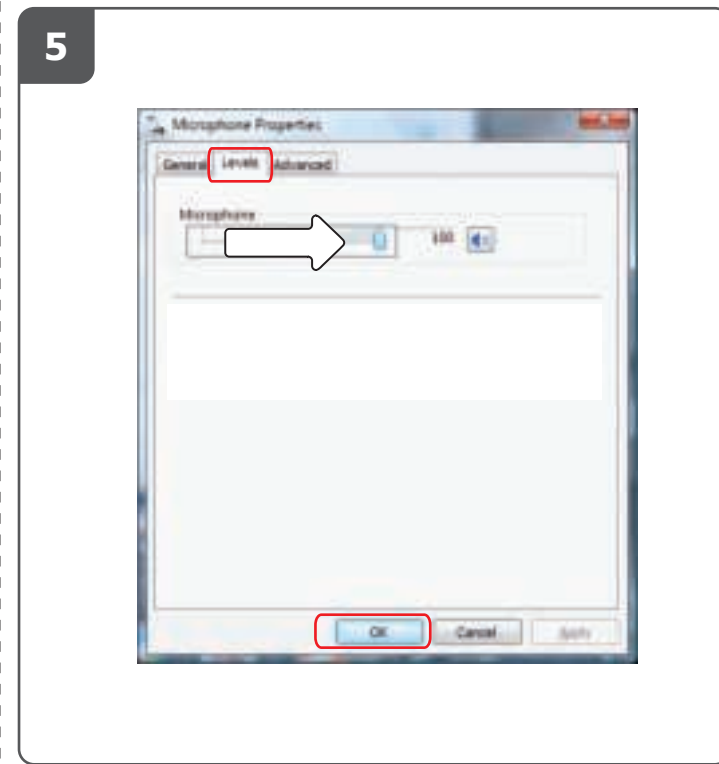

Quick Installation Guide

Pulsar Headset

16976

6

Windows XP

7

8

9