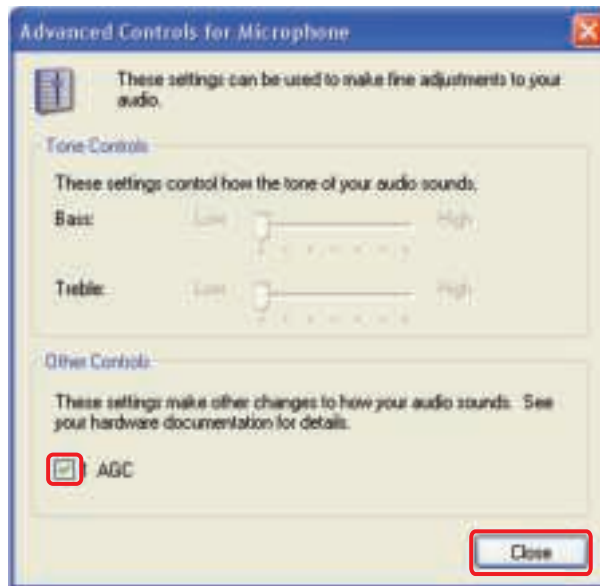

6

Windows XP

7

8

9

10

?

FAQ → trust.com/16976/faq