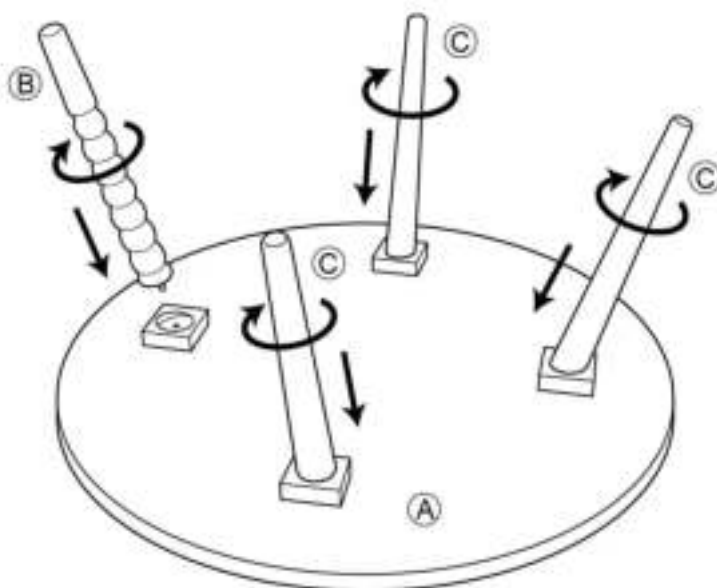

# ASSEMBLY INSTRUCTIONS

2200005 COFFEE TABLE ARABICA XL WALNUT

CAUTION : DO NOT TIGHTEN SCREWS COMPLETELY UNTIL ALL THE SCREWS ARE FIXED IN THE CORRECT POSITION. TO MAINTAIN YOUR PRODUCT, WE RECOMMEND THAT YOU TAKE EXTRA CARE BY USING COASTERS FOR PROTECTION AND IN CASE OF SPILLING, CLEAN DIRECTLY.

**1**

**2**