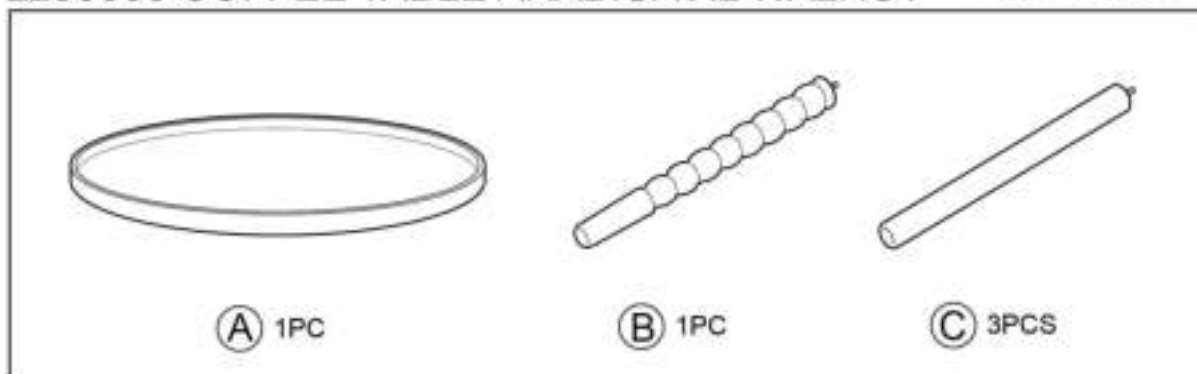

# ASSEMBLY INSTRUCTIONS

2200005 COFFEE TABLE ARABICA XL WALNUT

CAUTION : DO NOT TIGHTEN SCREWS COMPLETELY UNTIL ALL THE SCREWS ARE FIXED IN THE CORRECT POSITION. TO MAINTAIN YOUR PRODUCT, WE RECOMMEND THAT YOU TAKE EXTRA CARE BY USING COASTERS FOR PROTECTION AND IN CASE OF SPILLING, CLEAN DIRECTLY.