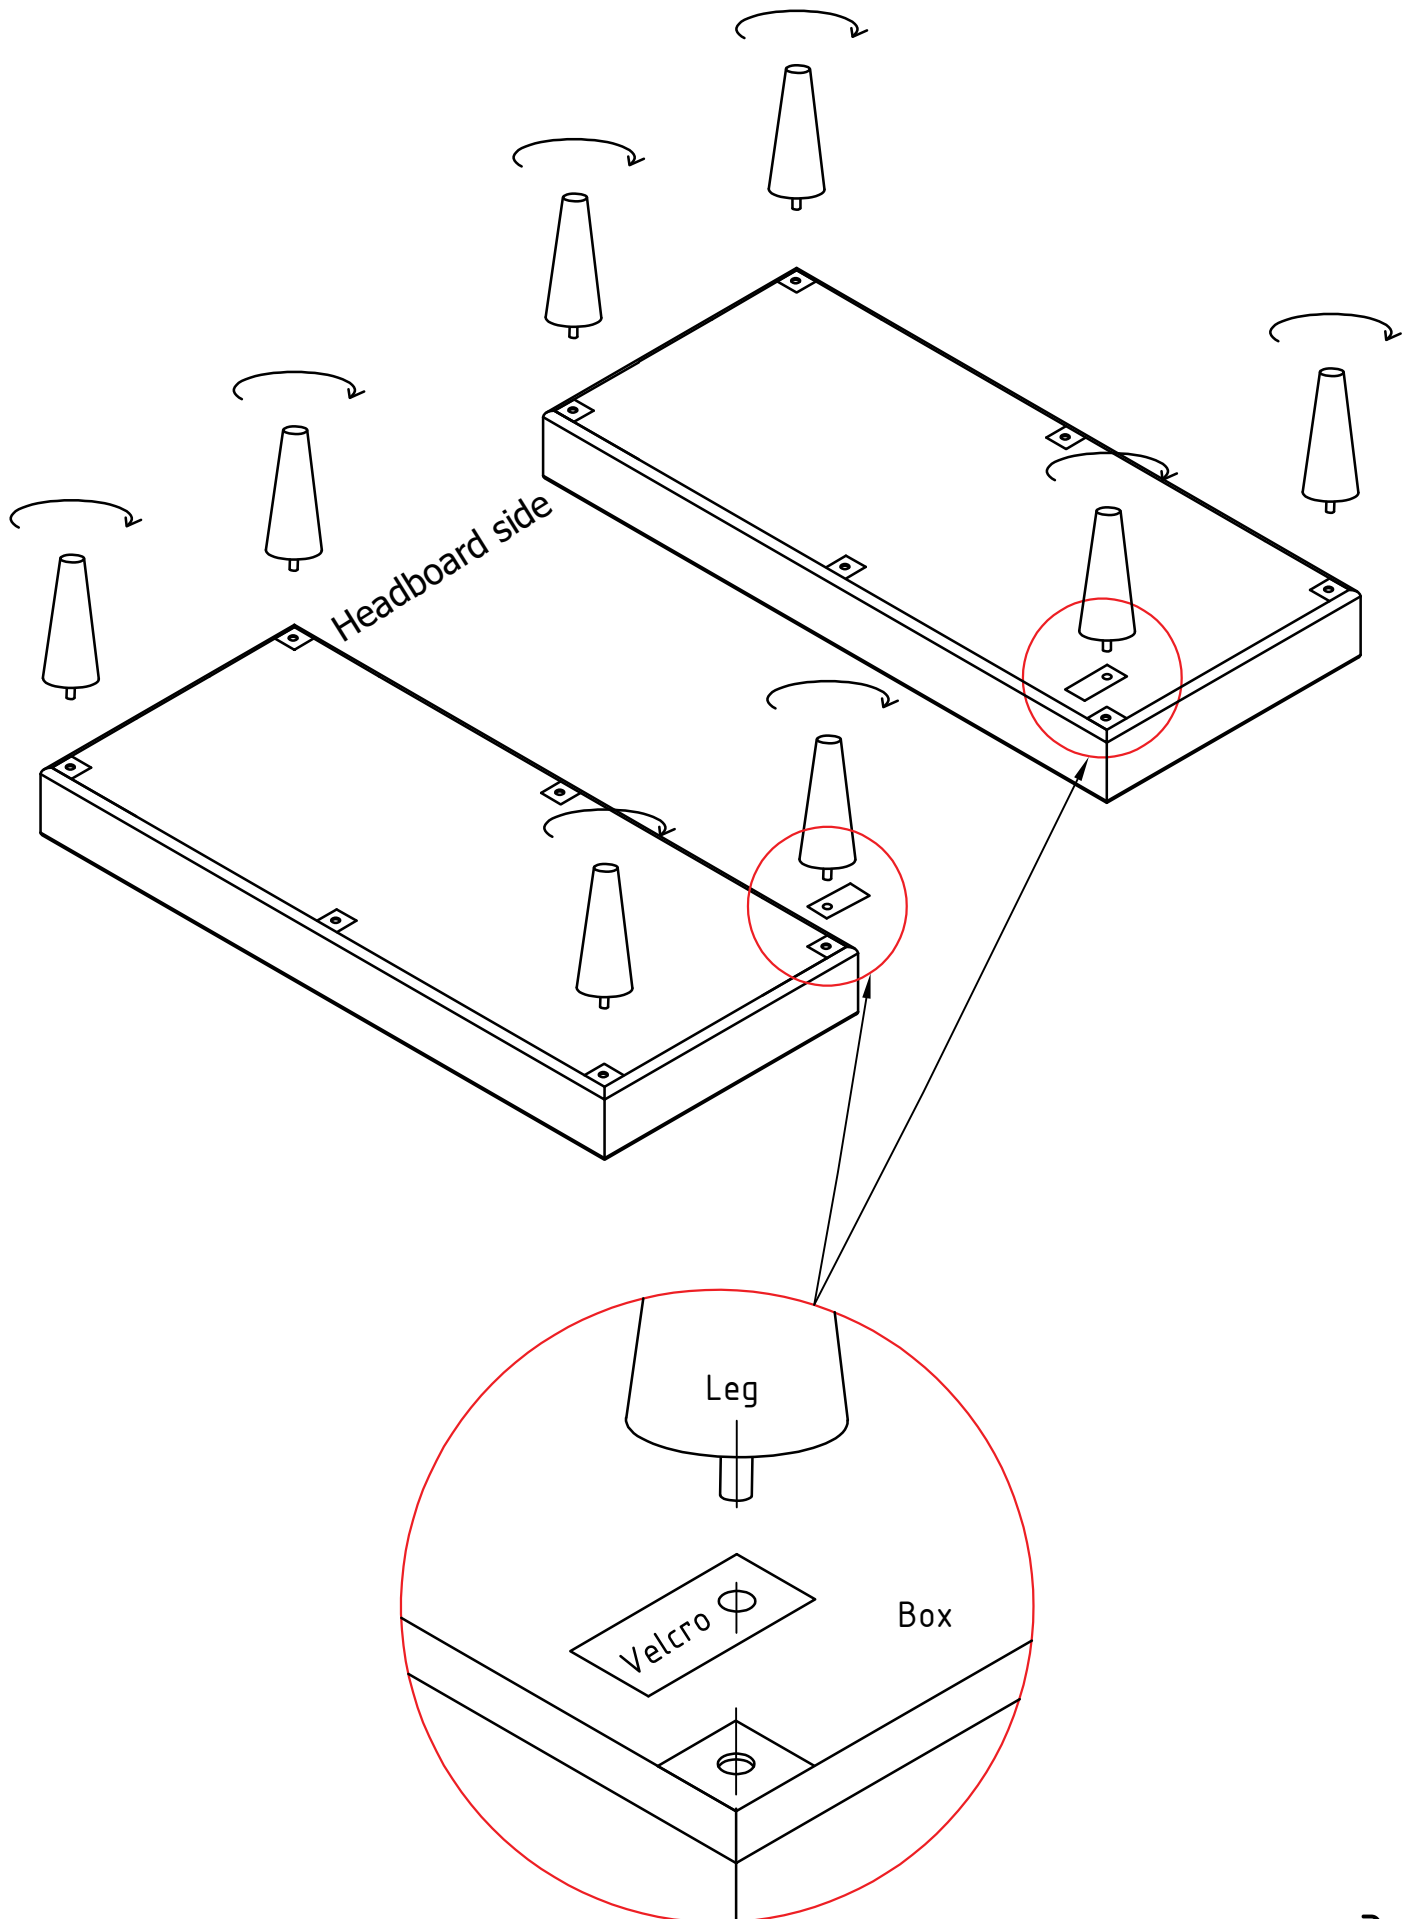

30 min

Assembly instruction Ambra / Cisano

CAUTION!
Unfold carefully do
not use knife

2x

2x

2x

2x

- 1-Box
- 2-Box
- 3-Mattress Core
- 4-Headboard
- 5-Cover For Mattress

CAUTION!
Unfold carefully do
not use knife

Unpacking

Step 1

Step 2

Step 3

2

72h

Ambra bed with eight legs

Cisano bed with twelve legs

③ Mattress in cover

1 + 2 = Headboard installation

2 x

Connecting of box Velcro

① + ② + ③ = Full set