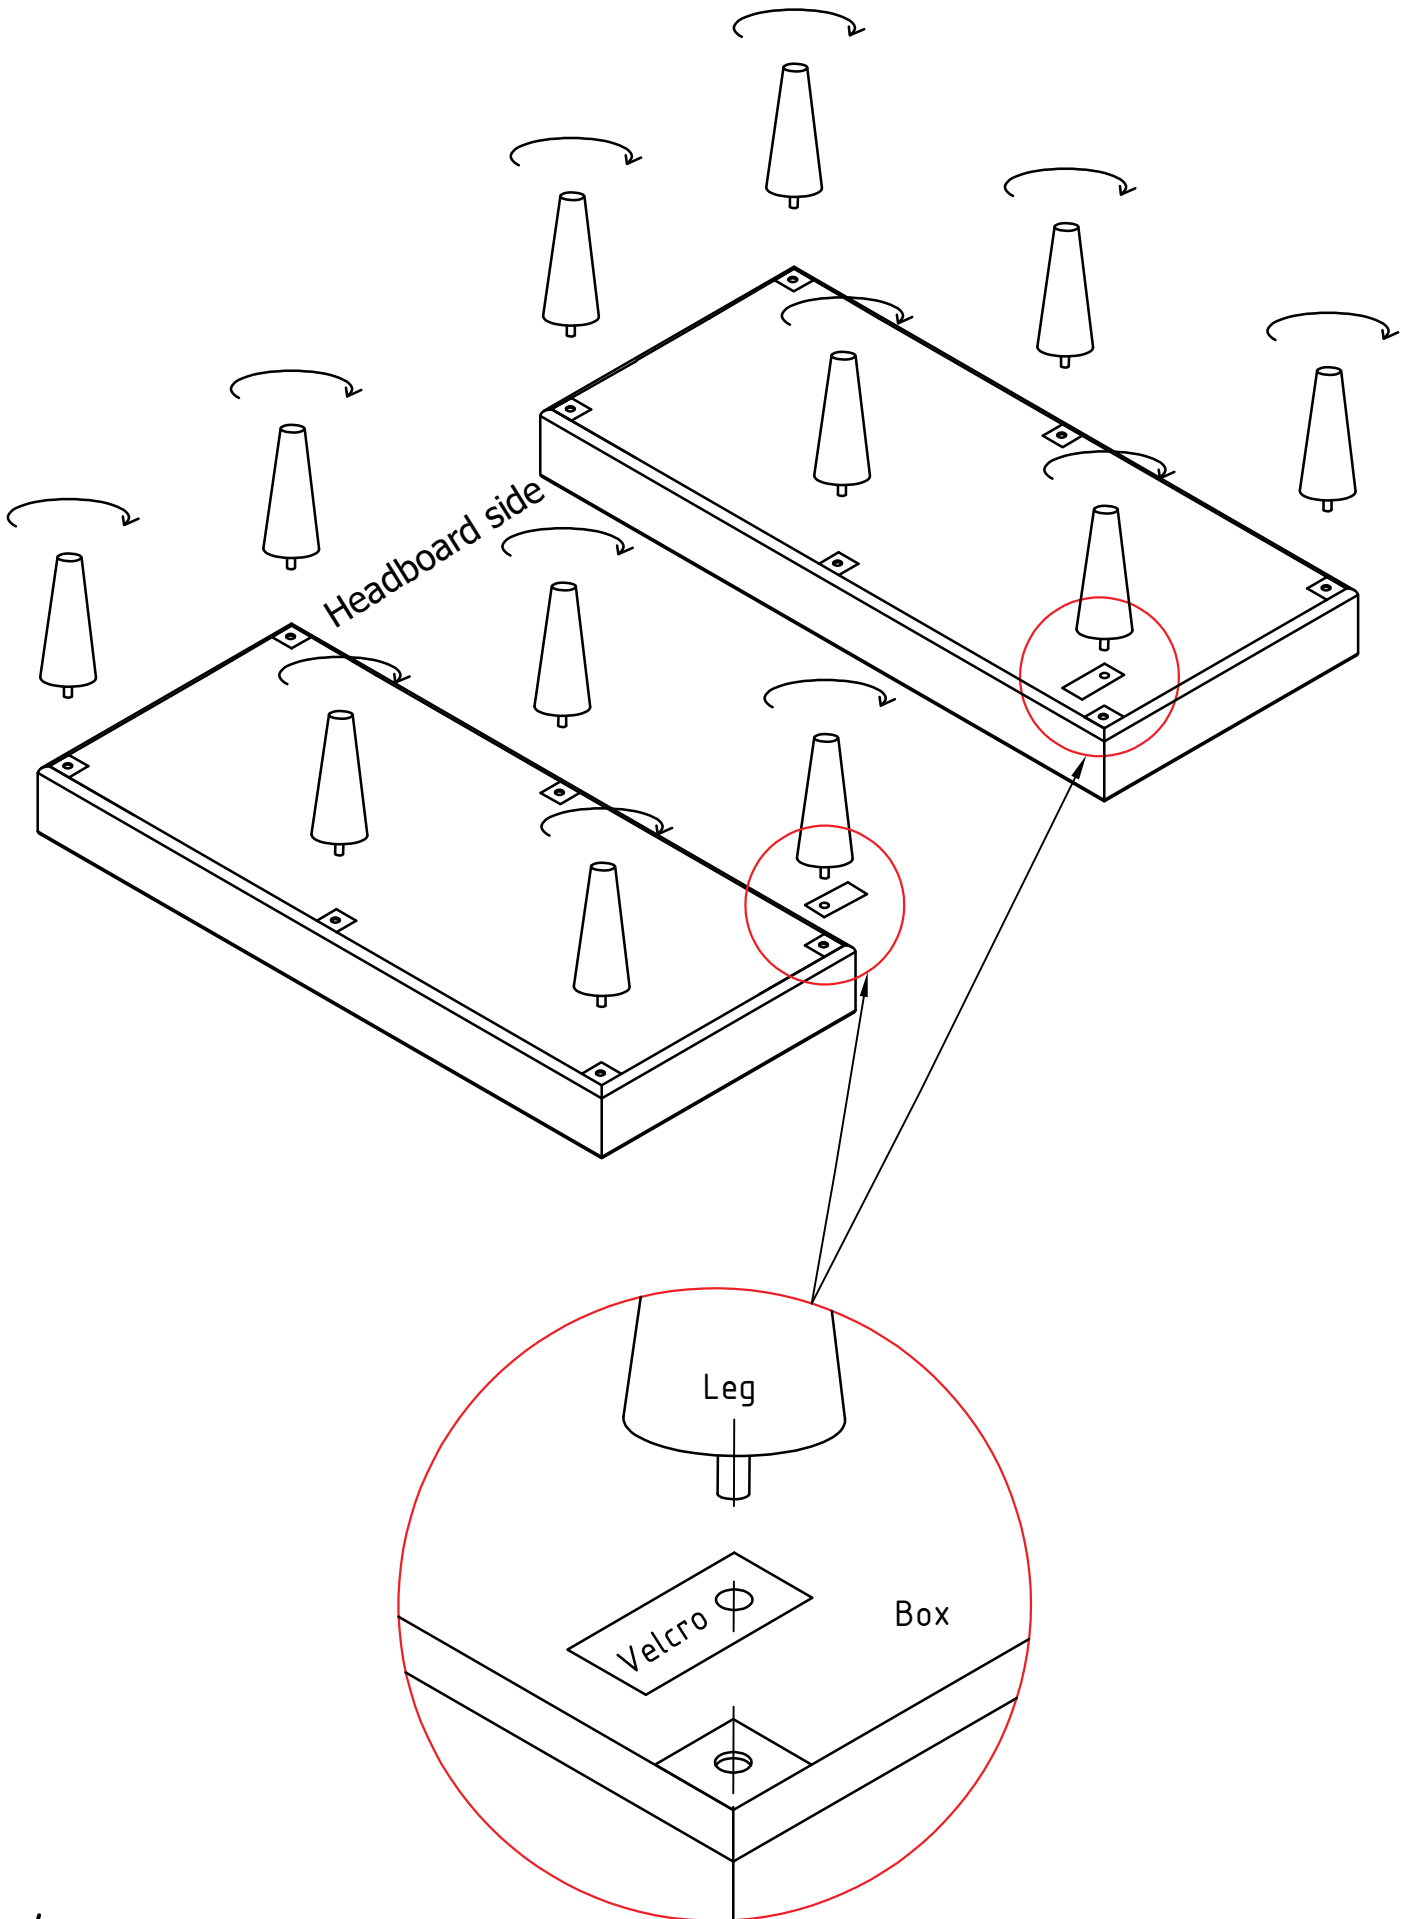

30 min

Assembly instruction Ambra / Cisano

CAUTION!
Unfold carefully do
not use knife

2x

2x

2x

2x

- 1-Box
- 2-Box
- 3-Mattress Core
- 4-Headboard
- 5-Cover For Mattress

CAUTION!
Unfold carefully do
not use knife

Unpacking

Step 1

Step 2

Step 3

2

72h

Ambra bed with eight legs

Cisano bed with twelve legs

③ Mattress in cover

1 + 2 = Headboard installation

2 x

Connecting of box Velcro

① + ② + ③ = Full set