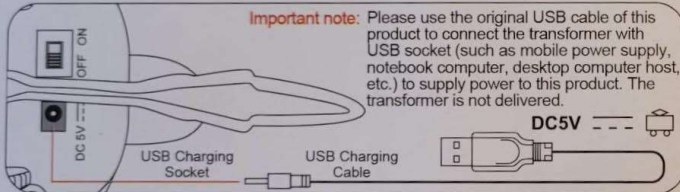

BATTERY PRECAUTIONS

- The product uses a non replaceable 3.7V lithium battery;
- The rechargeable battery must be charged under the supervision of an adult;
- When the rechargeable battery is charging, the toy switch should be turned off;
- The power supply terminal shall not be short circuited;
- Cannot be connected to more than the recommended number of power sources;
- The USB cable shall be inspected regularly to see if its wire, plug, shell and other parts are damaged. If any damage is found, it shall be stopped using until it is repaired.

Important note: Please use the original USB cable of this product to connect the transformer with USB socket (such as mobile power supply, notebook computer, desktop computer host, etc.) to supply power to this product. The transformer is not delivered.

DC5V

SPECIFICATIONS & COLORS OF CONTENTS MAY VARY FROM ILLUSTRATIONS.

MADE IN CHINA
NO.QC-1Y

PRECAUCIONES:
PELIGRO DE AHOGARSE. Contiene partes pequeñas, No recomendado para niños menores de 3 años.

WARNING:
NOT SUITABLE FOR CHILDREN UNDER 3 YEARS DUE TO SMALL PARTS