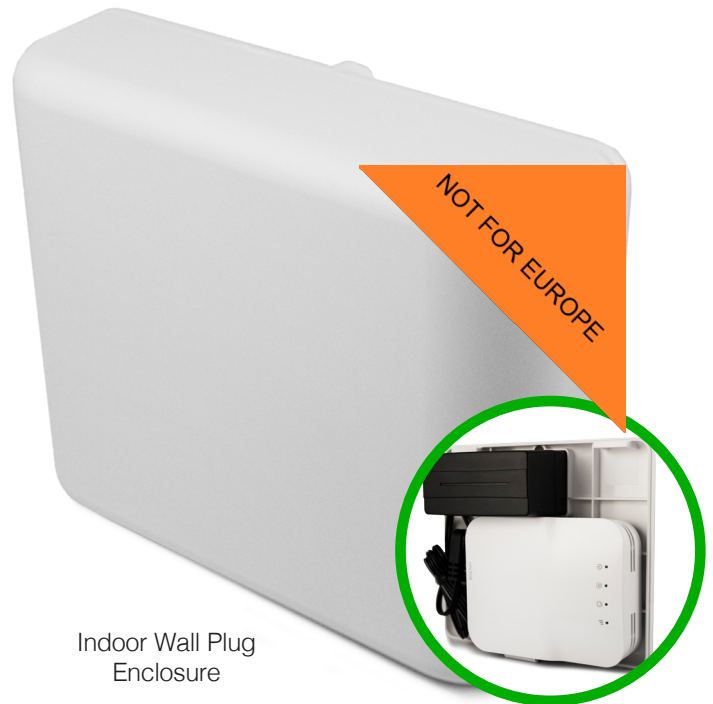

OPEN-MESH

WWW.OPEN-MESH.COM

OM Series Enclosures

MODULAR INSTALLATION

Open-Mesh OM Series enclosures are designed to work seamlessly with OM Series access points for professional modular WiFi installations in virtually any environment.

With Open-Mesh enclosures and access points, you can deploy enterprise-grade wireless networks at a fraction of the time and cost of traditional networks.

Indoor Wall Plug Enclosure

designed to fit

Indoor Ethernet Jack Enclosure

Indoor Ceiling Enclosure

Outdoor Wall/Pole Enclosure

A PERFECT FIT

Open-Mesh makes it easy to get wireless coverage exactly where you need it. With a series of easy-to-use enclosures, you can put your access points on a wall, a ceiling, a pole, a roof, an ethernet jack, and countless other places. Open-Mesh enclosures are designed specifically for tiny, powerful OM Series access points to blend in seamlessly in any office, hotel, warehouse or apartment block. You see the wireless network—not the access point.