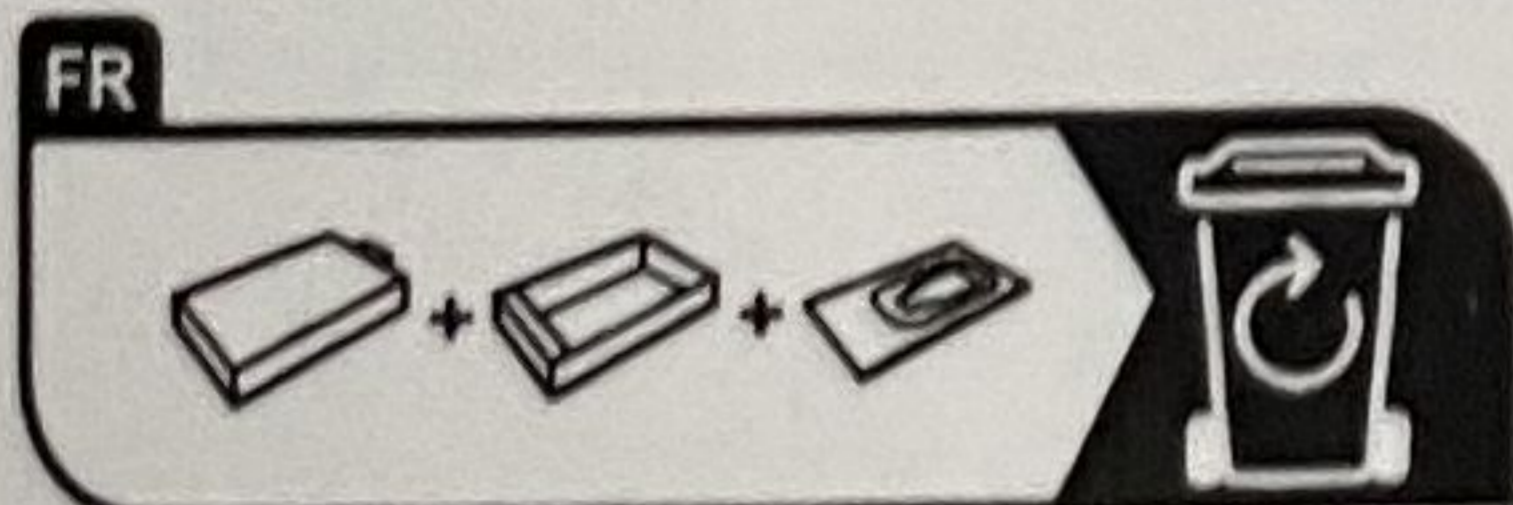

I 008

SUPERVOOC 80W Power Adapter

Model: VCB8JAEH

Color: White

input: 100-240V ~ 50/60Hz, 2.0A;

output: 5.0V= 2.0A 10.0W or 5.0-11.0V= 7.3A (MAX)80.0W(MAX)

OnePlus Technology (Shenzhen) Co., Ltd.

18C02, 18C03, 18C04 and 18C05,

Shum Yip Terra Building, Binhe Avenue North,

Futian District, Shenzhen, Guangdong, China

The importer:

Reflection Investment B.V.

Hofplein 20, 3032AC Rotterdam, the Netherlands

Designed by OnePlus

www.oneplus.com

Made in China

Per informazioni
sulla raccolta
dell'imballaggio
leggi QR