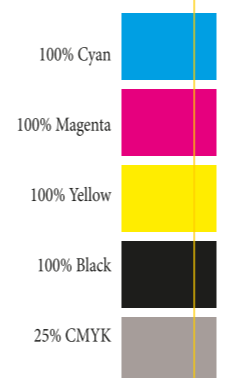

CALIBER

CALIBER

CALIBER

Digital Alarm clock

Radio alarm
Buzzer alarm

With DAB+ Radio
Automatic scan

Size: 200mm x 100mm x 107mm

dab+

HCG012QIDAB-BT

STEREO ALARM CLOCK RADIO WITH DAB+ TUNER, Qi WIRELESS CHARGING PAD AND BLUETOOTH®

*Phone not included

SPECIFICATIONS:

- Large LCD display
- Digital PLL tuner
- 20 presets FM / DAB+
- RDS EON radio function
- Dual alarm clock radio
- Wake up to radio or buzzer
- Snooze function
- Sleep timer
- Wireless Bluetooth® technology (Up to 10m range - Bluetooth v4.2)
- Supports A2DP & AVRCP profile (for optional wired connection, cable not incl.)
- Built-in 3.5mm audio input socket
- Wireless charging pad 10 Watt (Qi certified)
- USB power charging 5V 1A
- Power supply: 100~240V 50/60Hz
- Dimensions: 200(W) x 100(D) x 107(H) mm

CALIBER

Qi CERTIFIED:
Any phone that can work with the Qi standard is compatible with this Qi charger, regardless of manufacturer or brand. Check the technical specifications of your phone to see if it supports Qi. The 'Qi' symbol is a trademark of the Wireless Power Consortium

WWW.CALIBEREUROPE.COM

CALIBER EUROPE BV · Kortakker 10 · 4264 AE Veen · The Netherlands · Tel: +31 416-699 000