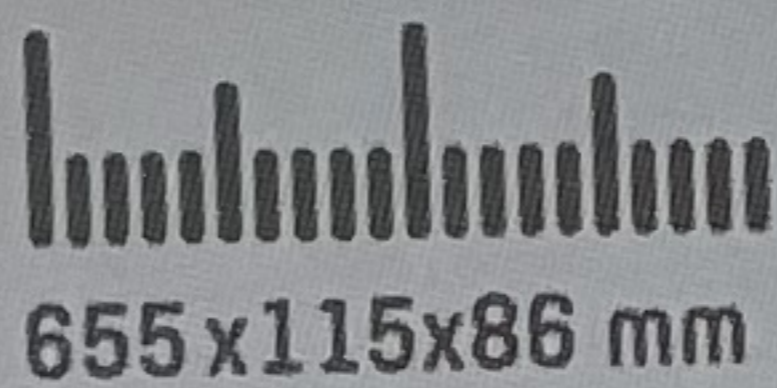

Ra > 80

G13

socket

up to
65%
Less energy *

* Compared to TLD

120°

4.000K

50.000h

1x

655x115x86 mm

<2s

15W

Art.-Nr.: 2400201_01

SHADA
Molenmakershoek 28
NL-7328 JK Apeldoorn
The Netherlands
info@shada.nl
WEEE

NL: 3505 - D: 37281017 - AT: 40133 - ES: 7020