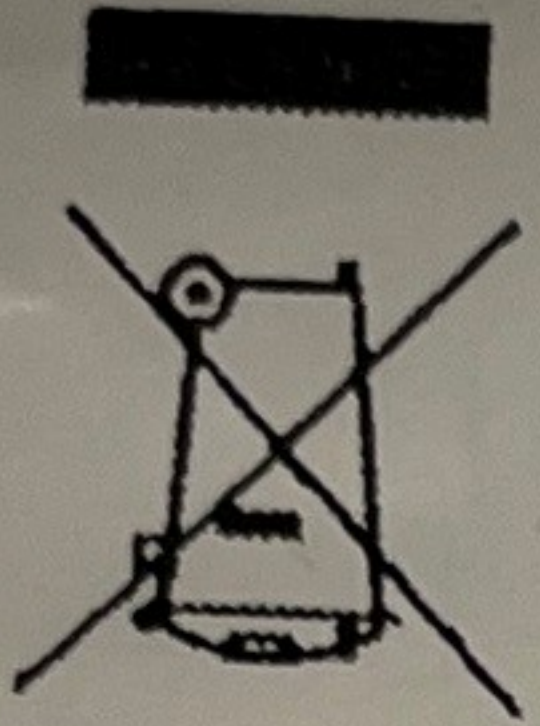

Použití symboly / Stosowane symbole

For indoor use only

Goobay by Wentronic GmbH,  
Pillmannstraße 12, 38112 Braunschweig, Germany,  
www.mygoobay.com, Made in China

Power adapter, white - Safety plug (type F, CEE  
7/7) > US/Japanese female (Type B, NEMA 5-15, 3  
-pin)