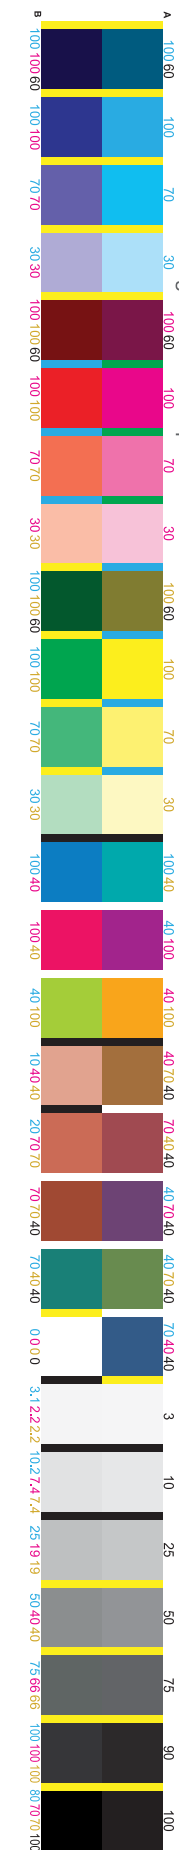

CHANGES

Orig. Arena#: 420-242-510-500
New Arena #: 420-242-510-500 R01 <(brent oliver)
Date / Initiator: 10-03-22 / CREATIVE
1. Initial layout - pre-gate 5
New Arena #: DOES NOT CHANGE <(brent oliver)
Date / Initiator: 10-17-22 / Manuel Gil
1. Added AP#
New Arena #: 420-242-510-500 RA <(brent oliver)
Date / Initiator: 11-28-22 / CREATIVE
1. Updated product renders.