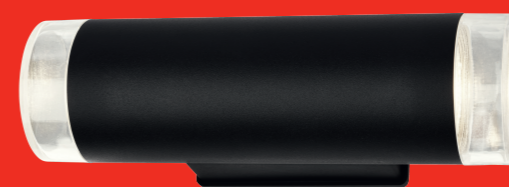

LED

2x LED GU10 4,7 W
400 lm

Neutral white
4000 K