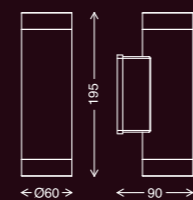

Art.-Nr. 3072025

LED

2x LED GU10 4,7 W
400 lm

Neutral white
4000 K

IP44

LED

2x LED GU10 4,7 W
400 lm

Neutral white
4000 K

BRILO®
OUTDOOR