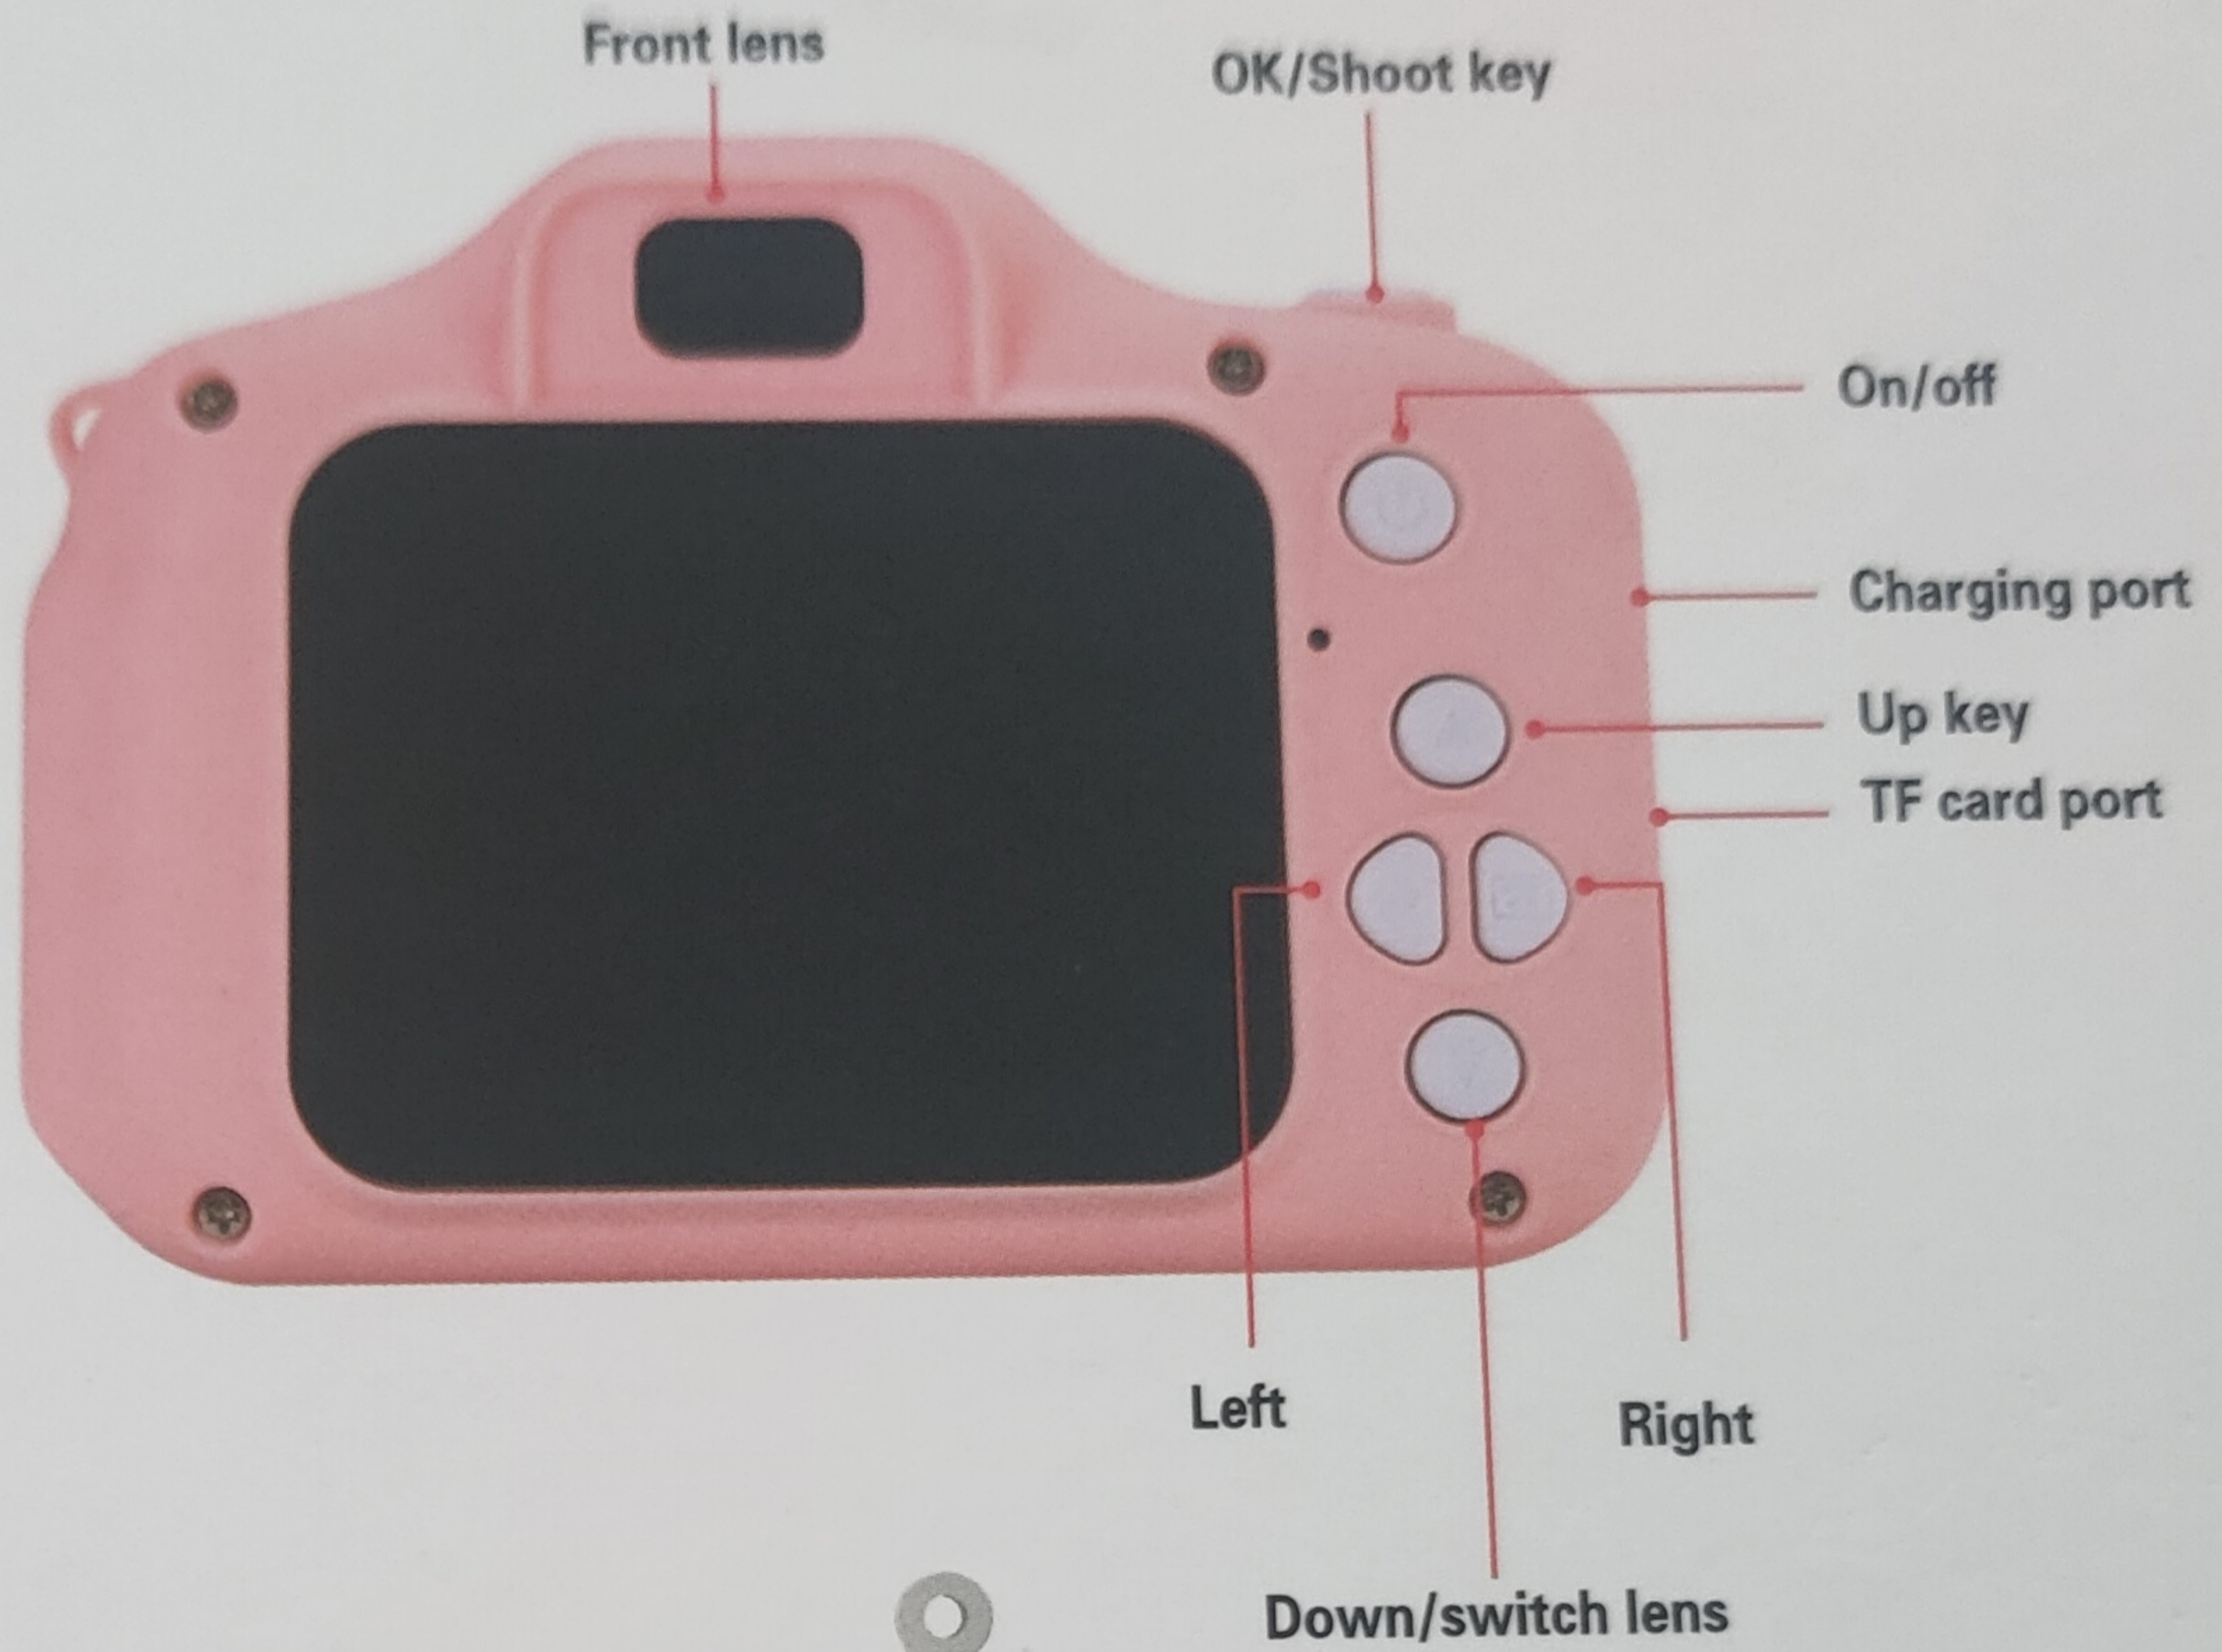

KIDS CAMERA

SPECIFICATIONS

SIZE	10X5X7
SCREEN SIZE	2 INCH
CAHRGING TIME	3 HOURS
PIXELS	12 MPX
PHOTO QUALITY	1080P CAMERA
WEIGHT	107 GRAM
COLOR	PINK/BLUE/WHITE
AUTOFOCUS	YES
PHOTO FUNCTION	YES
VIDEO FUNCTION	YES
GAMES	YES

ACCESSORIES

- 1x CAMERA
- 1x USB CABLE
- 1x LANYARD
- 1x MANUAL

Please note: Under 6 years
of use under supervision

CE RoHS