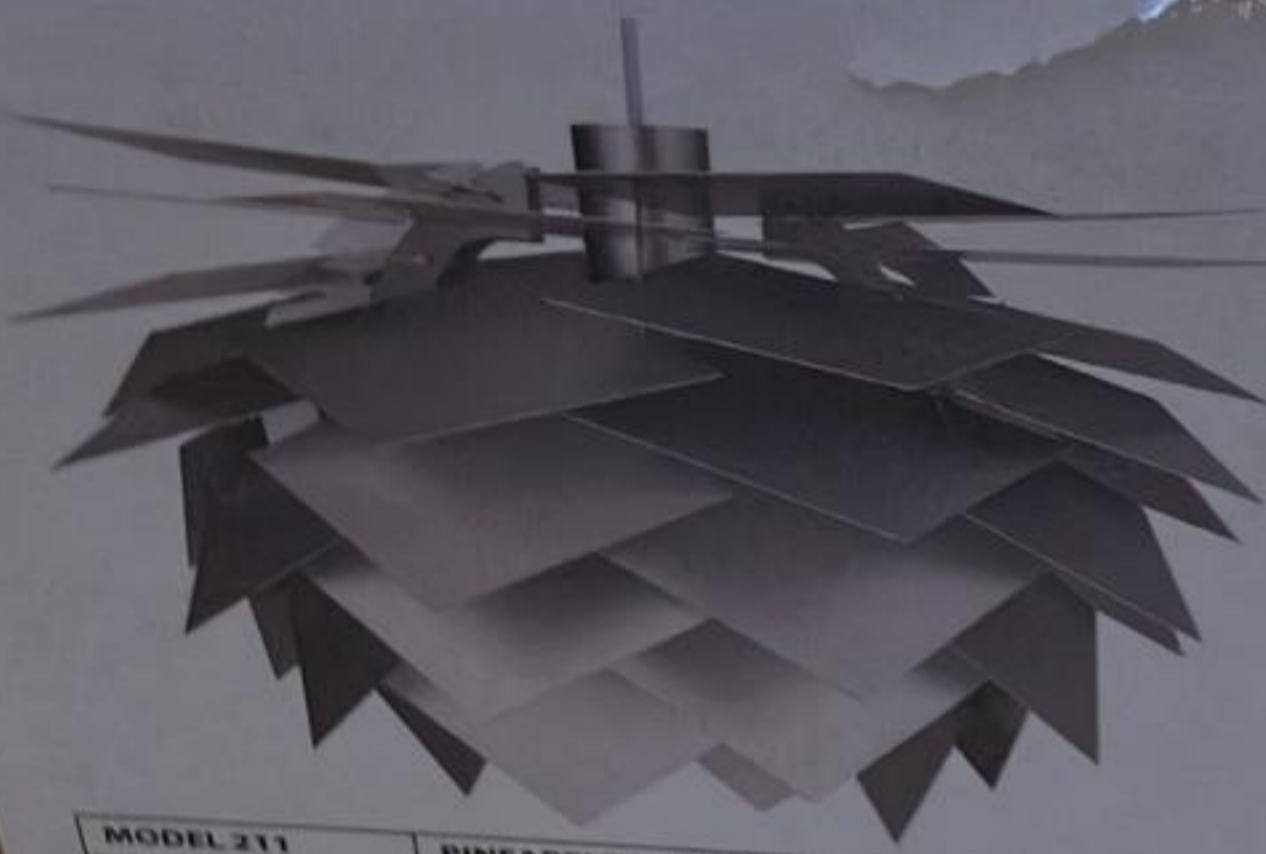

**THIS
SIDE
UP**

5 704709 060604

DYBERG-LARSEN

MODEL 211	PINEAPPLE ALUMINIUM
DIMENSIONS	Ø 500mm H: 400mm
LIGHT SOURCE	E27 MAX 60W
MATERIAL BODY	ALUMINIUM
MATERIAL SHADE	ALUMINIUM
SURFACE	SEMI MAT
WIRE	3 M TEXTILE
DESIGN	FRANK KERHJ
PRODUCED BY:	DYBERG-LARSEN DENMARK

CE FK

211 PINEAPPLE