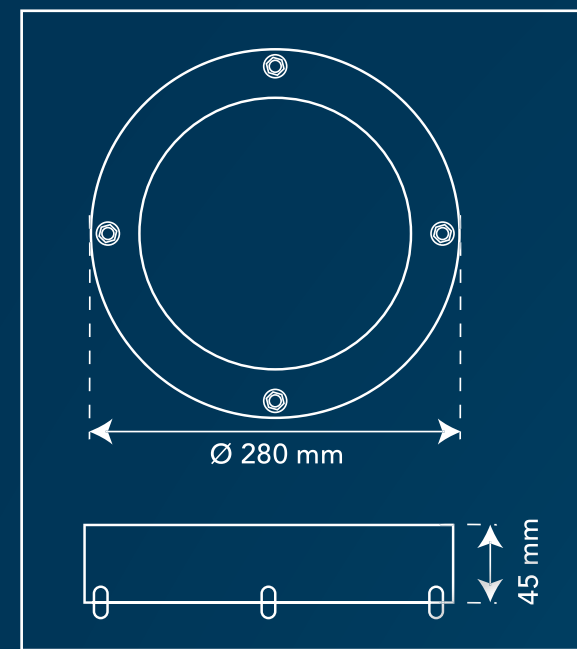

300x60x300mm

EN LED ceiling light DE LED Deckenleuchte FR Plafonnier LED de salle de bain NL LED Plafondlamp ES Luz LED de cuarto de baño IT Plafoniera LED da bagno SV LED badrumsbelysning PL Oswietlenie LED w łazie