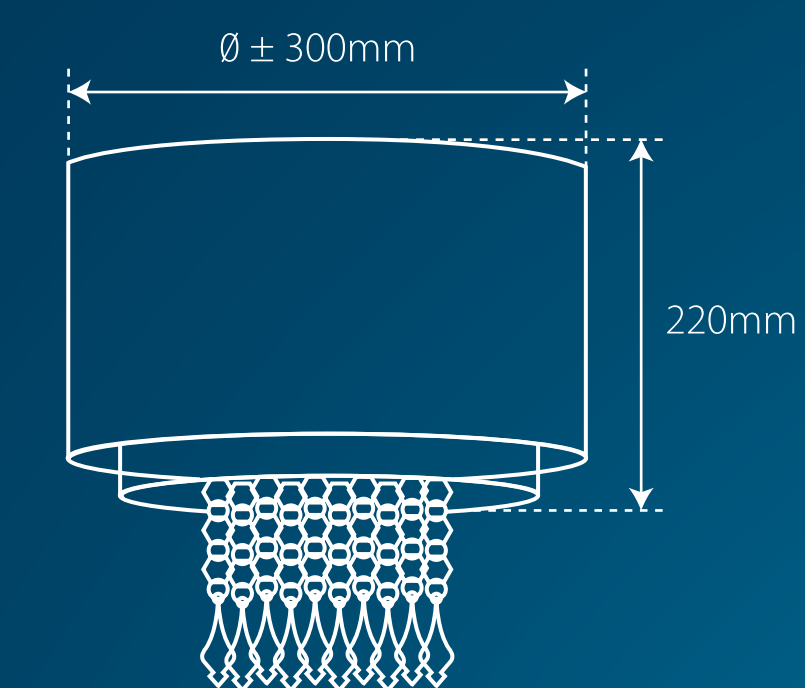

S smartwares®

Easy to mount

Sparkling ornaments

Fits in any room

S smartwares®