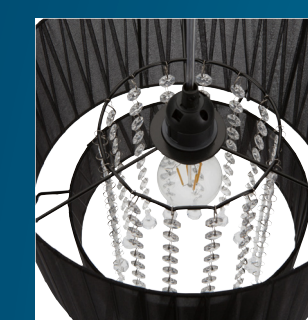

Fits in any room

S smartwares®