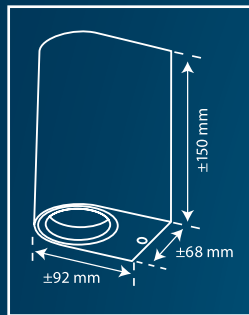

105x80x160mm

smartwares®

10.010.51

LED outdoor wall light

smartwares®

EN LED outdoor wall light DE LED Außenwandleuchte FR Applique LED extérieur  
NL LED Wandlamp buiten ES Luz LED exterior para la pared IT Lampada da parete  
per esterni a LED SV LED utomhus väggbelysning PL Oświetlenie ścienne LED  
na zewnątrz