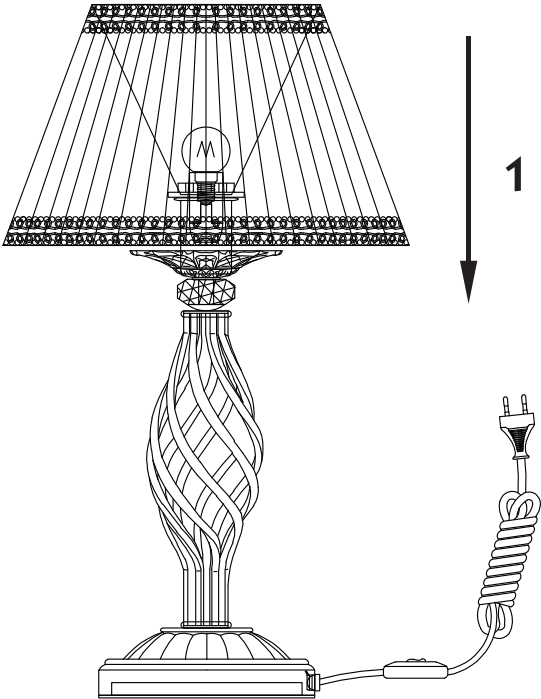

# Instruction

Collection: Elegant  
Series: Grace  
Model: ARM247-00-G  
Mobile

  
1 x E14 (40w)

**MAYTONI**  
DECORATIVE LIGHTING

[www.maytoni.de](http://www.maytoni.de)