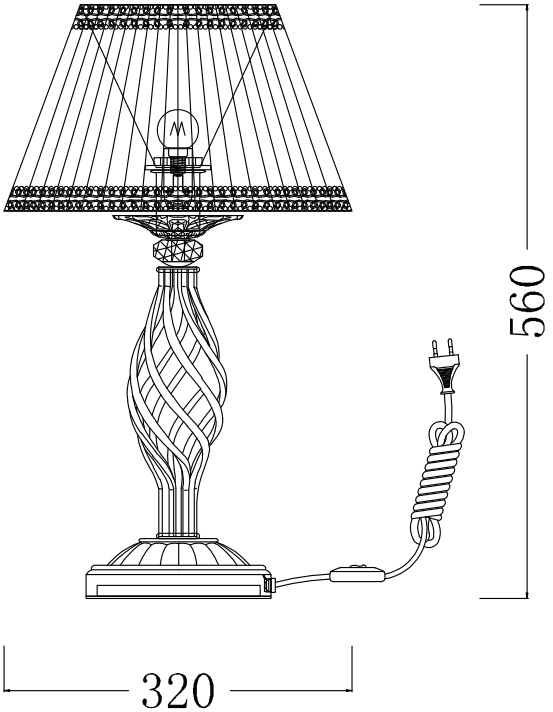

# Instruction

Collection: Elegant  
Series: Grace  
Model: ARM247-00-G  
Mobile

  
1 x E14 (40w)

**MAYTONI**  
DECORATIVE LIGHTING

[www.maytoni.de](http://www.maytoni.de)