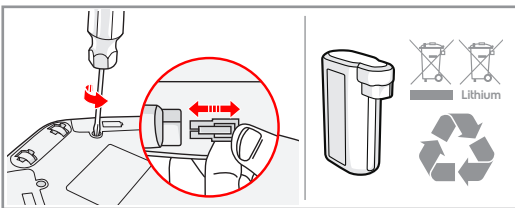

## RX9, RX8

Robotic main brush  
Ref: ARMB1  
PNC: 9009230757

Robotic side brush 2 pack  
Ref: ARSB3  
PNC: 9009230773

RX9/8 Performance kit  
Ref: ARK2  
PNC: 9001691121

Robotic side brush 4 pack  
Ref: ARSB2  
PNC: 9001681197