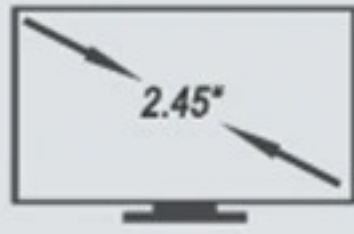

4K
ULTRA HD

DVR 2160P

2.45 " HD