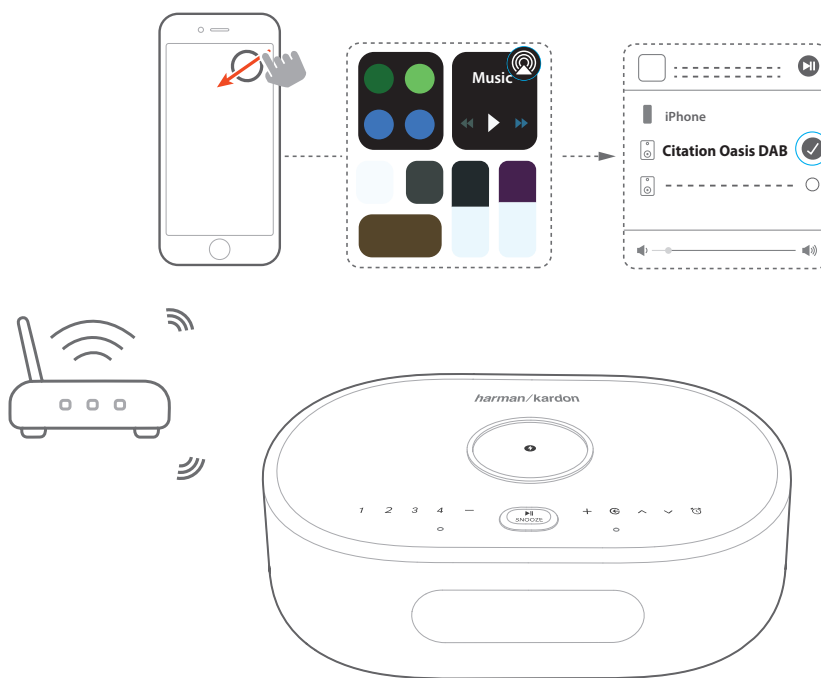

Step 2: Play Music.

Step 3: Tap the cast icon and select “Citation OASIS DAB”.

e.g.

Spotify

Pandora

TuneIn

Deezer

Google Play Music

* The Citation OASIS DAB can be included into a multi-room system with other products that support Chromecast. For more details please refer to the Google Home app.

4.5 AirPlay

1. On an iOS device, enter the Control Center.
2. Tap  to select “**Citation OASIS DAB**” as speaker.
3. Start audio streaming from an app.