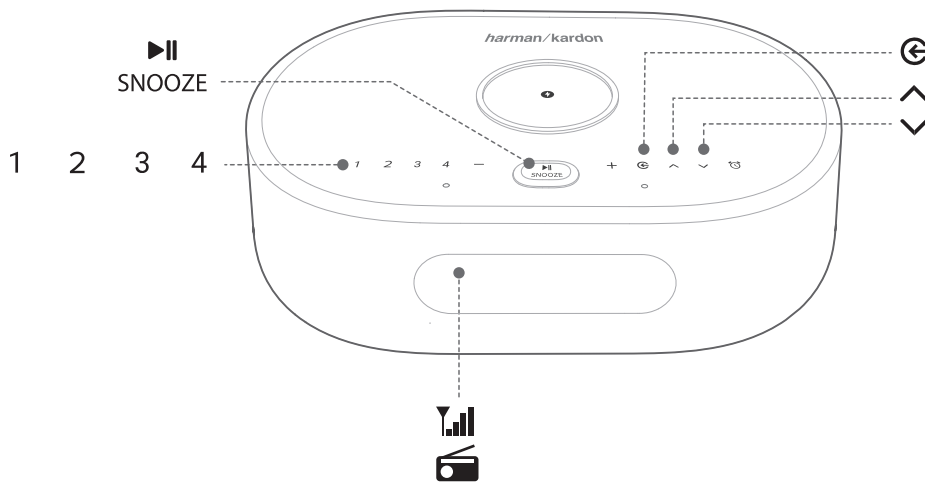

Bottom

Display information

	Bluetooth status indicator
	Wireless charging in progress
	Alarm set
	Alarm time displayed
	Wi-Fi signal strength
	Night Wi-Fi activated, Wi-Fi disconnected
	DAB signal strength
	DAB source selected
	Microphone mute

/ SETUP

Wi-Fi and DAB setup

On your smartphone or tablet, download the Google Home app and follow the app instructions to have the CITATION OASIS DAB join your home Wi-Fi network. Sign in with your Google account. If you do not have one, create a new one. After Wi-Fi setup, the CITATION OASIS DAB starts to sync clock time and scan DAB stations automatically.

NOTE:

- On your Android device, enable Bluetooth and the location service; on your iOS device, enable Bluetooth.
- The Night Wi-Fi function is disabled before Wi-Fi setup.

/ PLAY

4.1 DAB

	Press repeatedly to select the DAB mode.
	Press briefly: Select a DAB station. Press and hold (>3s): Fast search for a station.
1, 2, 3, 4	During playback, press and hold (> 3s) to store current station as a preset. Press 1 / 2 / 3 / 4 to play the preset station.
 SNOOZE	Press briefly: Turn on/off the DAB radio. Press and hold (> 5s): Restart DAB station scanning.