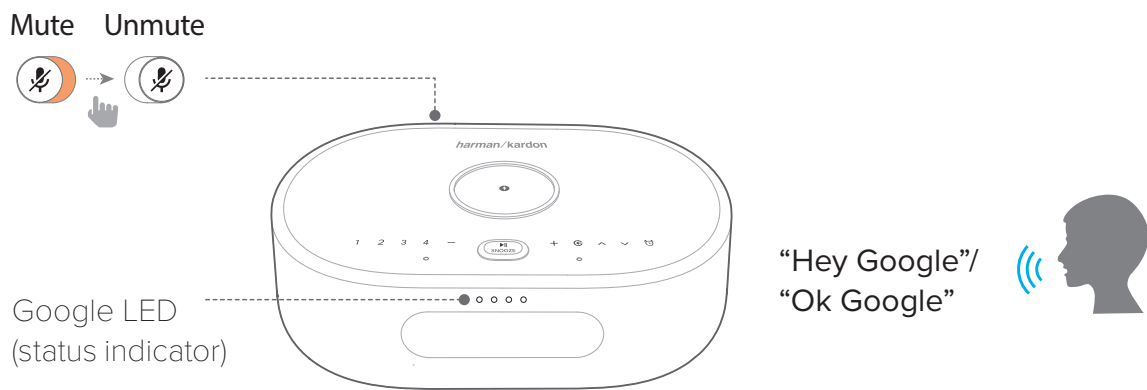

Bottom

Display information

	Bluetooth status indicator
	Wireless charging in progress
	Alarm set
	Alarm time displayed
	Wi-Fi signal strength
	Night Wi-Fi activated, Wi-Fi disconnected
	DAB signal strength
	DAB source selected
	Microphone mute

/ SETUP

Wi-Fi and DAB setup

On your smartphone or tablet, download the Google Home app and follow the app instructions to have the CITATION OASIS DAB join your home Wi-Fi network. Sign in with your Google account. If you do not have one, create a new one. After Wi-Fi setup, the CITATION OASIS DAB starts to sync clock time and scan DAB stations automatically.

NOTE:

- On your Android device, enable Bluetooth and the location service; on your iOS device, enable Bluetooth.
- The Night Wi-Fi function is disabled before Wi-Fi setup.

/ PLAY

4.1 DAB

	Press repeatedly to select the DAB mode.
	Press briefly: Select a DAB station. Press and hold (>3s): Fast search for a station.
1, 2, 3, 4	During playback, press and hold (> 3s) to store current station as a preset. Press 1 / 2 / 3 / 4 to play the preset station.
 SNOOZE	Press briefly: Turn on/off the DAB radio. Press and hold (> 5s): Restart DAB station scanning.

4.2 Google Assistant

Set and manage your alarms

Desired Action	Voice Command (Say “Ok Google” or “Hey Google”, then...)
Set new alarm	“Set alarm for 6am tomorrow”
Set alarm with name	“Set an alarm for 7 am called Medicine”
Set recurring alarm	“Set alarm for 7am every day of the week”
Ask about existing alarm	“When is my alarm set for?”
Ask about all alarms	“What alarms are set?”
Cancel an existing alarm	“Cancel my alarm”