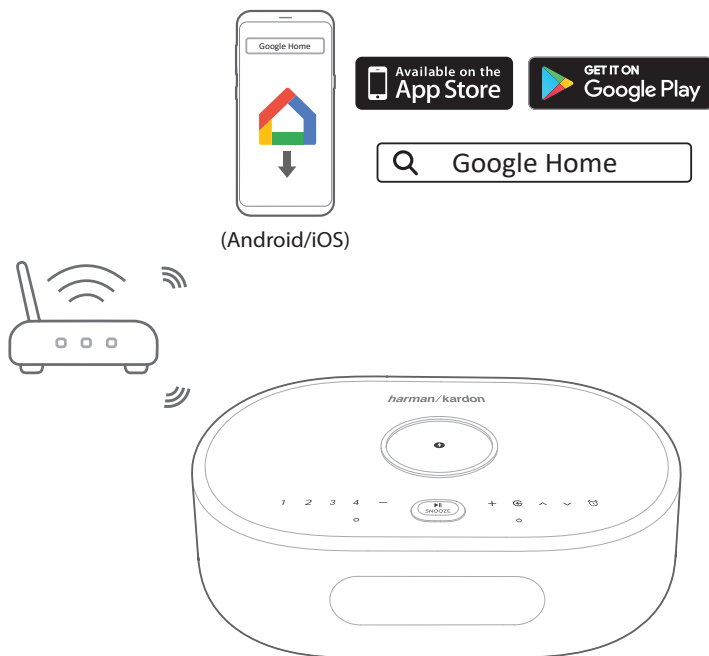

Back

POWER	Power cable connector
SERVICE	Service only
AUX	3.5 mm audio input connector for external devices
DAB	DAB antenna connector
	<p>Night Wi-Fi</p> <p> : Wi-Fi on (00:00 - 24:00)</p> <p> : Wi-Fi is switched off automatically from 00:00 to 06:00.</p> <p>To change the time duration, go to the Night mode settings in Google Home app.</p>
	Display brightness selector
	Microphone Mute / Unmute
USB ⚡	Type A USB connector for charging

Bottom

Display information

	Bluetooth status indicator
	Wireless charging in progress
	Alarm set
	Alarm time displayed
	Wi-Fi signal strength
	Night Wi-Fi activated, Wi-Fi disconnected
	DAB signal strength
	DAB source selected
	Microphone mute

/ SETUP

Wi-Fi and DAB setup

On your smartphone or tablet, download the Google Home app and follow the app instructions to have the CITATION OASIS DAB join your home Wi-Fi network. Sign in with your Google account. If you do not have one, create a new one. After Wi-Fi setup, the CITATION OASIS DAB starts to sync clock time and scan DAB stations automatically.

NOTE:

- On your Android device, enable Bluetooth and the location service; on your iOS device, enable Bluetooth.
- The Night Wi-Fi function is disabled before Wi-Fi setup.

/ PLAY

4.1 DAB

	Press repeatedly to select the DAB mode.
	Press briefly: Select a DAB station. Press and hold (>3s): Fast search for a station.
1, 2, 3, 4	During playback, press and hold (> 3s) to store current station as a preset. Press 1 / 2 / 3 / 4 to play the preset station.
 SNOOZE	Press briefly: Turn on/off the DAB radio. Press and hold (> 5s): Restart DAB station scanning.