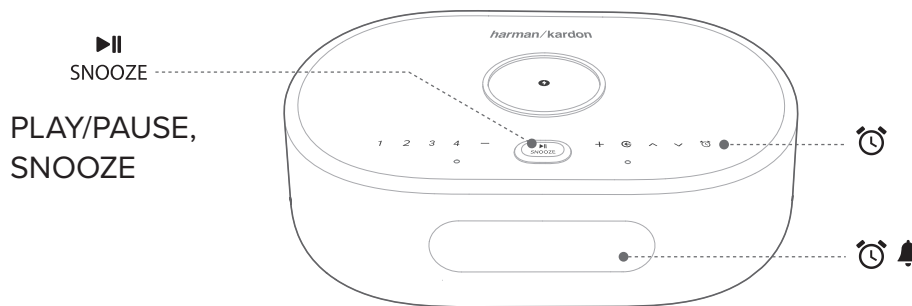

4.3 Alarms

To snooze the alarm for 10 minutes, press **SNOOZE (PLAY/PAUSE, SNOOZE)**.

To stop the alarm, press (or "STOP").

To check the alarms you have set, press repeatedly.