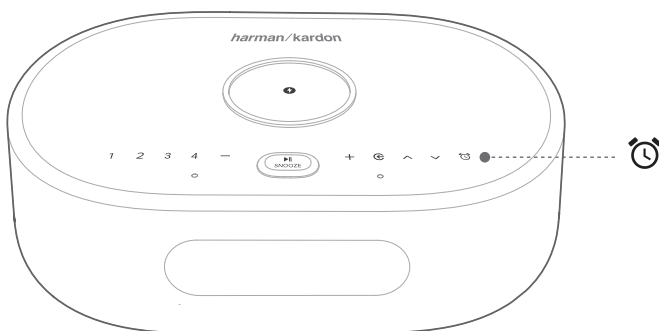

* Set your favorite music as an alarm

Select a song, artist, genre or playlist from your default music service in the Google Home app.

Desired Action	Voice Command (Say "Ok Google" or "Hey Google", then...)
Set media or music alarm	"Set J-pop radio alarm for 6am tomorrow" or "Set birthday music alarm for 7:30 am Monday"
Set recurring media or music alarm	"Set Beethoven music alarm for 7am every day"

NOTE:

- This feature is available in selected countries. To check the list of supported countries, go to <https://support.google.com/googlenest/answer/7071598?hl=en>.

Set DAB as an alarm

	Press and hold (> 5s): Use DAB for all alarms; Press and hold (> 5s) again: Restore the default alarm tone.