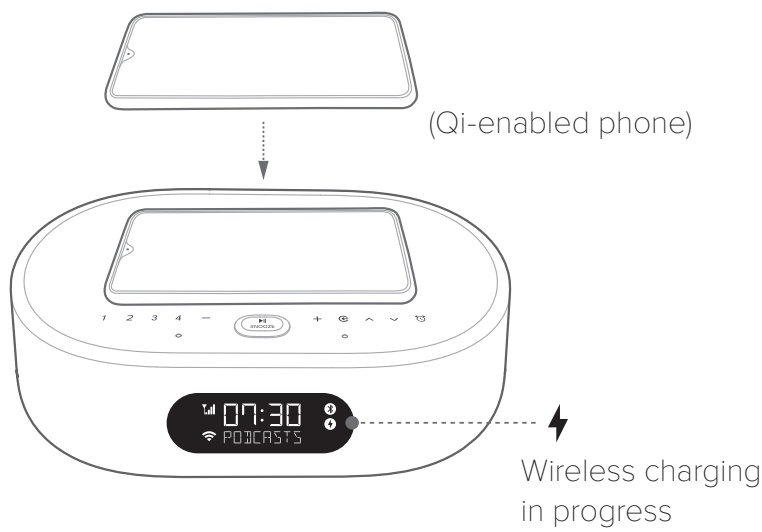

3

1. Citation OASIS DAB x1
2. Regional power cord (varies depending on country) x1
3. DAB antenna x1

Front

	Source selector
	Select a DAB station
	Check alarm time
1, 2, 3, 4	DAB presets
- / +	Volume down/up
 SNOOZE	Press briefly: Snooze alarm for 10 minutes; pause or resume playback Press and hold (> 5s): Start DAB station scanning
	Wireless charging pad