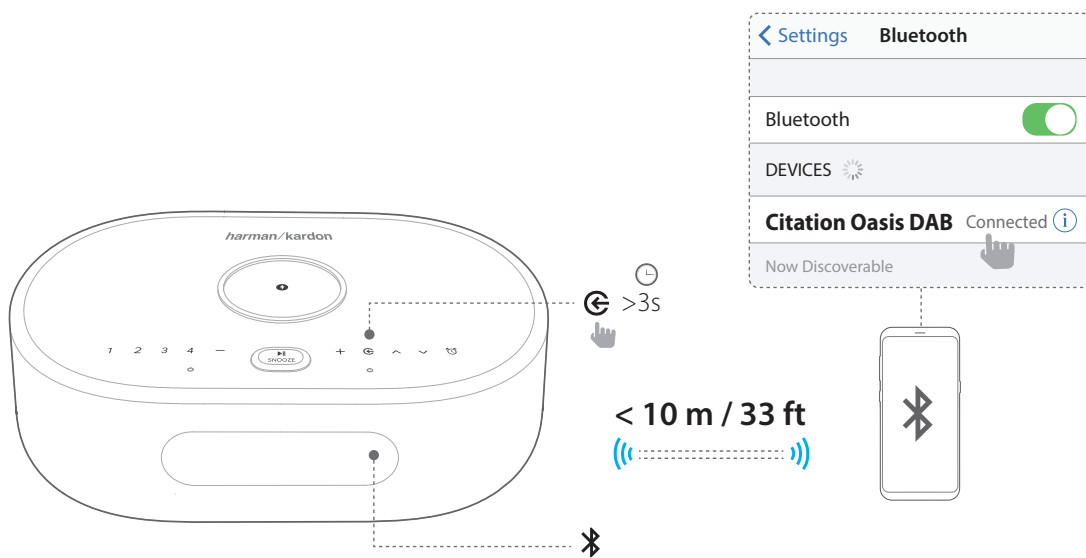

4.6 Bluetooth

1. Press repeatedly to select the Bluetooth source.
2. Press and hold (> 3s) to enter the Bluetooth pairing mode.
3. On the Bluetooth device, enable Bluetooth and search for "Citation OASIS DAB".

After successful connection, start audio playback on your Bluetooth device.