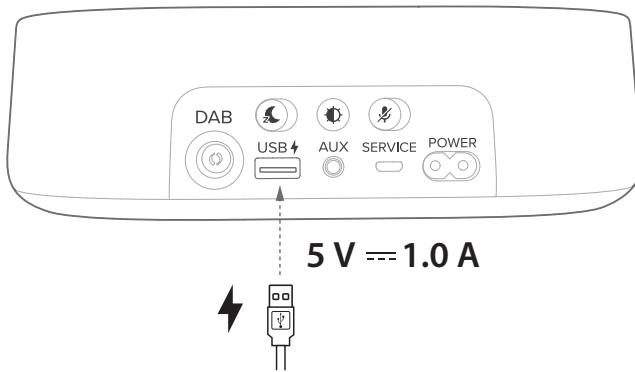

Back

POWER	Power cable connector
SERVICE	Service only
AUX	3.5 mm audio input connector for external devices
DAB	DAB antenna connector
	Night Wi-Fi : Wi-Fi on (00:00 - 24:00) : Wi-Fi is switched off automatically from 00:00 to 06:00. To change the time duration, go to the Night mode settings in Google Home app.
	Display brightness selector
	Microphone Mute / Unmute
USB ⚡	Type A USB connector for charging