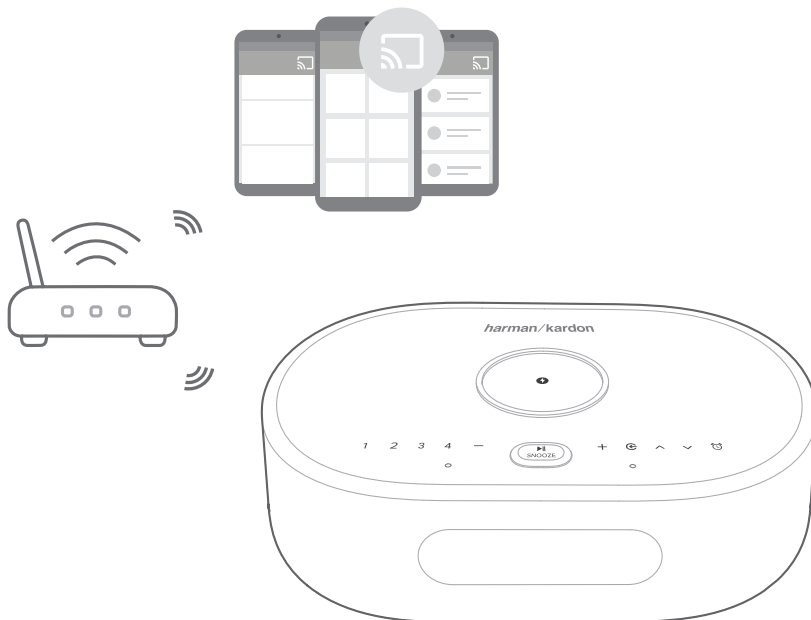

NOTE:

- The Sleep timer function is now available for Chromecast and Bluetooth music streaming. For DAB, AUX and AirPlay music streaming, this feature may be available in the future via automatic software updates.

4.3 Alarms

To snooze the alarm for 10 minutes, press  **SNOOZE (PLAY/PAUSE, SNOOZE)**.

To stop the alarm, press  (or  "STOP").

To check the alarms you have set, press  repeatedly.

4.4 Chromecast

Step 1: Open a Chromecast supported app.

* The Citation OASIS DAB can be included into a multi-room system with other products that support Chromecast. For more details please refer to the Google Home app.

4.5 AirPlay

1. On an iOS device, enter the Control Center.
2. Tap  to select “**Citation OASIS DAB**” as speaker.
3. Start audio streaming from an app.