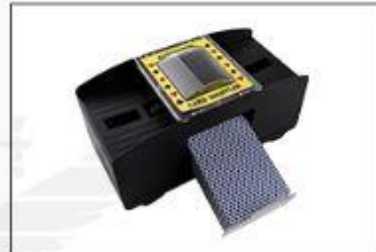

SHUFFLE QUICKLY

- Can play up to 2 decks of cards

SIMPLE OPERATION

- Continue to press the mid button • until finishing shuffle

BATTERY POWERED

- Powered by four AA batteries
- wireless