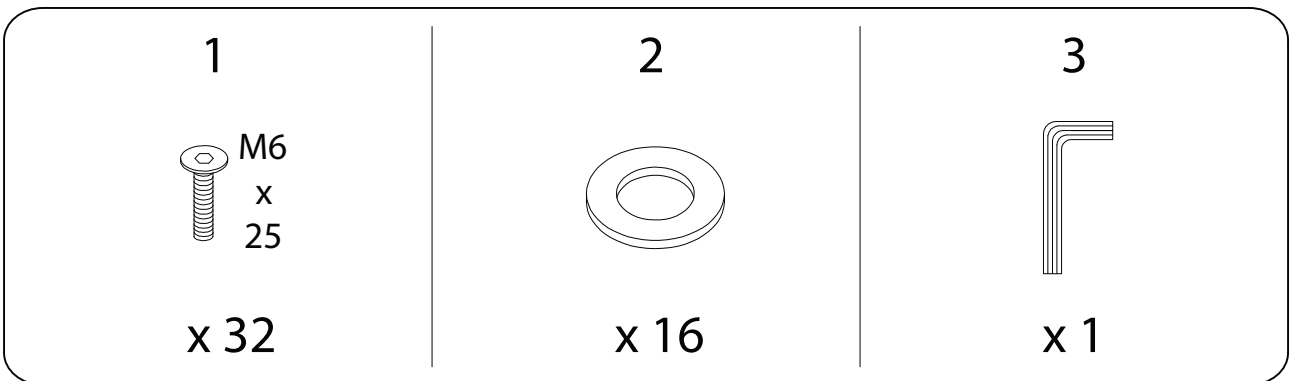

An icon showing an L-shaped metal bracket inside a circle. To its right is a power drill with a diagonal line through it, indicating it should not be used.	A warning triangle containing an exclamation mark.	A circular clock face with tick marks around the perimeter.
An icon showing a rectangular block on a textured base inside a circle. To its right is the same block being lifted by a hand, with a diagonal line through it, indicating it should not be lifted.	A warning triangle containing an exclamation mark.	A simple line drawing of a person standing.

30'

2

1/4

1 x 4

2