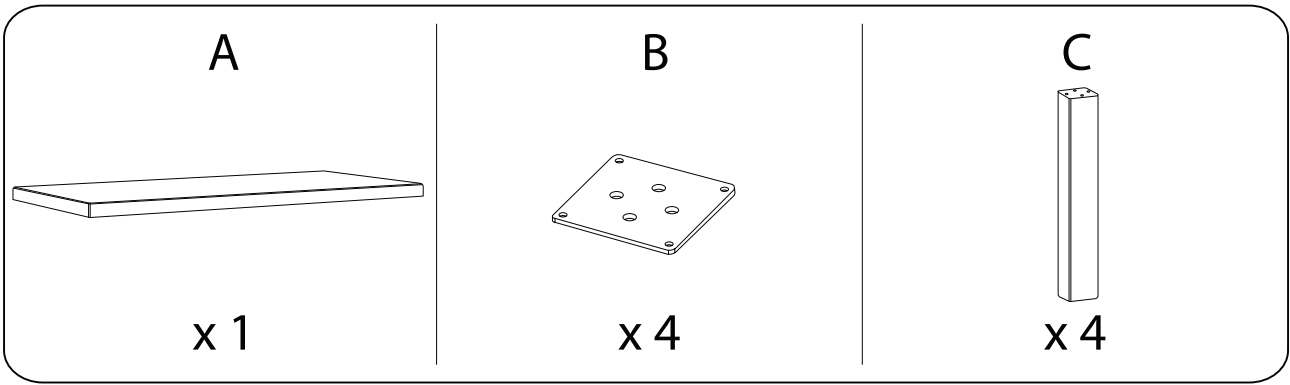

An icon showing an L-shaped metal bracket inside a circle. To its right is a power drill with a diagonal line through it, indicating it should not be used.	A warning triangle containing an exclamation mark.	A circular clock face with tick marks around the perimeter.
An icon showing a rectangular block on a textured base inside a circle. To its right is the same block being lifted by a hand, with a diagonal line through it, indicating it should not be lifted.	A warning triangle containing an exclamation mark.	A simple line drawing of a person standing.

30'

2

1/4

1 x 4

2